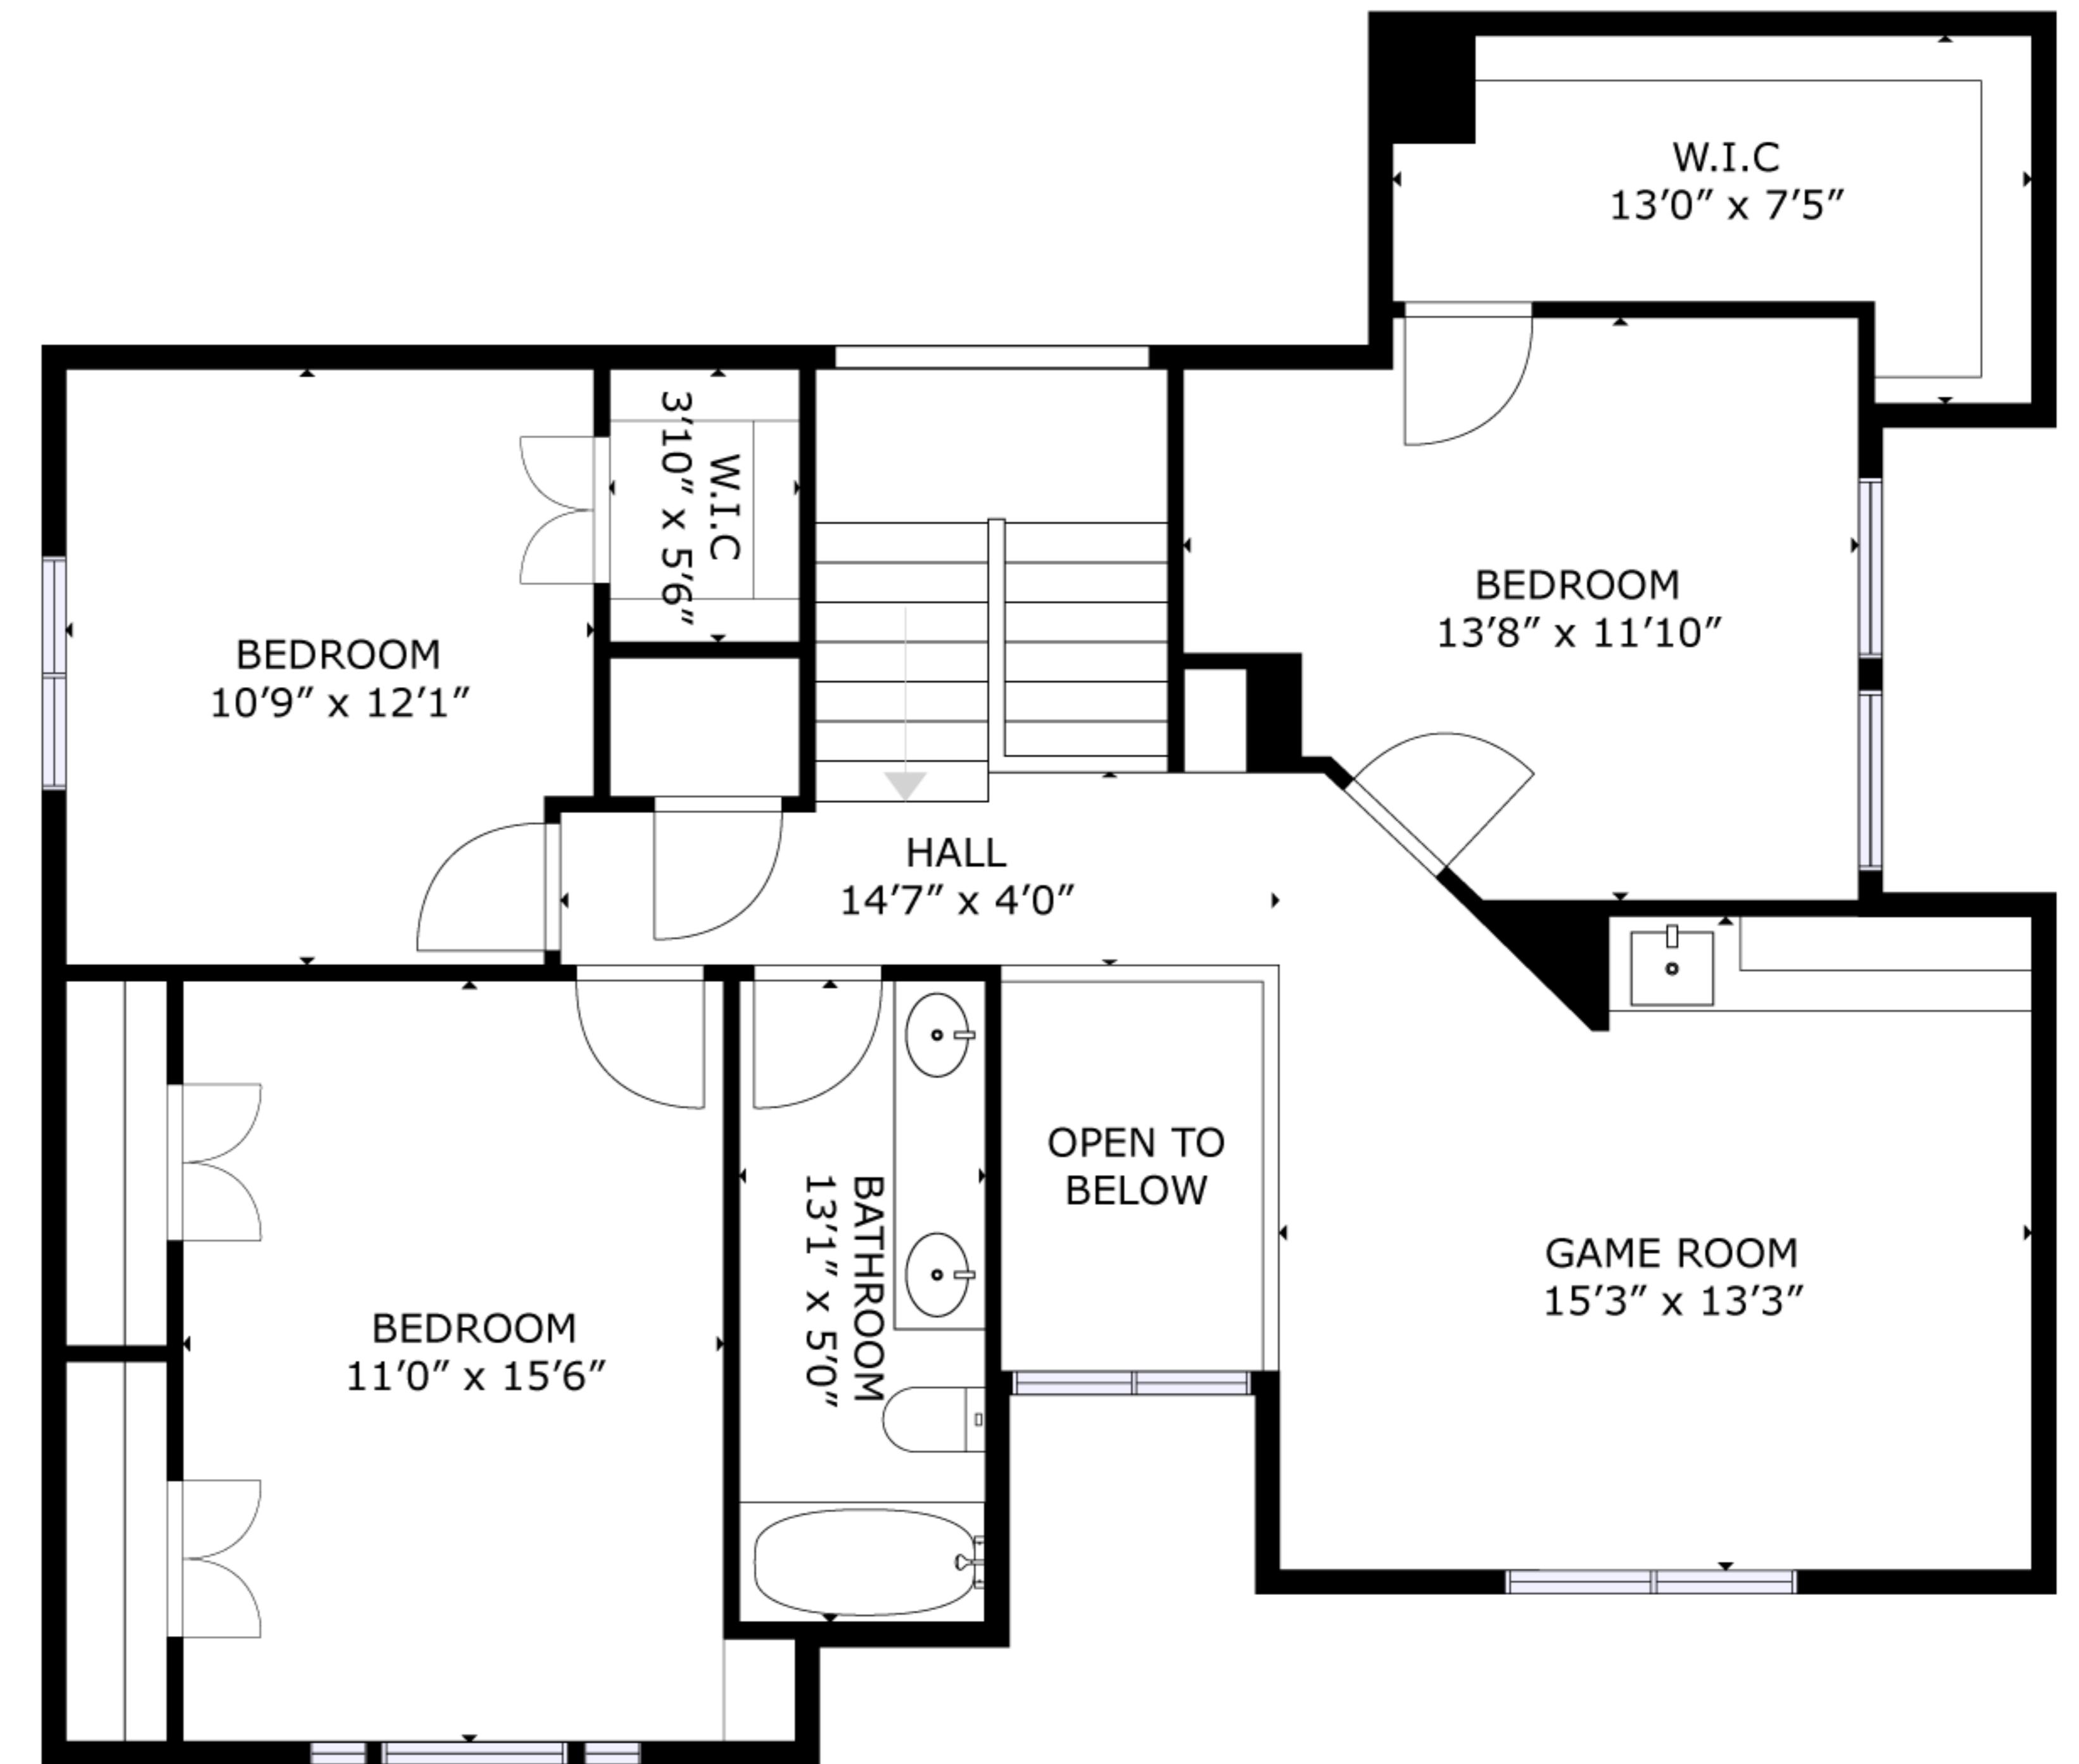

FLOOR 1

FLOOR 2

GROSS INTERNAL AREA
 FLOOR 1: 1657 sq.ft, FLOOR 2: 1011 sq.ft
 TOTAL: 2668 sq.ft
 SIZES AND DIMENSIONS ARE APPROXIMATE, ACTUAL MAY VARY.