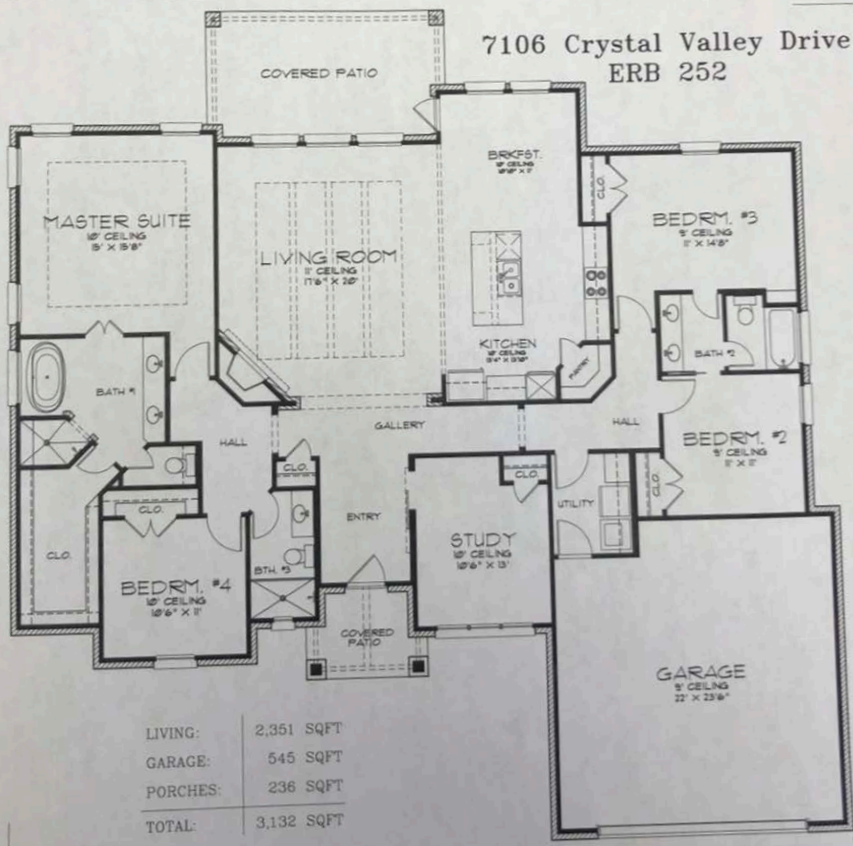

7106 Crystal Valley Drive  
ERB 252

LIVING:	2,351 SQFT
GARAGE:	545 SQFT
PORCHES:	236 SQFT
TOTAL:	3,132 SQFT

64'-9 1/2"

DATE: 03/16/20