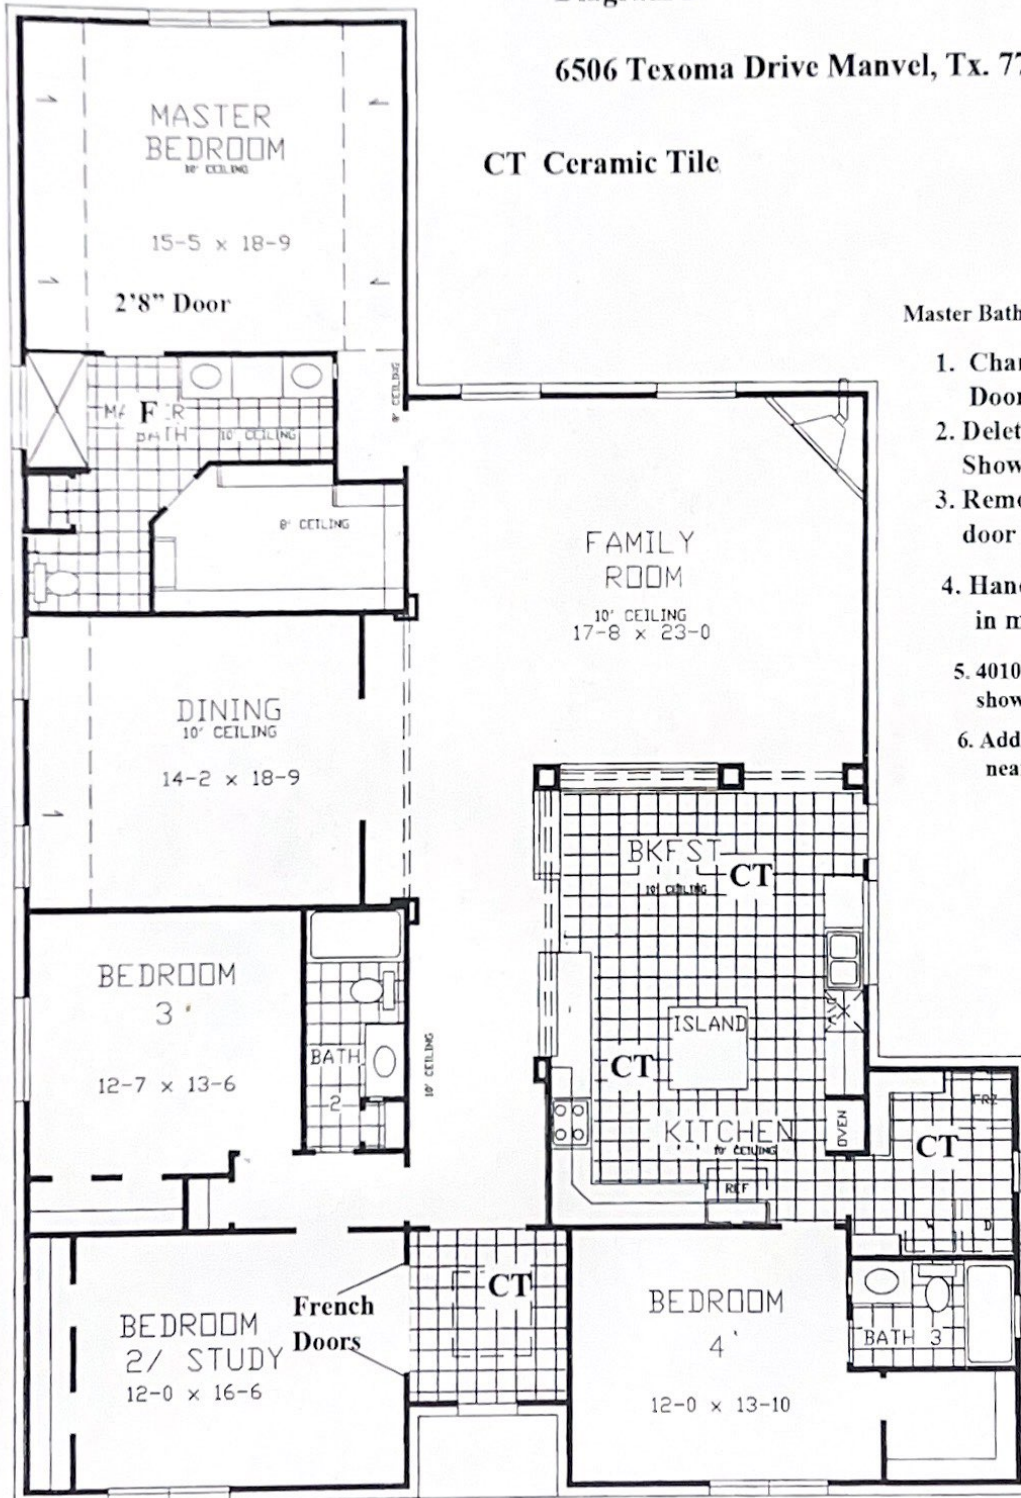

Diagram 2

6506 Texoma Drive Manvel, Tx. 77578

CT Ceramic Tile

Center 4010 transom  
add a linen closet  
Delete commode wall and door

Master Bath Modifications

1. Change Master Bath Door to a 2'8"
2. Delete Tub and make Shower 5'
3. Remove commode door and wall
4. Handicap commode in master bath
5. 4010 transom window over shower
6. Add exhaust fan near shower in MB "F"

Add French Door B2 to Foyer

254 PLAN

2852 SQ. FT.

*ajf*

4-7-13

*[Handwritten signature]*