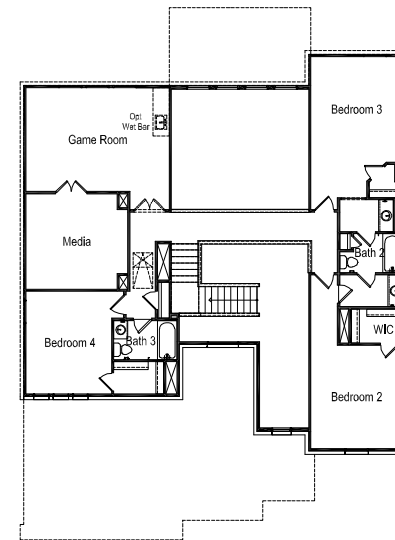

Opt Drop-In Tub @ Owner's Bath

Opt Cvd Outdoor Living 1

Opt Cvd Balcony 1

Opt Gourmet Kitchen 2

Opt Ext Casual Dining

Opt 42" Door @ Entry

Opt Int Fireplace-Corner

FIRST FLOOR/OPTIONS

SECOND FLOOR/OPTIONS