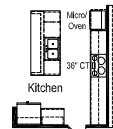

Opt Drop-In Tub @ Owner's Bath

Opt Cvd Outdoor Living 1

Opt Cvd Balcony 1

Opt Gourmet Kitchen 2

Opt Ext Casual Dining

Opt 42" Door @ Entry

Opt Int Fireplace-Corner

FIRST FLOOR/OPTIONS