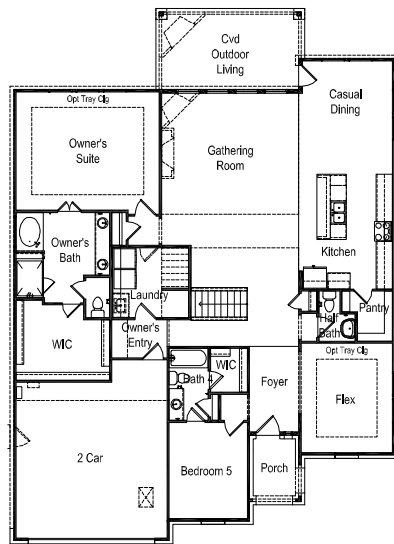

Opt Drop-In Tub @ Owner's Bath

Opt Cvd Outdoor Living 1

Opt Cvd Balcony 1

Opt Gourmet Kitchen 2

Opt Ext Casual Dining

Opt 42" Door @ Entry

Opt Int Fireplace-Corner

FIRST FLOOR/OPTIONS

SECOND FLOOR/OPTIONS