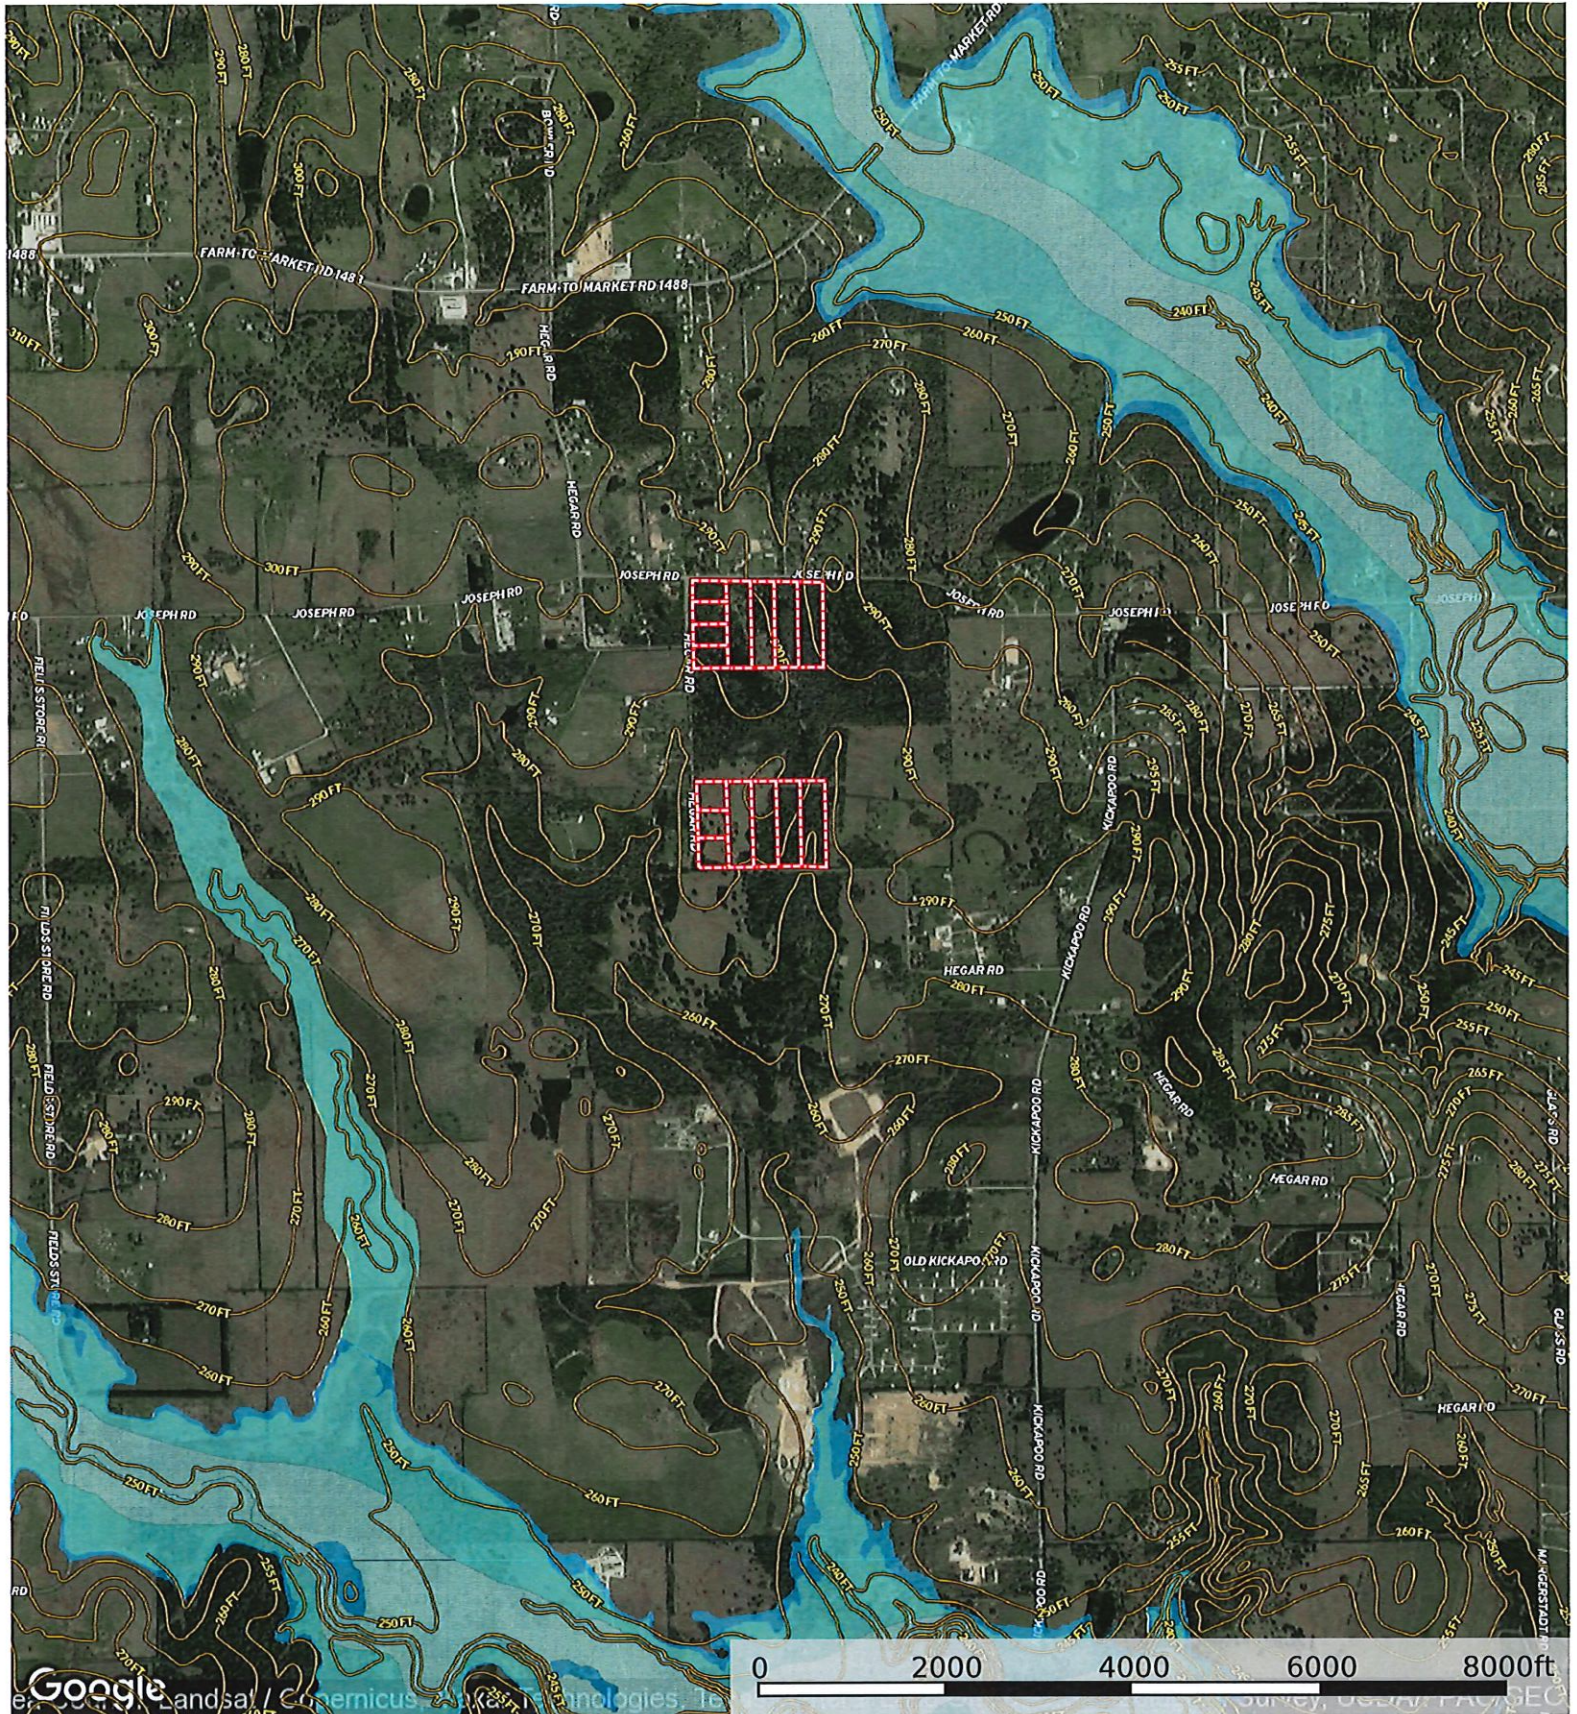

 Boundary

Waller County, Texas, AC +/-

-  Boundary
-  100 Year Floodplain
-  500 Year Floodplain
-  Floodway
-  Special
-  Unmapped/ Not Included

Timothy Phelan

P: (936) 372-9181

WallerCountyLand.com

P.O. Box 1274, Waller, Texas 77484