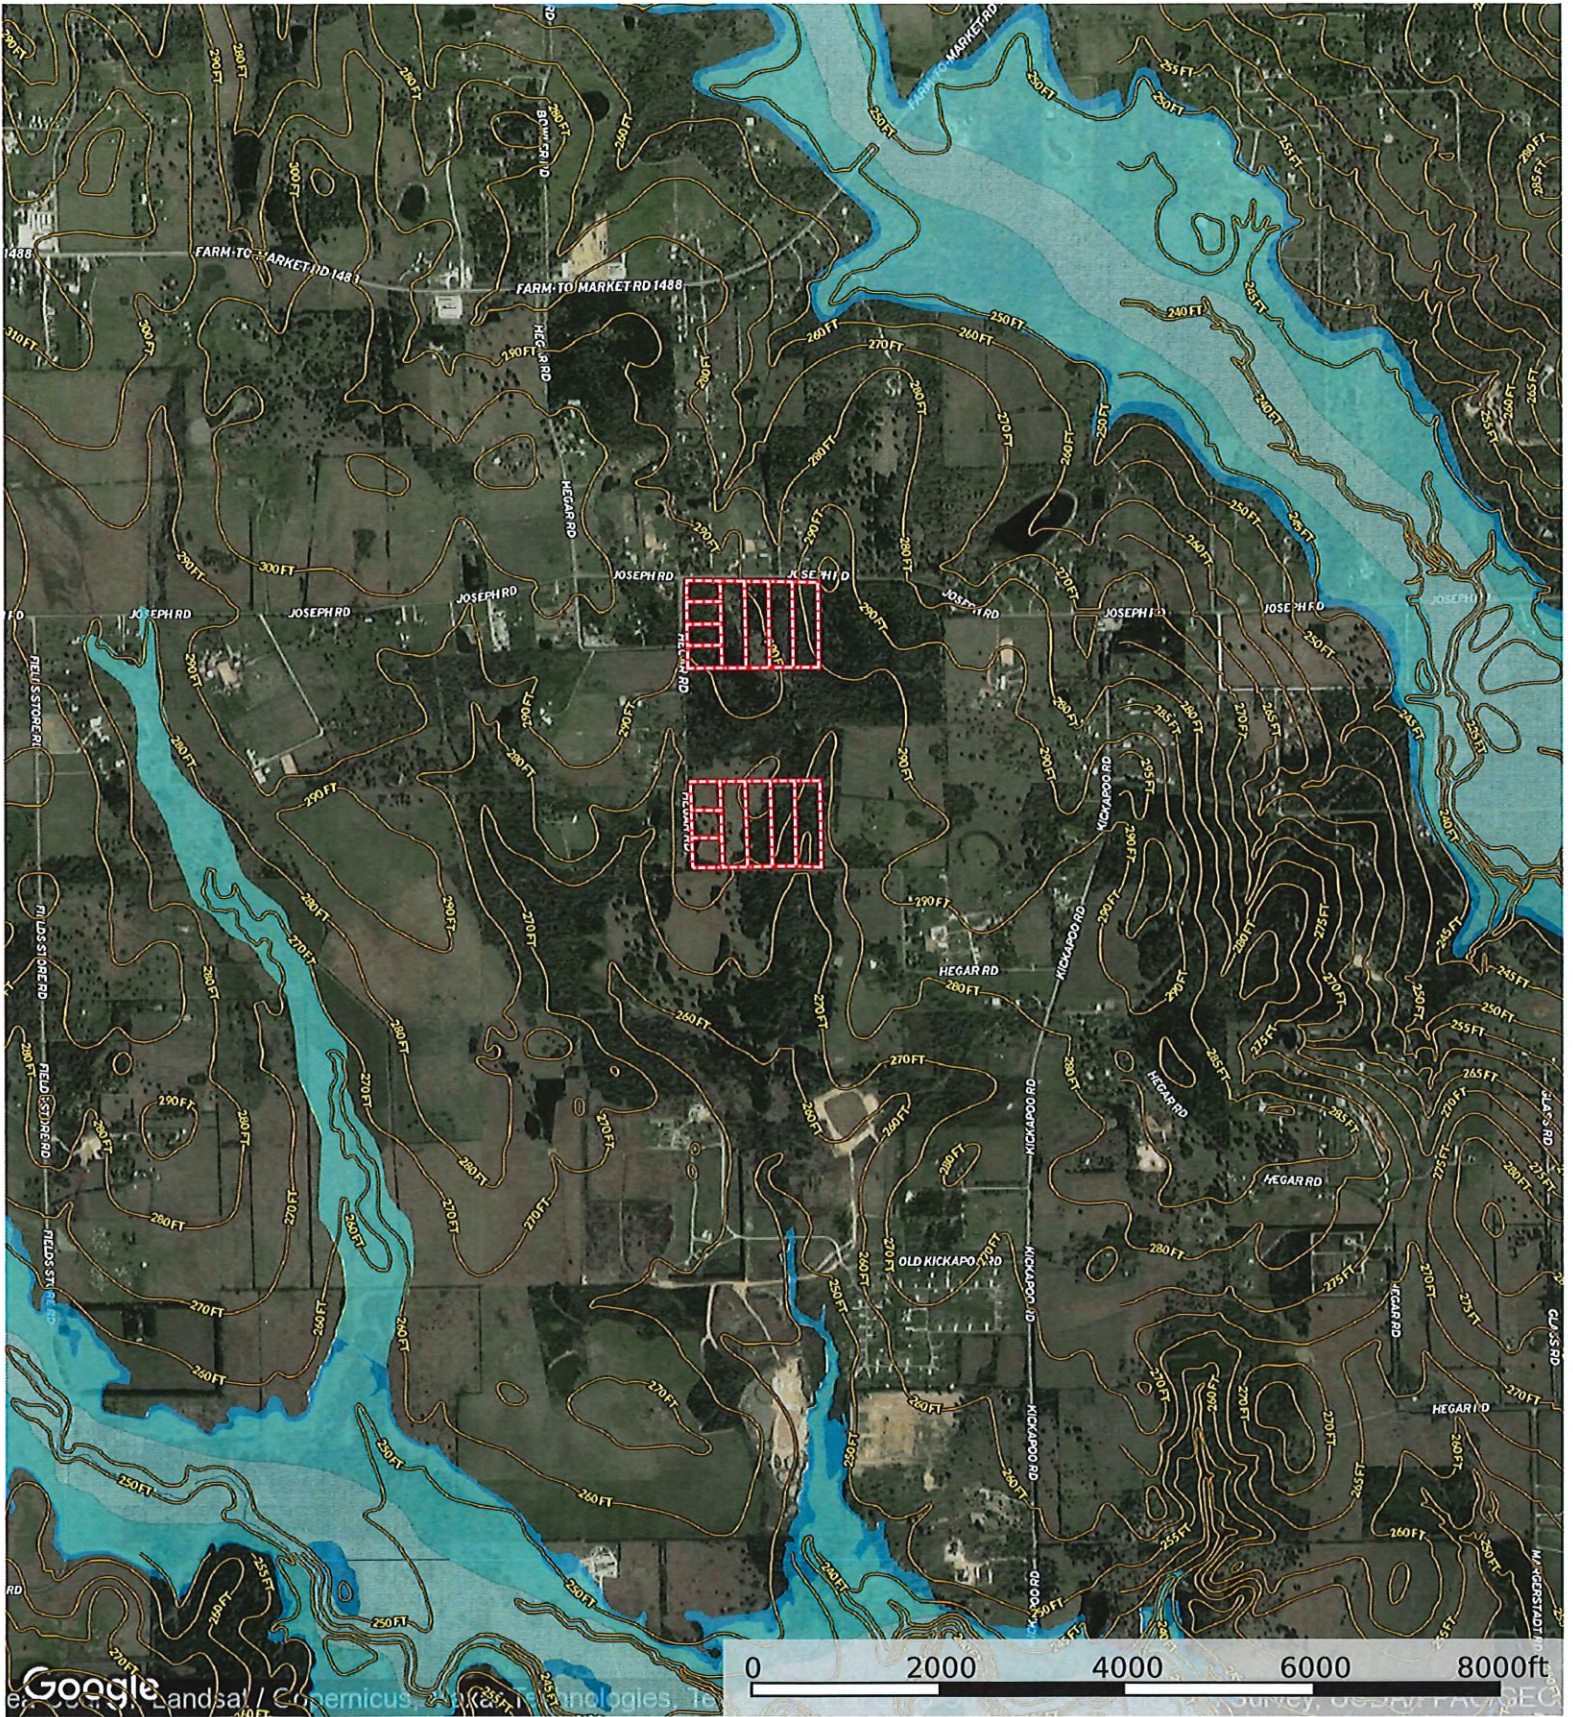

 Boundary

Waller County, Texas, AC +/-

- Boundary
- 100 Year Floodplain
- 500 Year Floodplain
- Floodway
- Special
- Unmapped/ Not Included

Timothy Phelan

P: (936) 372-9181

WallerCountyLand.com

P.O. Box 1274, Waller, Texas 77484