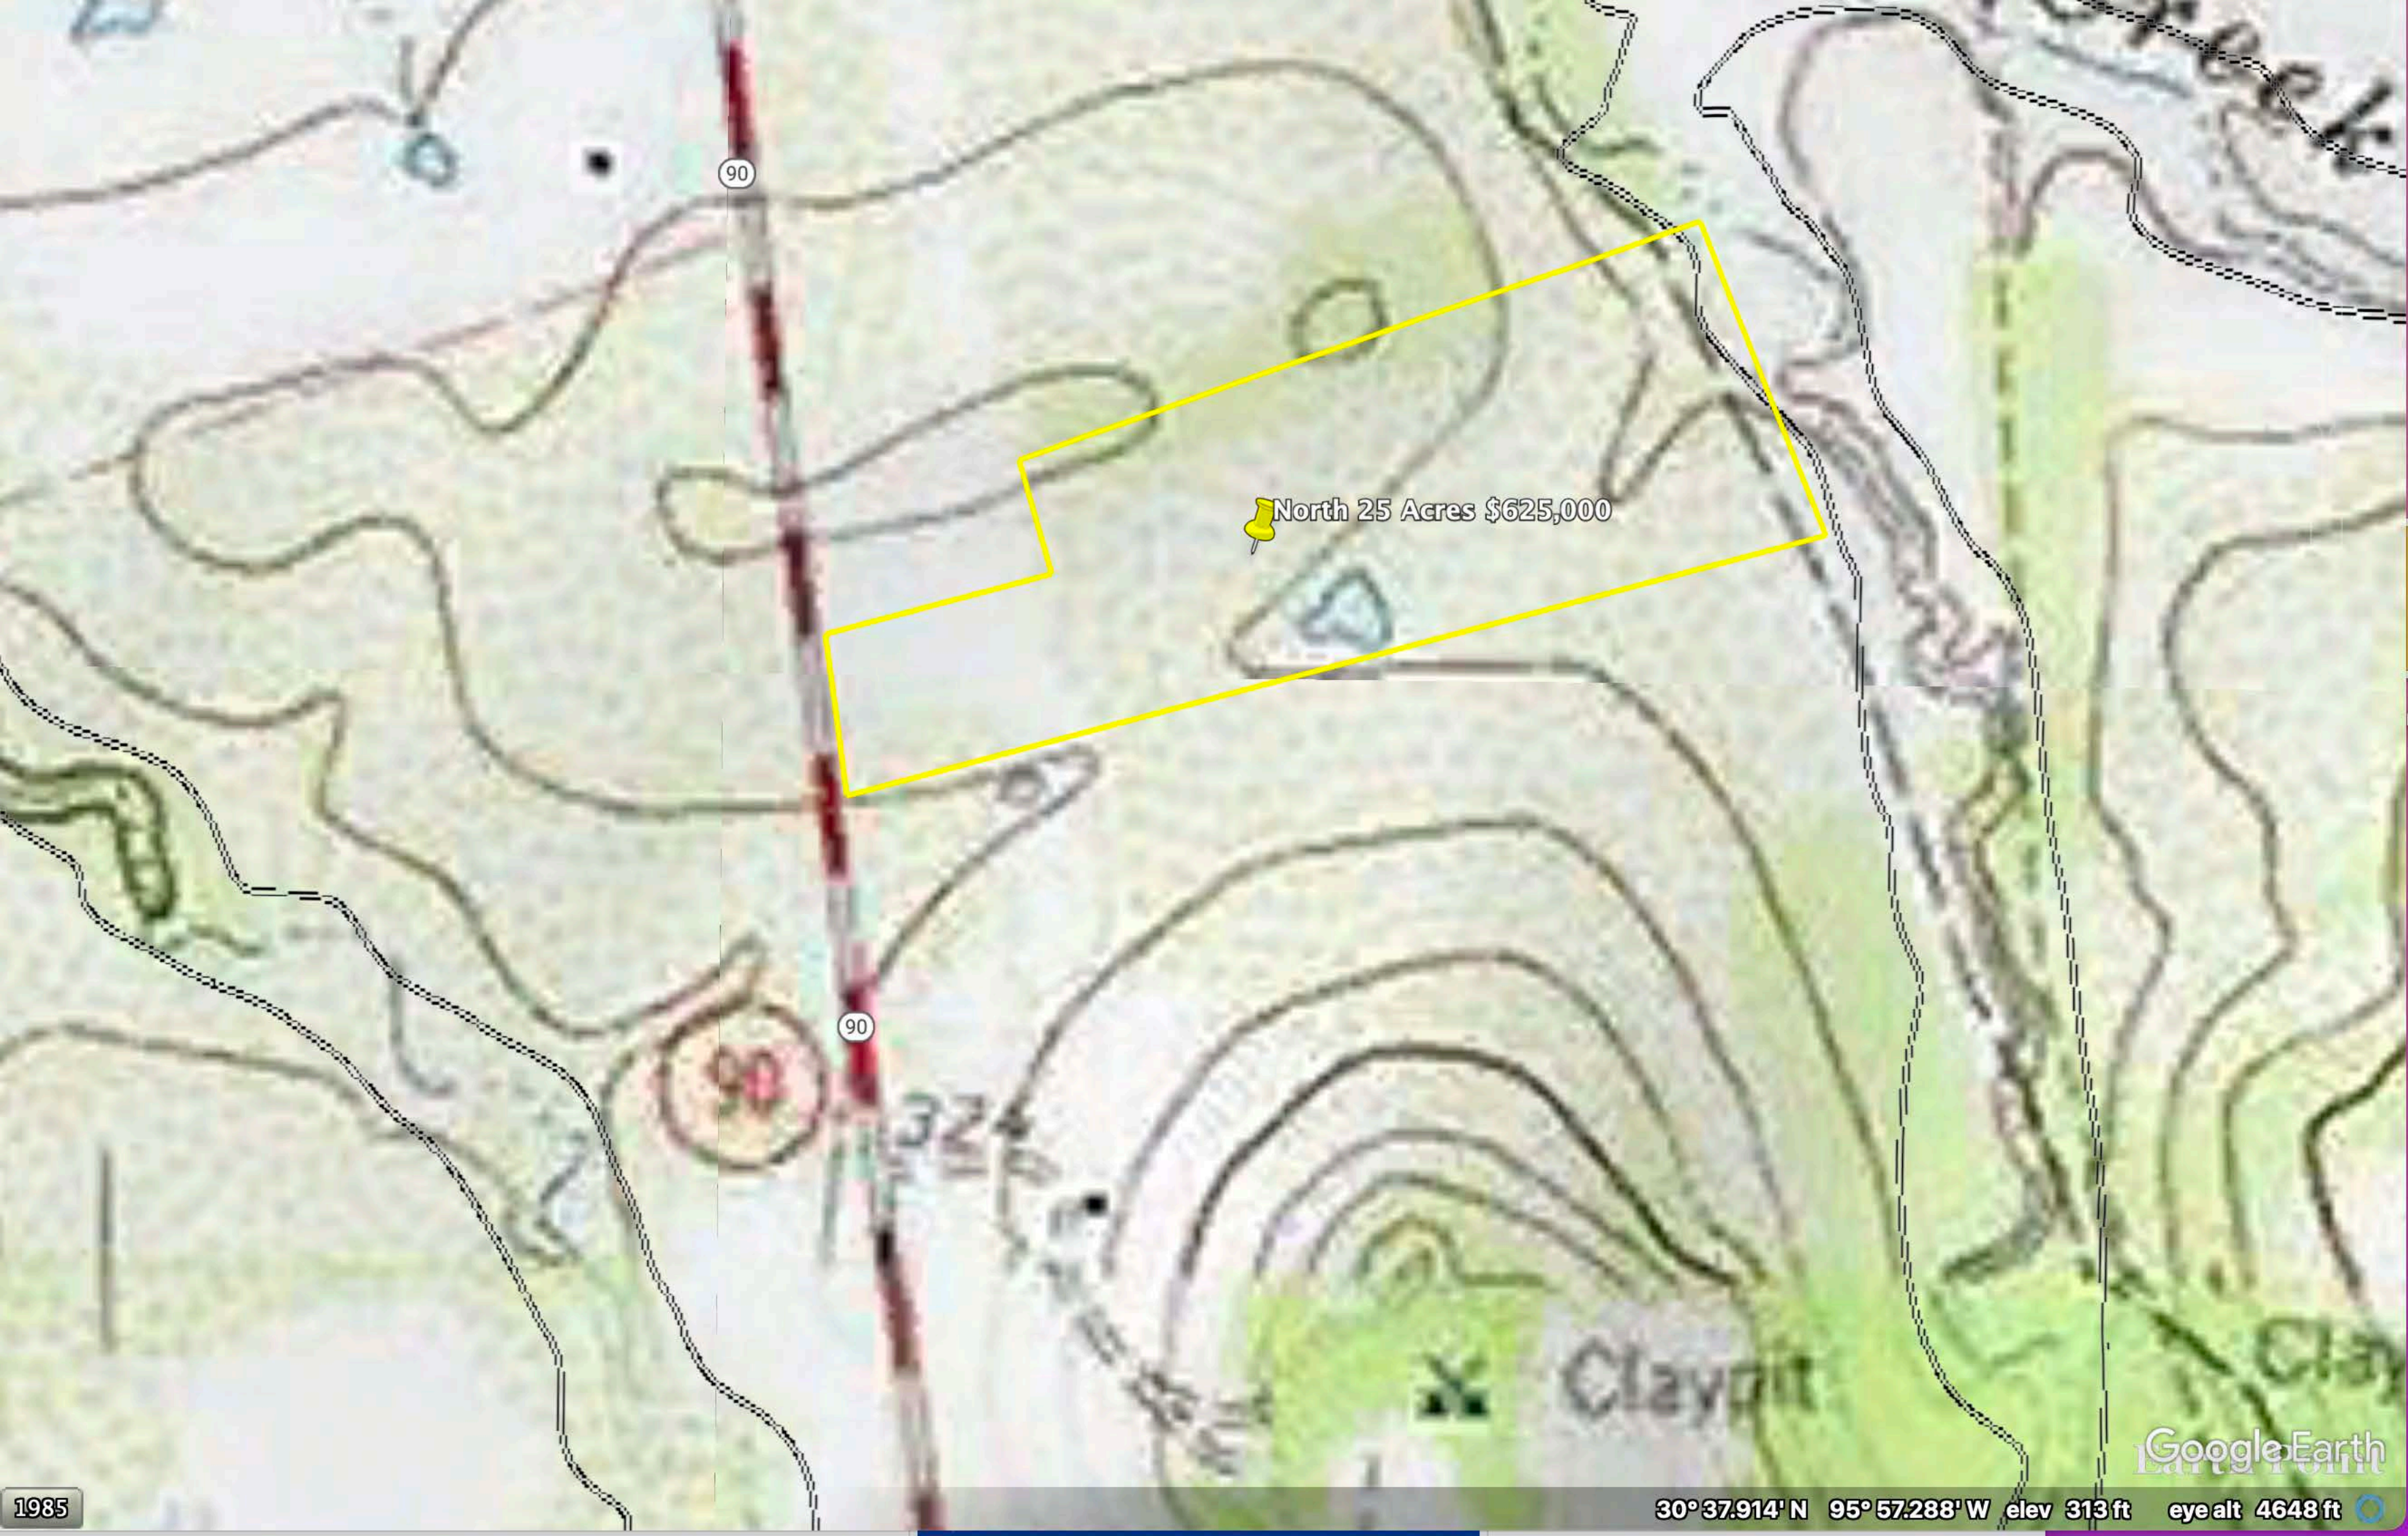

ShD

ToD

Google Earth

30° 37.726' N 95° 57.331' W elev 321 ft eye alt 4648 ft

90

ShC

W

North 25 Acres \$625,000

GmC

Na

W

90

ShD

ToD

Google Earth

30° 37.726' N 95° 57.331' W elev 321 ft eye alt 4648 ft