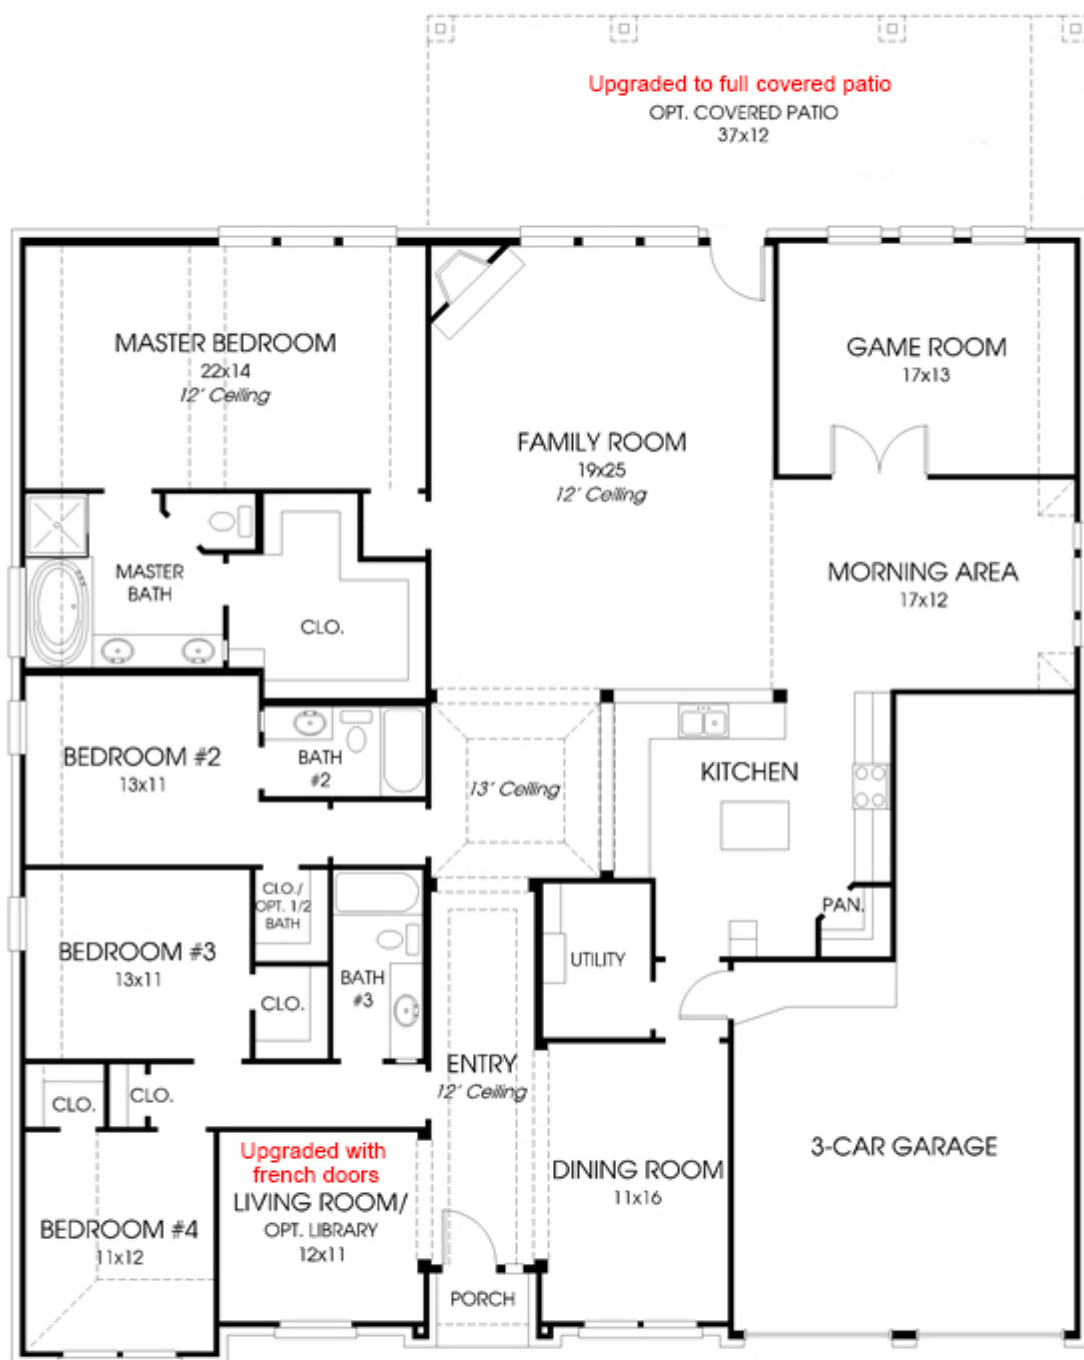

DESIGNS

Design 3002W

This home contains approximately 3,002 square feet and includes four bedrooms and three baths.

Note: Any options listed on this brochure are available at an additional cost.

03/25/2013 - Perry Homes
(7' CL)

PERRY HOMES