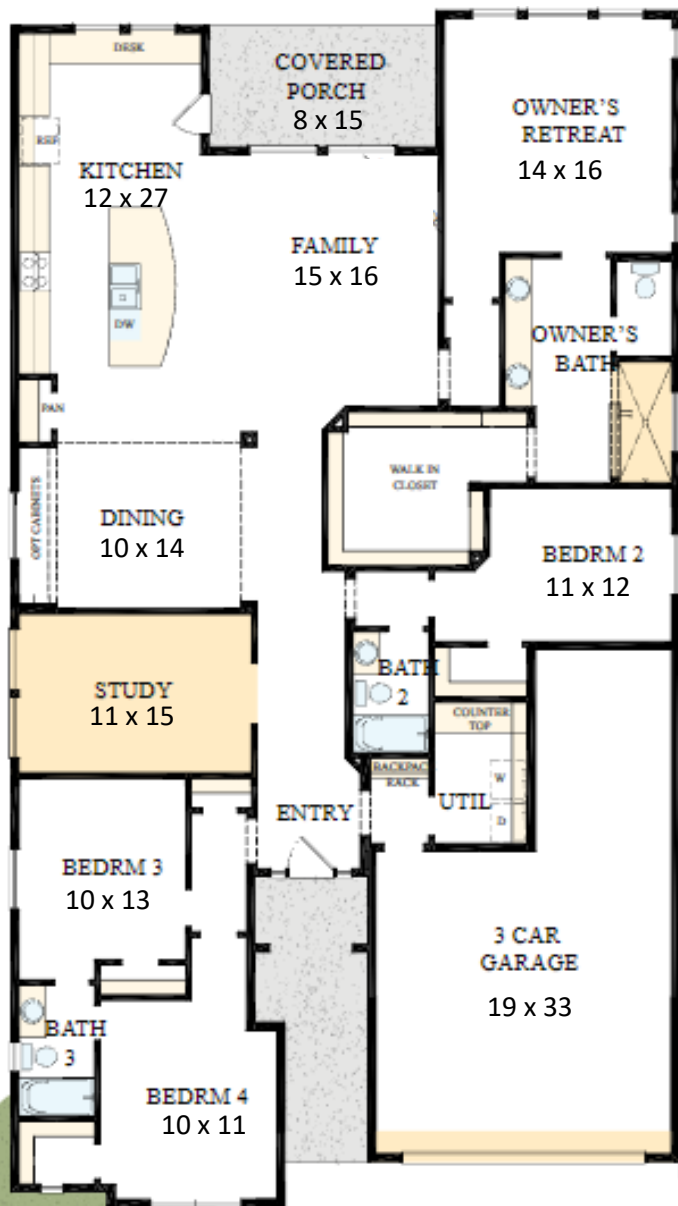

HOME SWEET *Quick Move-in* HOME

EXPLORE OUR QUICK MOVE-IN HOME OF THE MONTH!

THE MCAVOY

29631 CEDAR ELM WAY., TOMBALL, TX 77375

2681 SQ FT. / 1 STORY

4-Bedroom, 3 Bath, Study w/French Doors, Super Shower @ Master Bath, Desk at Kitchen, Outdoor Living, 2-Car Oversized Garage. Oct. Completion

KITCHEN

CABINETS
 TIMBERLAKE TAHOE
 MAIN - PAINTED LINEN
 ISLAND - PAINTED NAVY

BACKSPLASH
 EMSEER KINETIC WHITE
 WHITE GROUT

COUNTERTOP
 QUARTZ BLANCO
 MAPLE STRAIGHT
 EDGE

FLOORING
 RICHFIELD PLUS
 SILO PINE SPC