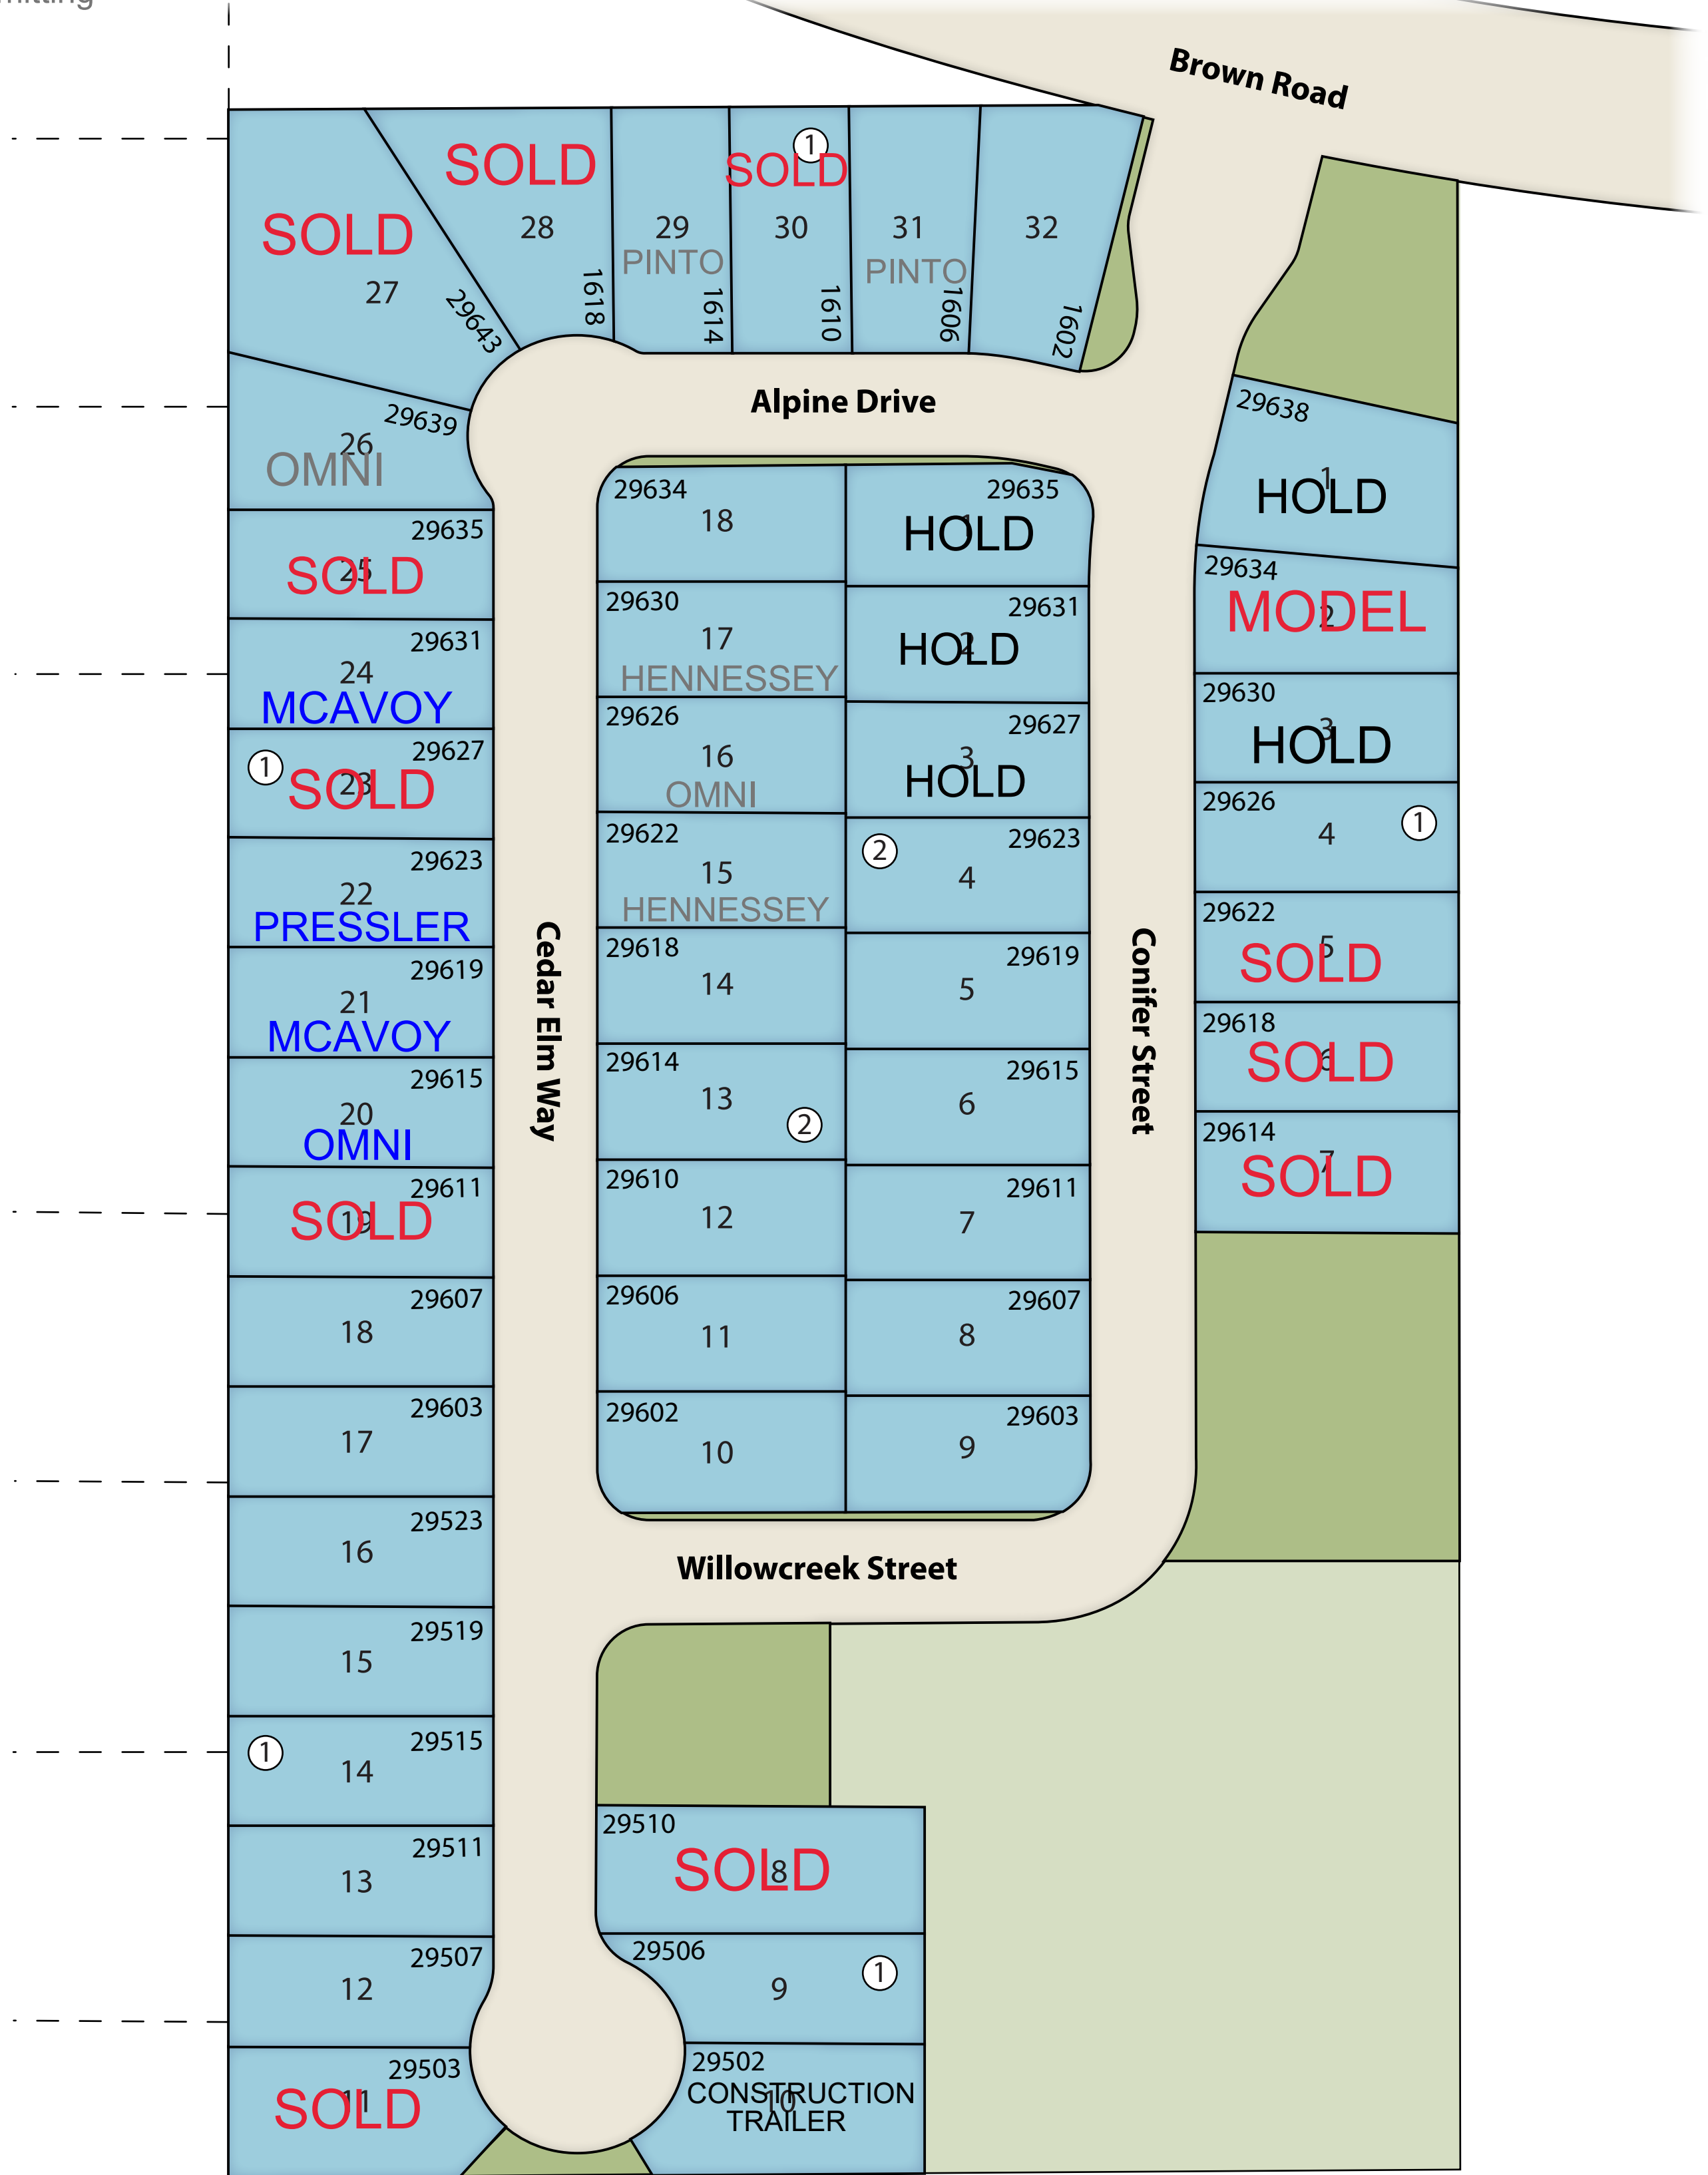

PINE TRAILS

LEGEND

- Quick Move in homes
- Homes in permitting

David Weekley Homes