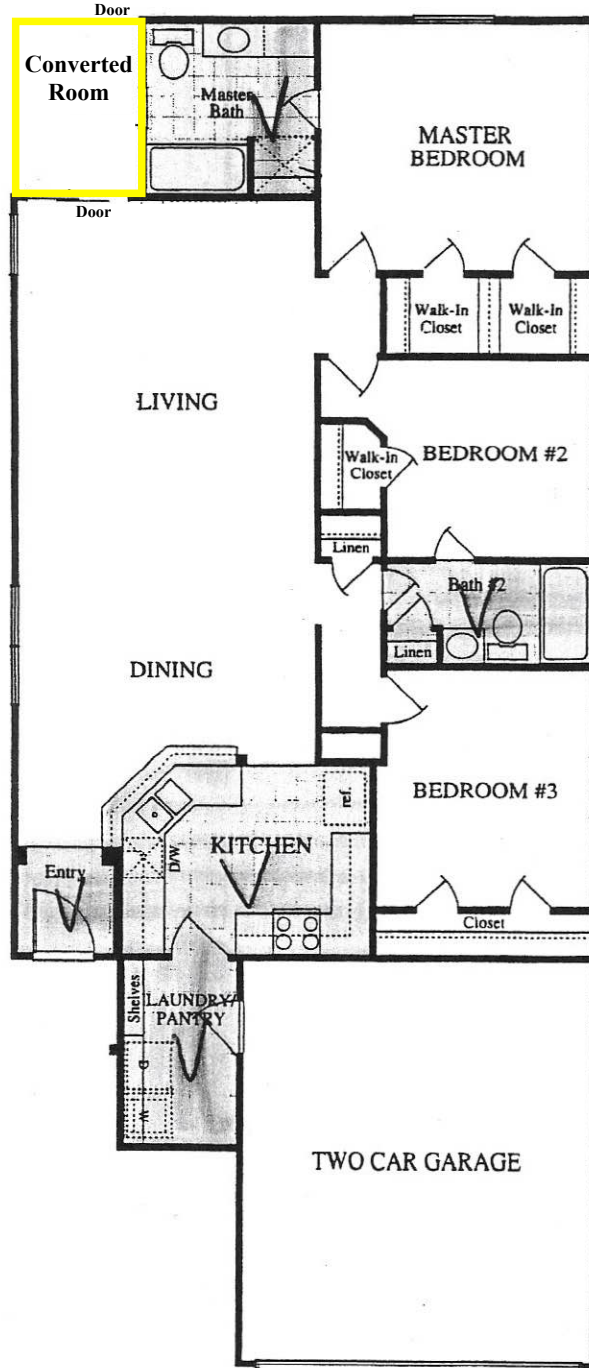

# COLUMBUS

PLAN 1434

10/20/01 10/20/01 10/20/01 10/20/01

X *Handwritten*  
3-4-03

6563 Sutton Meadows

\*Reported square footage is approximate and based upon architectural design; area may vary according to construction. Plans, pricing, financing, terms, availability and specifications may change without notice, and may vary by neighborhood, lot location and home series. Final purchase price will include adjustments for options, costs incurred due to lot configuration (additional slab and flatwork costs) and lot premiums for size, location, landscape, etc. which items are not included in the base price. The location of the residence shall be determined by KBHOME Houston. Not all plans may be placed on every lot, availability is determined by KBHOME of Houston. All homes subject to prior sale. Artist renditions and floorplans are for illustration only. See sales representative for current plans.

© 2001 KBHOME