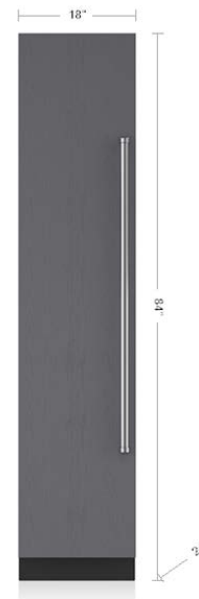

## APPLIANCES

COOKTOP: 30" TRANSITIONAL INDUCTION COOKTOP  
CI304TF/S

SUB ZERO 30" ALL REFRIGERATOR COLUMN IC-30RID

COOKTOP: 15" TRANSITIONAL GAS COOKTOP CG152TF/S  
*\*\*units are installed together with filler strip 827131\*\**

SUB ZERO 18" ALL FREEZER COLUMN IC-18FI