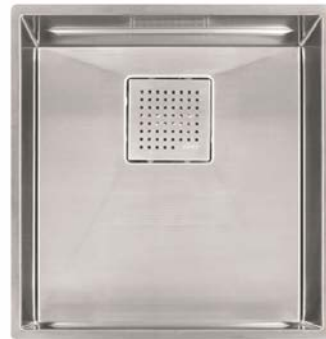

## KITCHEN & WINE ROOM SELECTIONS

COUNTERTOPS & BACKSPLASH:  
MSI CALCATTA VICENZA QUARTZ

SLAB CABINET DOOR STYLE

WOOD FLOORS: ANDERSON CITADEL BARONES

KITCHEN PERIMETER: PAINTED GLACIER WHITE/  
KITCHEN ISLAND & WINE ROOM: ALDER STONE STAIN

## KITCHEN & WINE ROOM SELECTIONS

SATIN BRONZE FINISH AT ALL KITCHEN & WINE ROOM PLUMBING FIXTURES

WINE ROOM FAUCET: NEWPORT BRASS EAST LINEAR 1500-5223 SATIN BRONZE

KITCHEN FAUCET: NEWPORT BRASS EAST LINEAR 1500-5113 SATIN BRONZE

WINE ROOM HOT WATER DISPENSER: EAST LINEAR 106H SATIN BRONZE

SOAP DISPENSER: NEWPORT BRASS EAST 125 SATIN BRONZE

WINE ROOM SINK: FRANKE PEAK PKX11016

KITCHEN SINK: FRANKE SS PEAK PKX11028SS

Model BW0005-W

- Undermount Bathroom Sink
- 20 3/4" x 15 1/4" x 8"
- Also available in Ivory

SINK