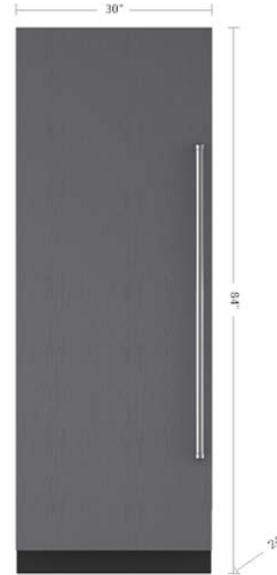

## APPLIANCES

COOKTOP: 30" TRANSITIONAL INDUCTION COOKTOP  
CI304TF/S

SUB ZERO 30" ALL REFRIGERATOR COLUMN IC-30RID

COOKTOP: 15" TRANSITIONAL GAS COOKTOP CG152TF/S  
*\*\*units are installed together with filler strip 827131\*\**