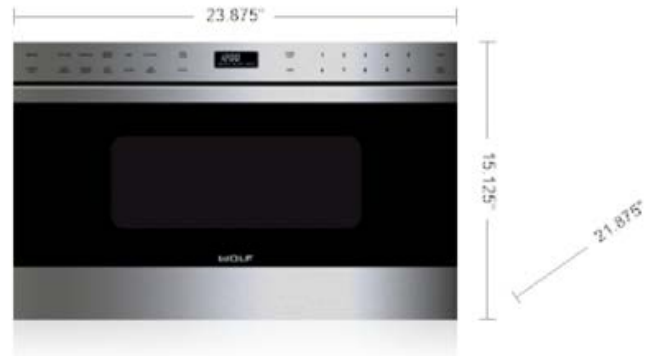

## APPLIANCES

VENT A HOOD 48" CWEH9-448 W/ DUCT COVER FOR 12' CEILING WITH FACTORY BLACK PAINTED FINISH

DISHWASHER: KITCHEN AID KDTE234GPS  
*\*confirm final selection prior to ordering\**

OVENS: WOLF 30" M SERIES TRANSITIONAL DOUBLE OVEN D030TM/S/TH