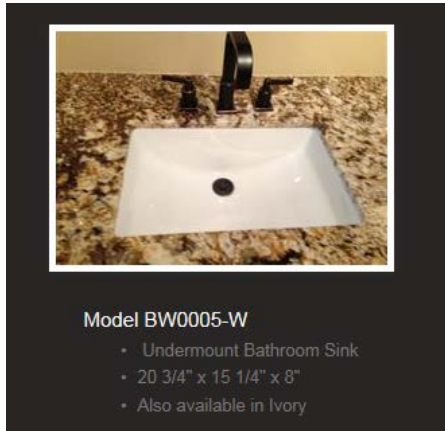

## MASTER BATH SELECTIONS

FAUCET: ALIGN 6190BL

FREESTANDING TUB: JACUZZI CELESTE SOAKING TUB

Model BW0005-W

- Undermount Bathroom Sink
- 20 3/4" x 15 1/4" x 8"
- Also available in Ivory

SINK

MASTER SHOWER: BRIZO 81375BL RAIN SHOWER

FREESTANDING TUB FAUCET: DELTA ZURA T4774-BLFL

MASTER SHOWER: 35558EPBL HAND SHOWER ON SLIDE BAR