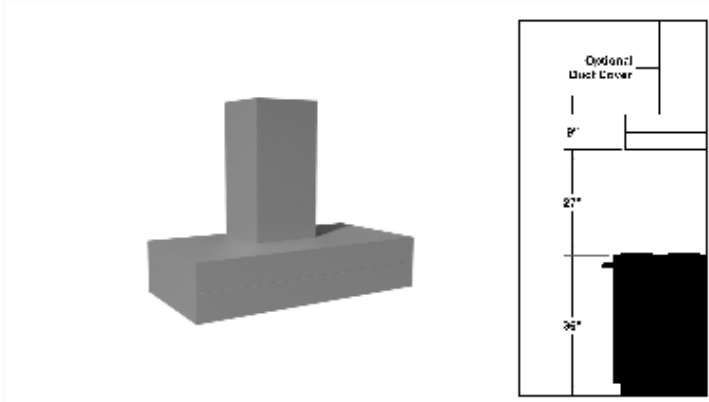

APPLIANCES

VENT A HOOD 48" CWEH9-448 W/ DUCT COVER FOR 12' CEILING WITH FACTORY BLACK PAINTED FINISH