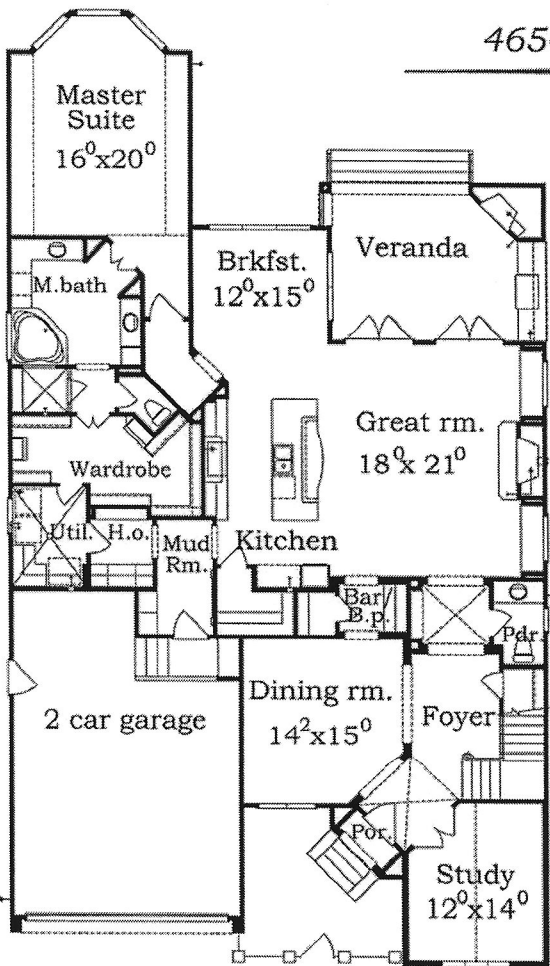

4654 Spruce Street

Approx. Living Area	
First Floor	2,437 sq. ft.
Second Floor	1,606 sq. ft.
<b>Total</b>	<b>4,043 sq. ft.</b>

Perimeter 48' x 86'

First Floor Plan

Second Floor Plan