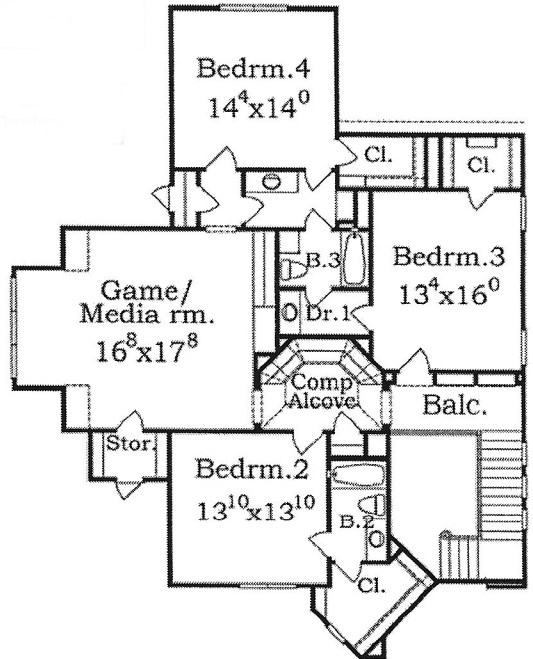

4654 Spruce Street

Approx. Living Area	
First Floor	2,437 sq. ft.
Second Floor	1,606 sq. ft.
<b>Total</b>	<b>4,043 sq. ft.</b>

Perimeter 48' x 86'

First Floor Plan

Second Floor Plan