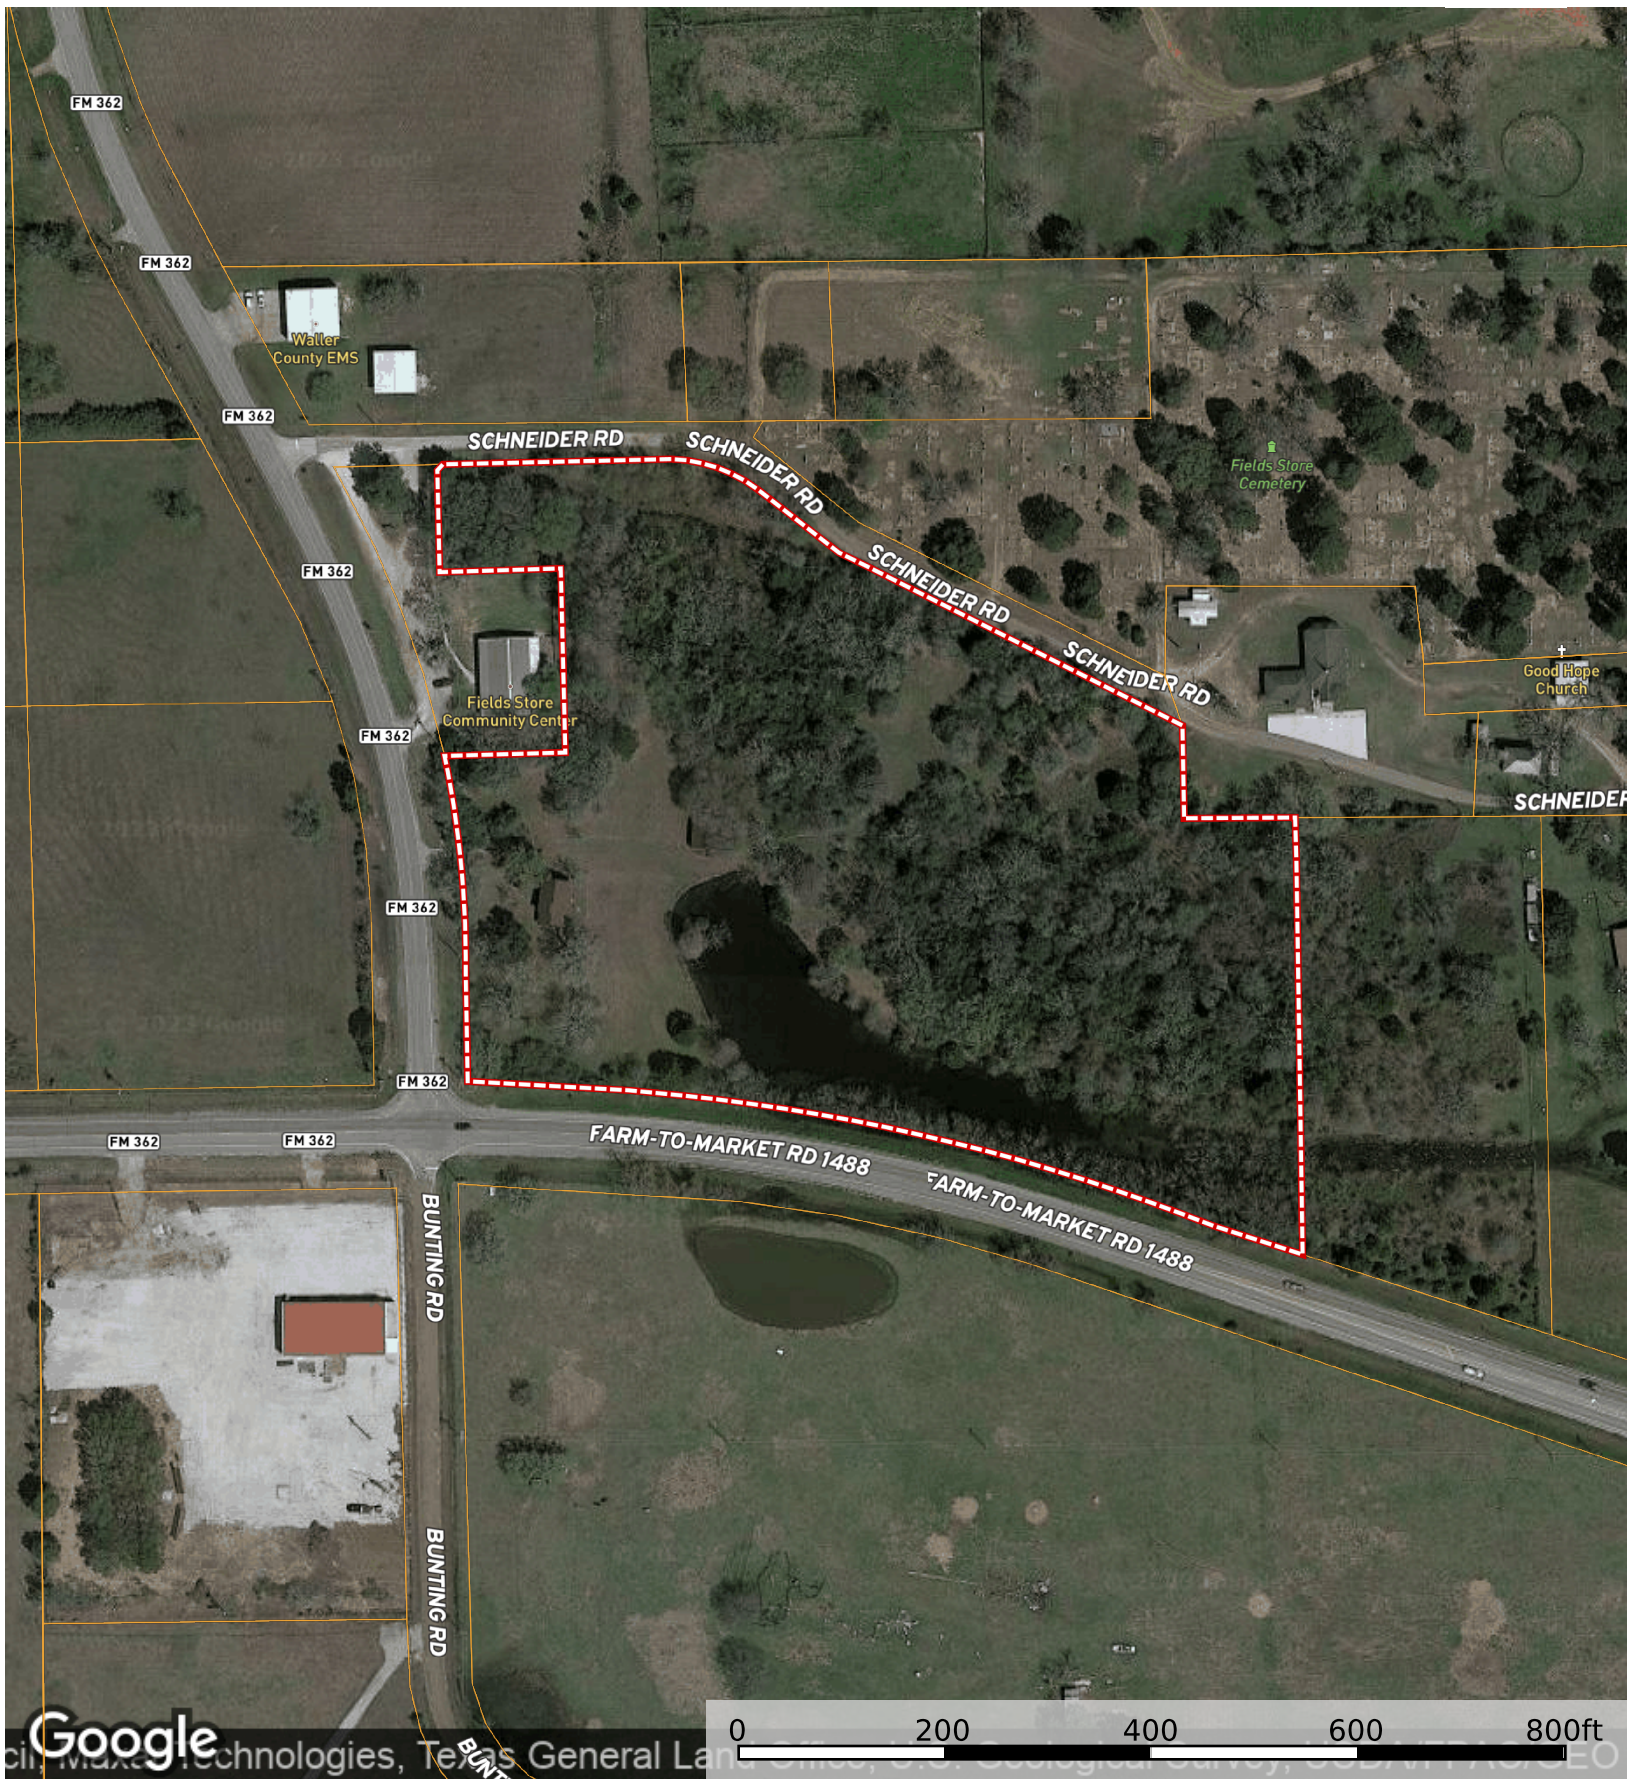

FM 1488 & FM 362
Waller County, Texas, AC +/-

Google

0 200 400 600 800ft

Boundary