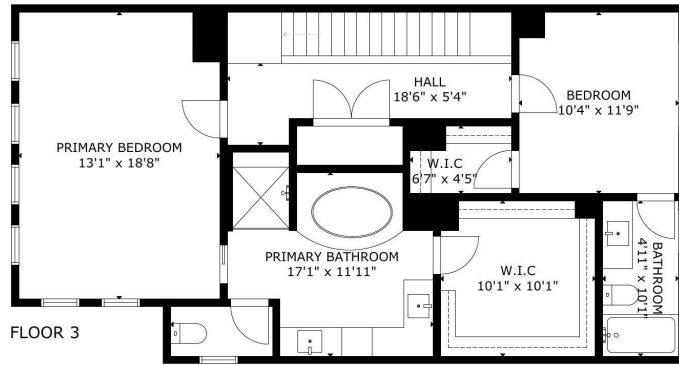

# 2610 Madeline Grove Dr, Houston, TX, 77008, US

GROSS INTERNAL AREA  
 TOTAL: 2,247 sq ft  
 FLOOR 1: 449 sq ft, FLOOR 2: 873 sq ft, FLOOR 3: 925 sq ft  
 EXCLUDED AREA: GARAGE: 362 sq ft  
 SIZE AND DIMENSIONS ARE APPROXIMATE, ACTUAL MAY VARY