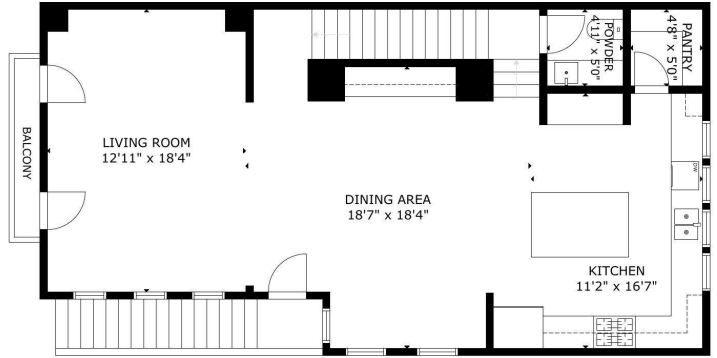

# 2610 Madeline Grove Dr, Houston, TX, 77008, US

GROSS INTERNAL AREA  
 TOTAL: 2,247 sq ft  
 FLOOR 1: 449 sq ft, FLOOR 2: 873 sq ft, FLOOR 3: 925 sq ft  
 EXCLUDED AREA: GARAGE: 362 sq ft  
 SIZE AND DIMENSIONS ARE APPROXIMATE, ACTUAL MAY VARY