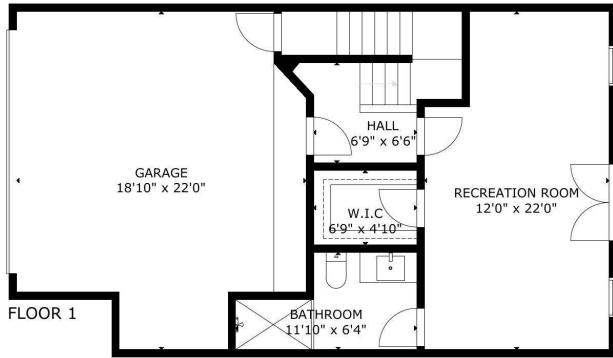

# 2610 Madeline Grove Dr, Houston, TX, 77008, US

GROSS INTERNAL AREA  
 TOTAL: 2,247 sq ft  
 FLOOR 1: 449 sq ft, FLOOR 2: 873 sq ft, FLOOR 3: 925 sq ft  
 EXCLUDED AREA: GARAGE: 362 sq ft  
 SIZE AND DIMENSIONS ARE APPROXIMATE, ACTUAL MAY VARY