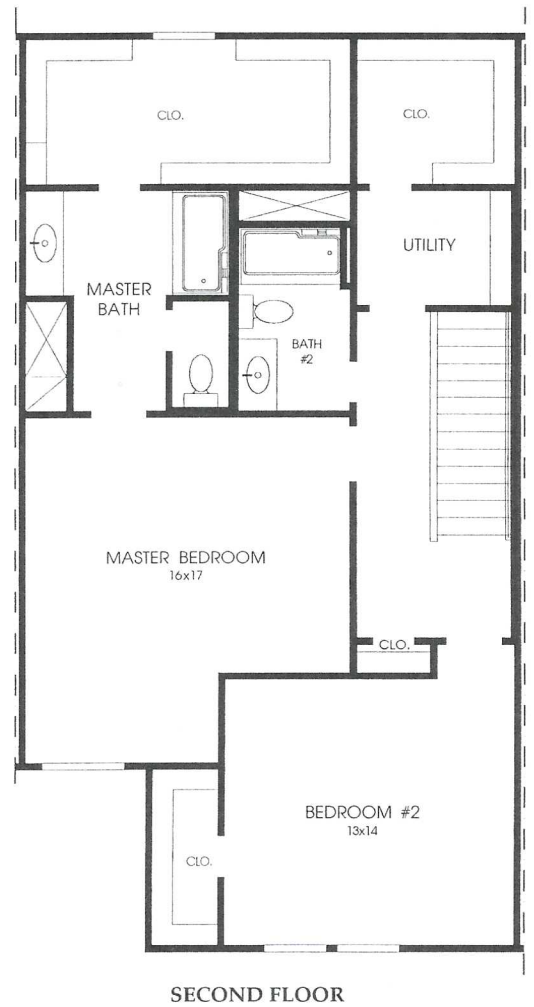

DESIGNS

Plan 1678

This Townhome contains approximately 1,678 square feet and includes two bedrooms and two baths.

PERRY HOMES