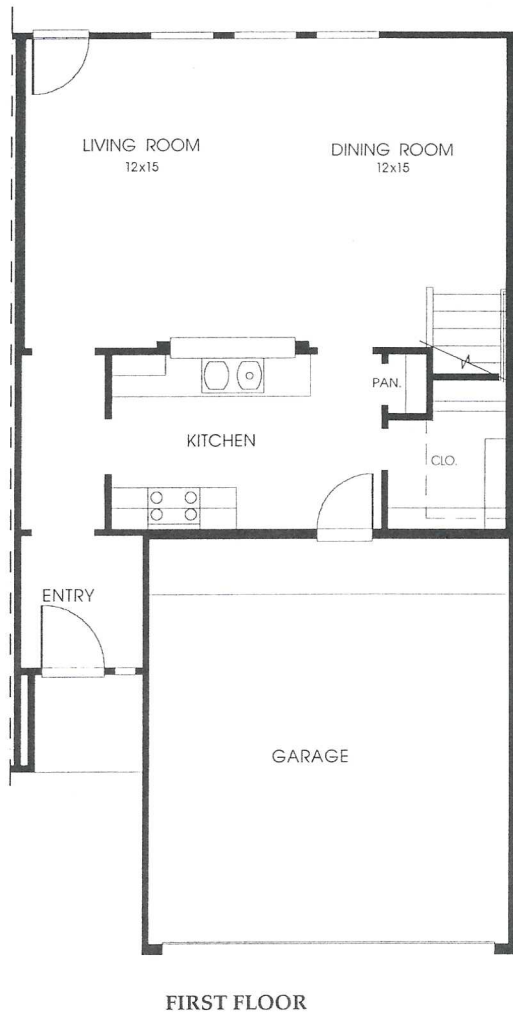

DESIGNS

Plan 1678

This Townhome contains approximately 1,678 square feet and includes two bedrooms and two baths.

PERRY HOMES