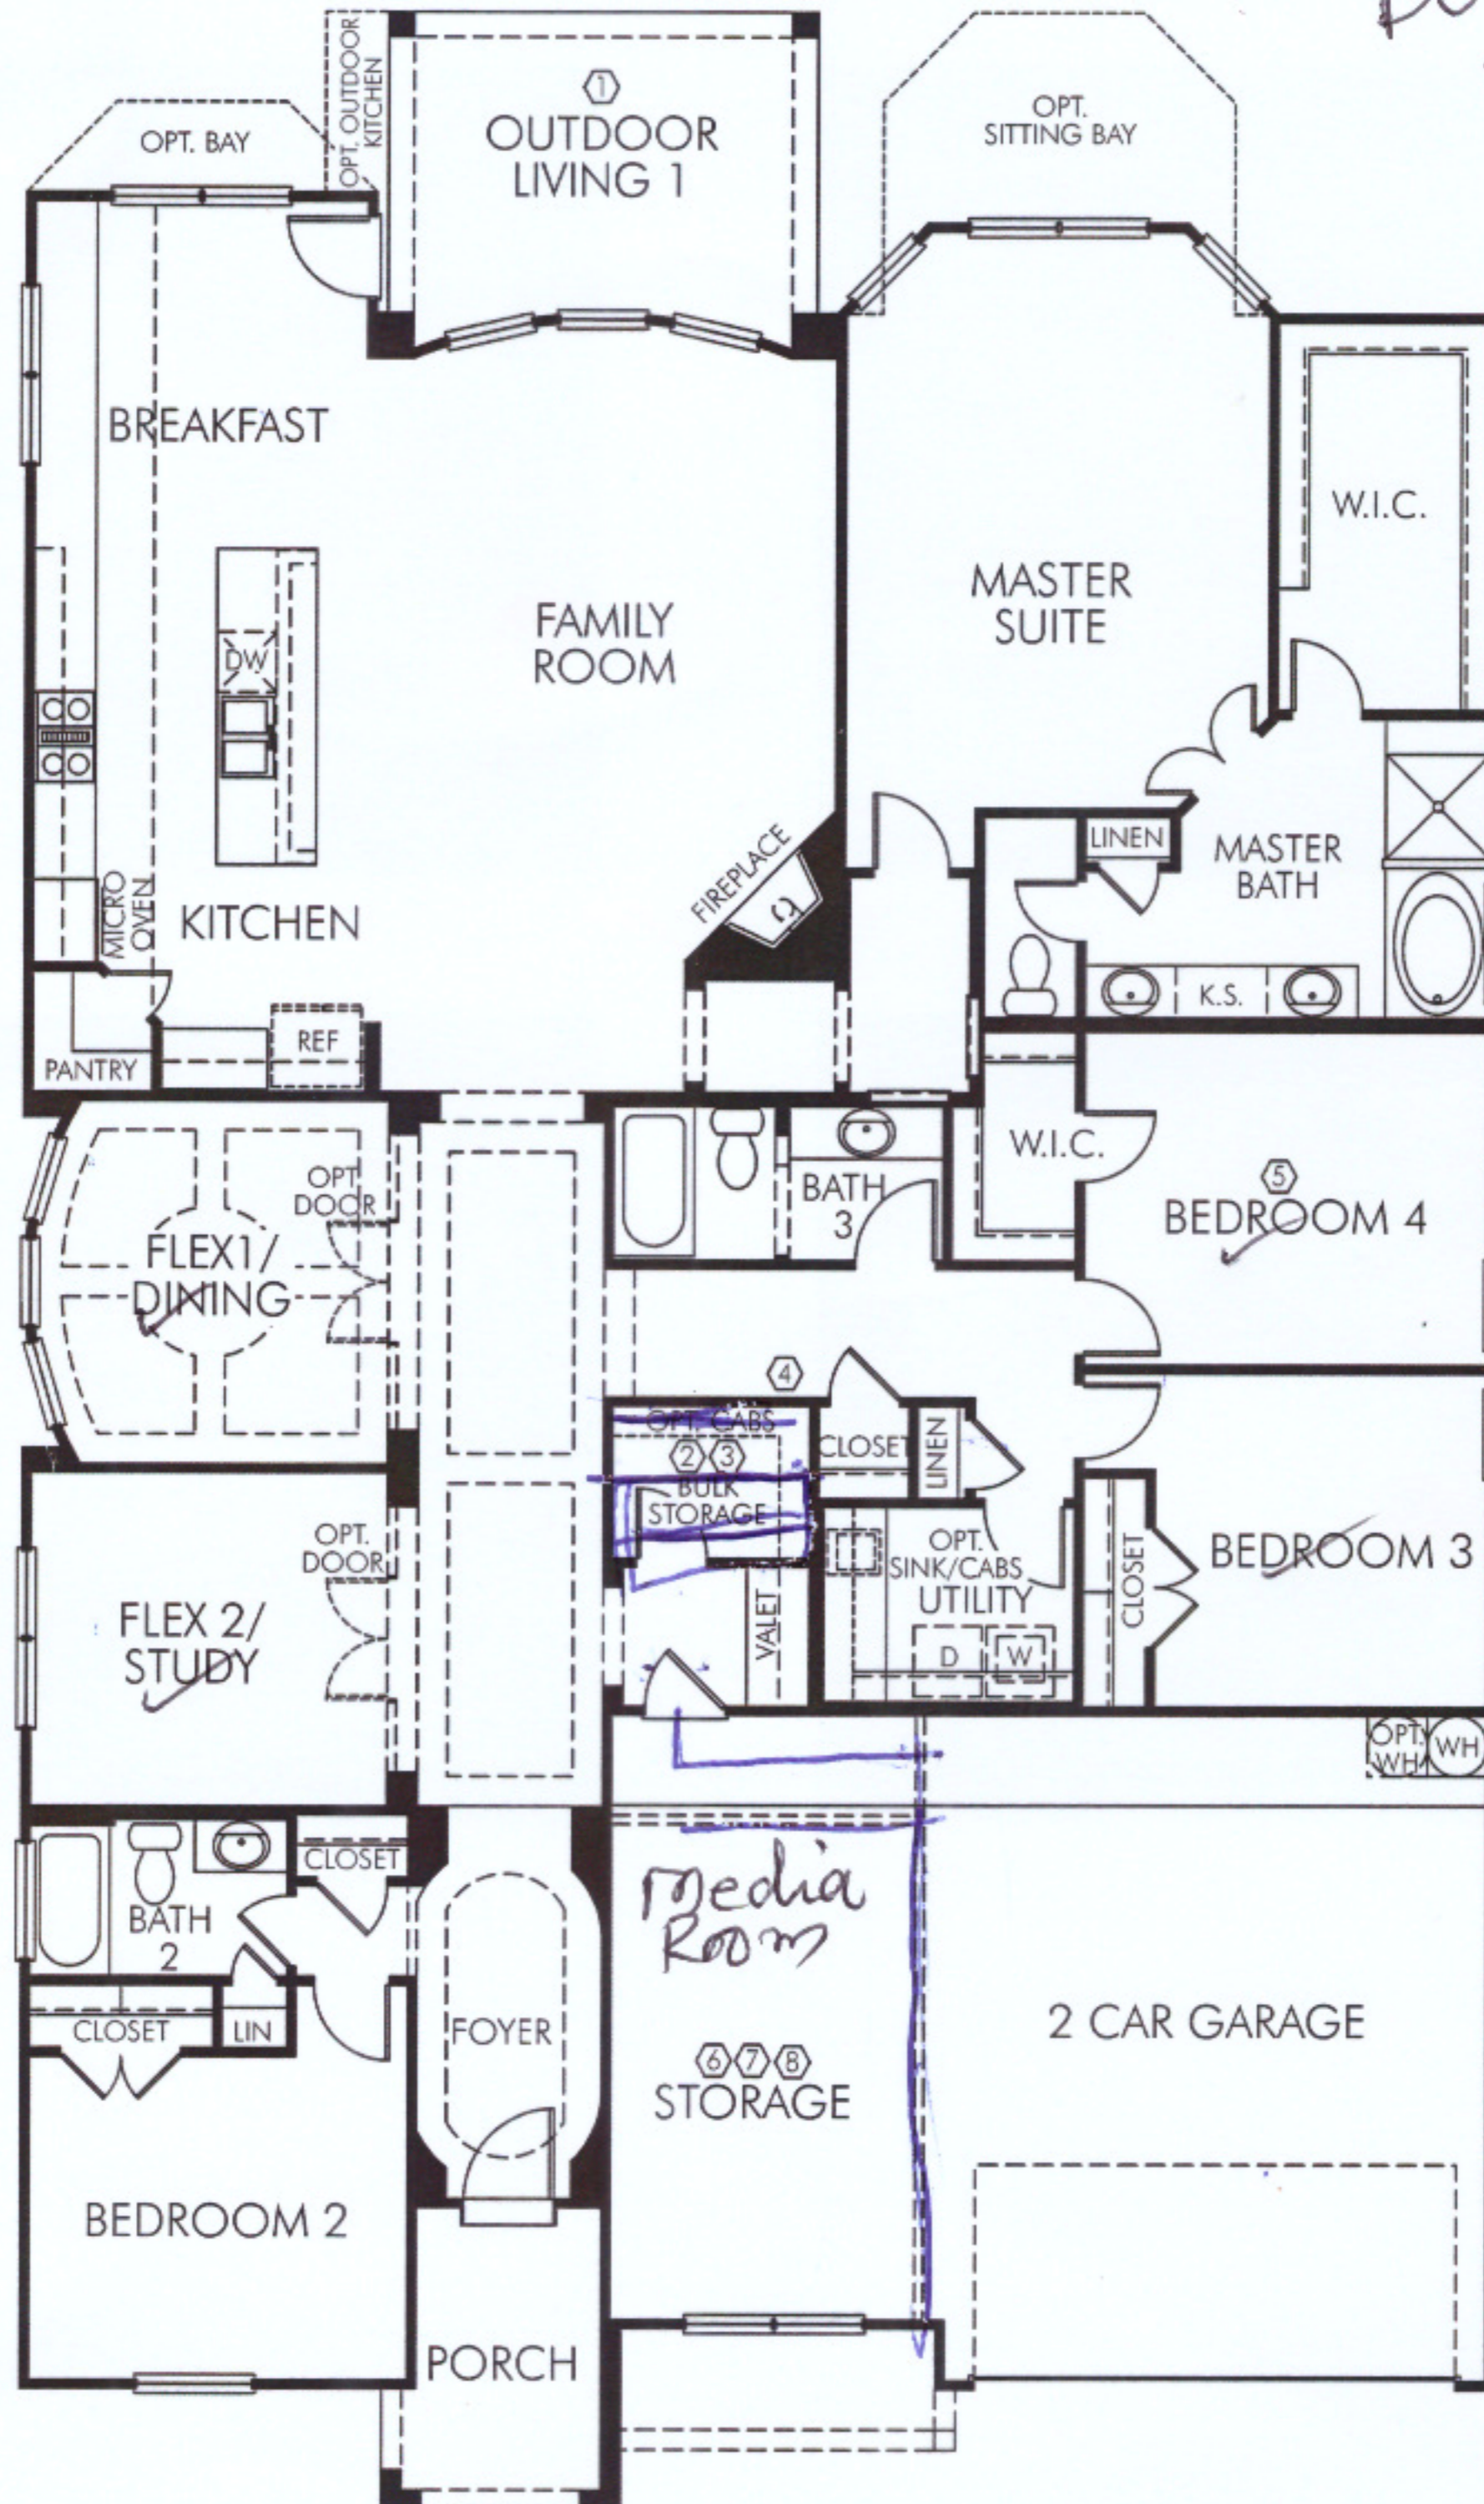

3790 WATERLEAF - Elevation B  
~~2757~~ Sq.Ft • 5 Bedroom • 4 Bath

Down Stairs

FIRST FLOOR