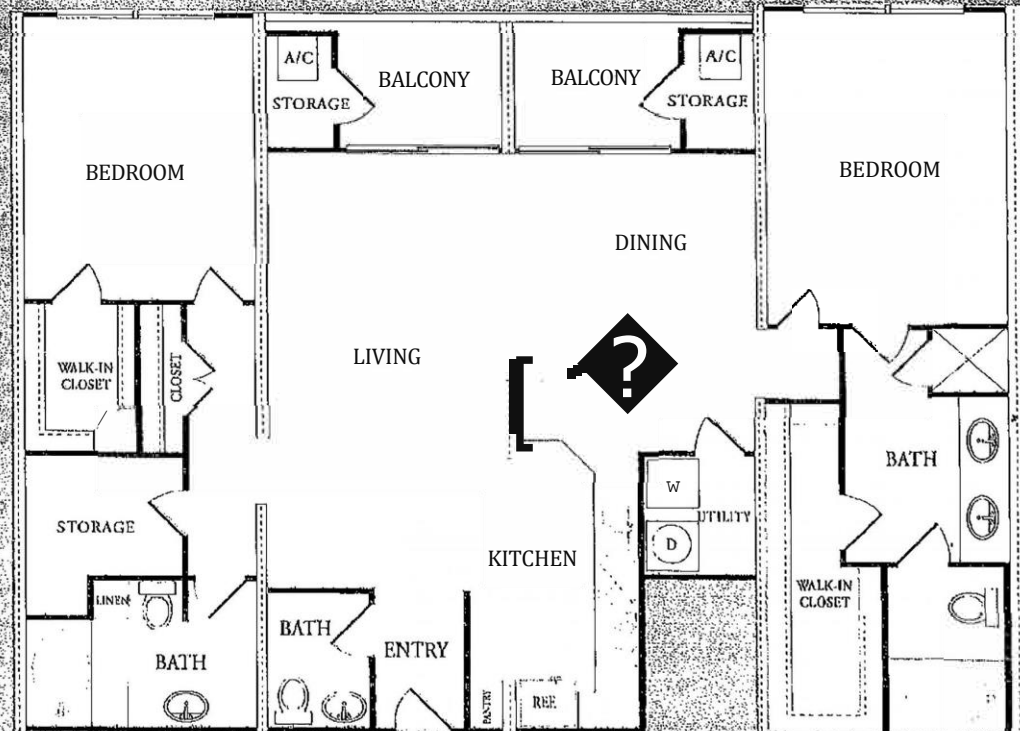

C1
2 Bedroom / 2.5 Bath
1,749 Square Feet

C2
2 Bedroom / 2.5 Bath
1,860 Square Feet

P: 713.862.8439 F: 713.862.3808 www.royaltonhouston.com
3333 Allen Parkway Houston, Texas 77019

Your selected floor plan may vary from this illustration due to design configuration and architectural styling, and is not to be relied upon. Not all features are available in every floor plan. Square footages and room dimensions are approximate.