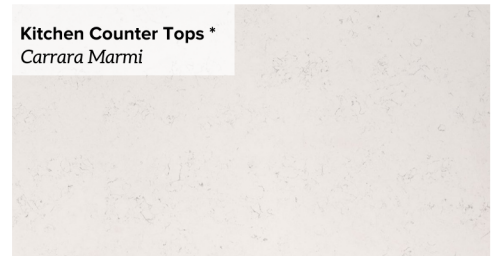

Primary Bath Tub & Shower Surround & Shower Niche, Secondary & Third Bath & Utility Room Floor Tiles
Visconde Silver-Matte 12 x 24
Grout | #640 Artic White