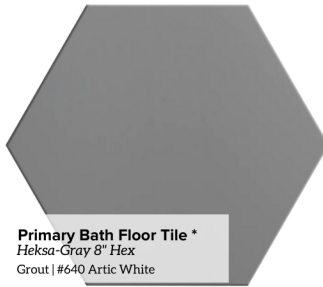

# Home Selections

1522 Indiana

**Entry, Kitchen, Living, Dining, Stairs**  
Regal Frontier | Bianco

**Kitchen Uppers, Loweres & Island & Powder Bath Cabinet Color \***  
Milano 18 Roundover- Midnight Stain

**Kitchen Backsplash**  
Catch Ice- Glossy White (Herringbone Lay) 3x6  
Grout | #640 Artic White

**Powder Bath Floor Tile\***  
Elegan-Calacata Matte - 4" Hex  
Grout | #640 Artic White

**Primary Bath Floor Tile \***  
Heksa-Gray 8" Hex  
Grout | #640 Artic White

**Primary Bath Tub & Shower Surround & Shower Niche, Secondary & Third Bath & Utility Room Floor Tiles**  
Visconde Silver-Matte 12 x 24  
Grout | #640 Artic White

**Primary Shower Floor Tile**  
Source Pure White- 3" Hex  
Grout | #640 Artic White

**Front Door \***  
Classic 3 Lite- 8' w/ Reeded Glass-Ebony Stain

**Snowbound | Wall Color**

**Extra White | Interior Trim, Closets, Pantry**

**Interior Paint**

**Zurich White | Main Color & Garage \***

**Extra White | Exterior Trim**