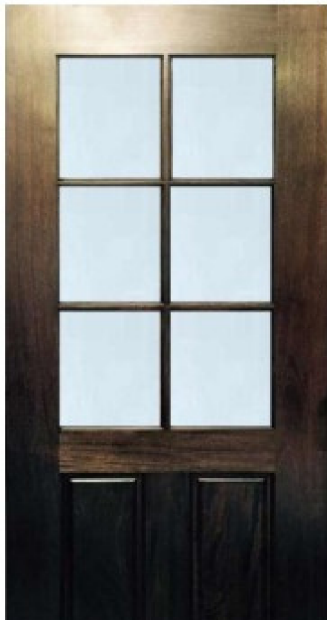

Front Door *
Marginal 6 Lite Over 2 Panels w/Clear Glass-
Ebony Stain

Snowbound | Wall Color

Extra White | Interior Trim, Closets, Pantry

Interior Paint

Extra White | Exterior Trim

Exterior Paint

*Some selections are upgrades and have costs associated with these selections. No guarantee is made that the pricing, features, amenities, layouts, views, materials and facilities depicted by photos, renderings and/or sketches or otherwise described herein will be provided, or, if provided, will be of the same type, size or nature as depicted or described, and you shall not rely on the information contained herein. Renderings, photos and sketches may be inaccurate. The Builder may make modifications and changes to the project and information provided herein without notice.