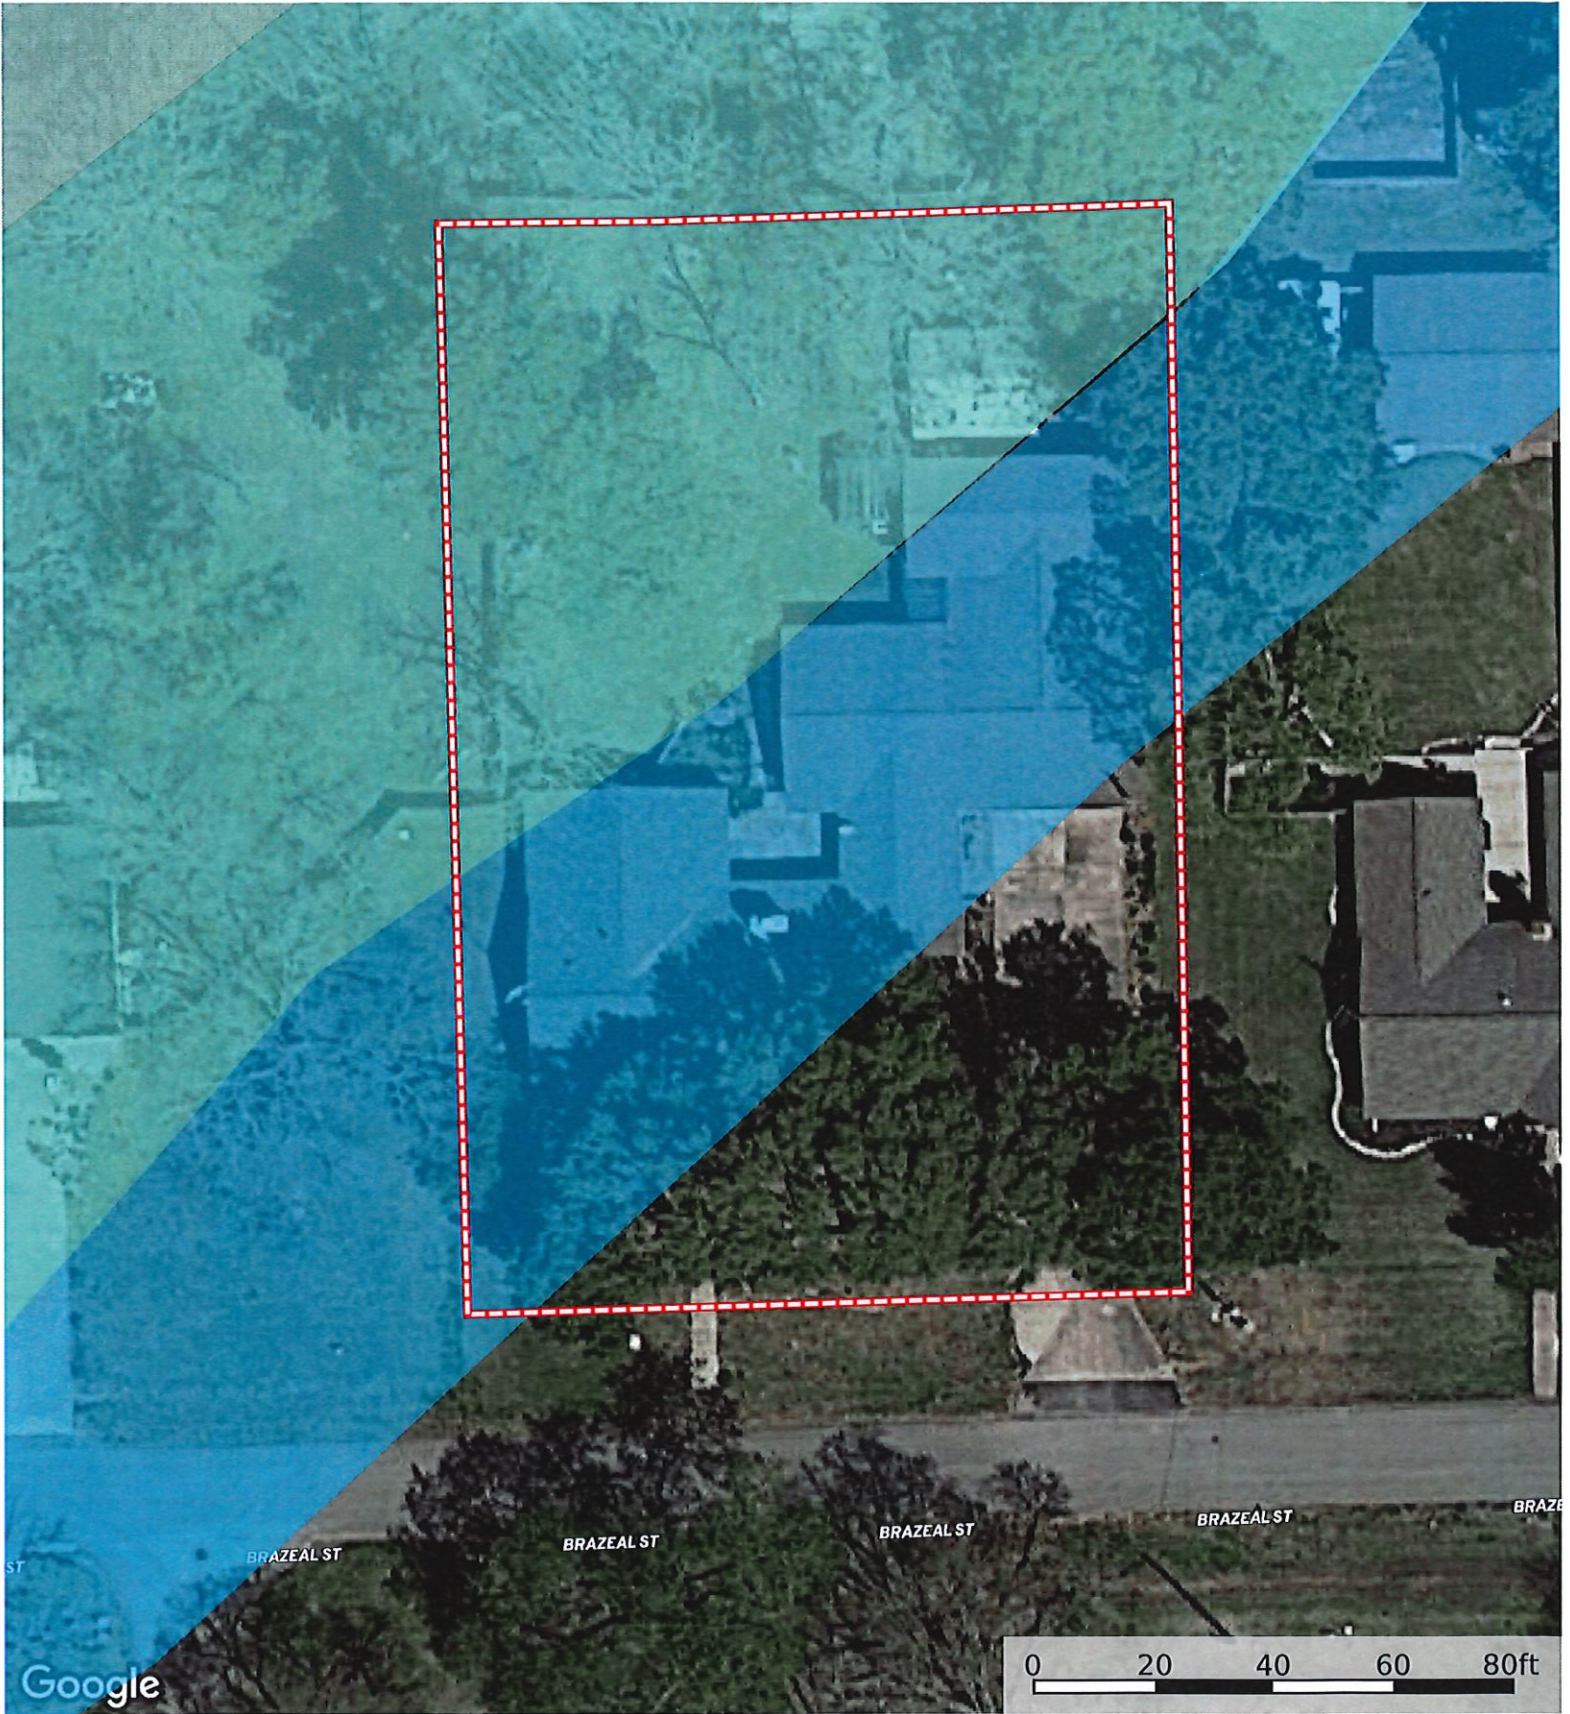

2610 Brazeal St.  
Waller County, Texas, AC +/-

 Boundary

2610 Brazeal St.  
Waller County, Texas, AC +/-

 Boundary

2610 Brazeal St.  
Waller County, Texas, AC +/-

-  Boundary
-  100 Year Floodplain
-  500 Year Floodplain
-  Floodway
-  Special
-  Unmapped/ Not Included

2610 Brazeal St.  
Waller County, Texas, AC +/-

- Boundary
- 100 Year Floodplain
- 500 Year Floodplain
- Floodway
- Special
- Unmapped/ Not Included