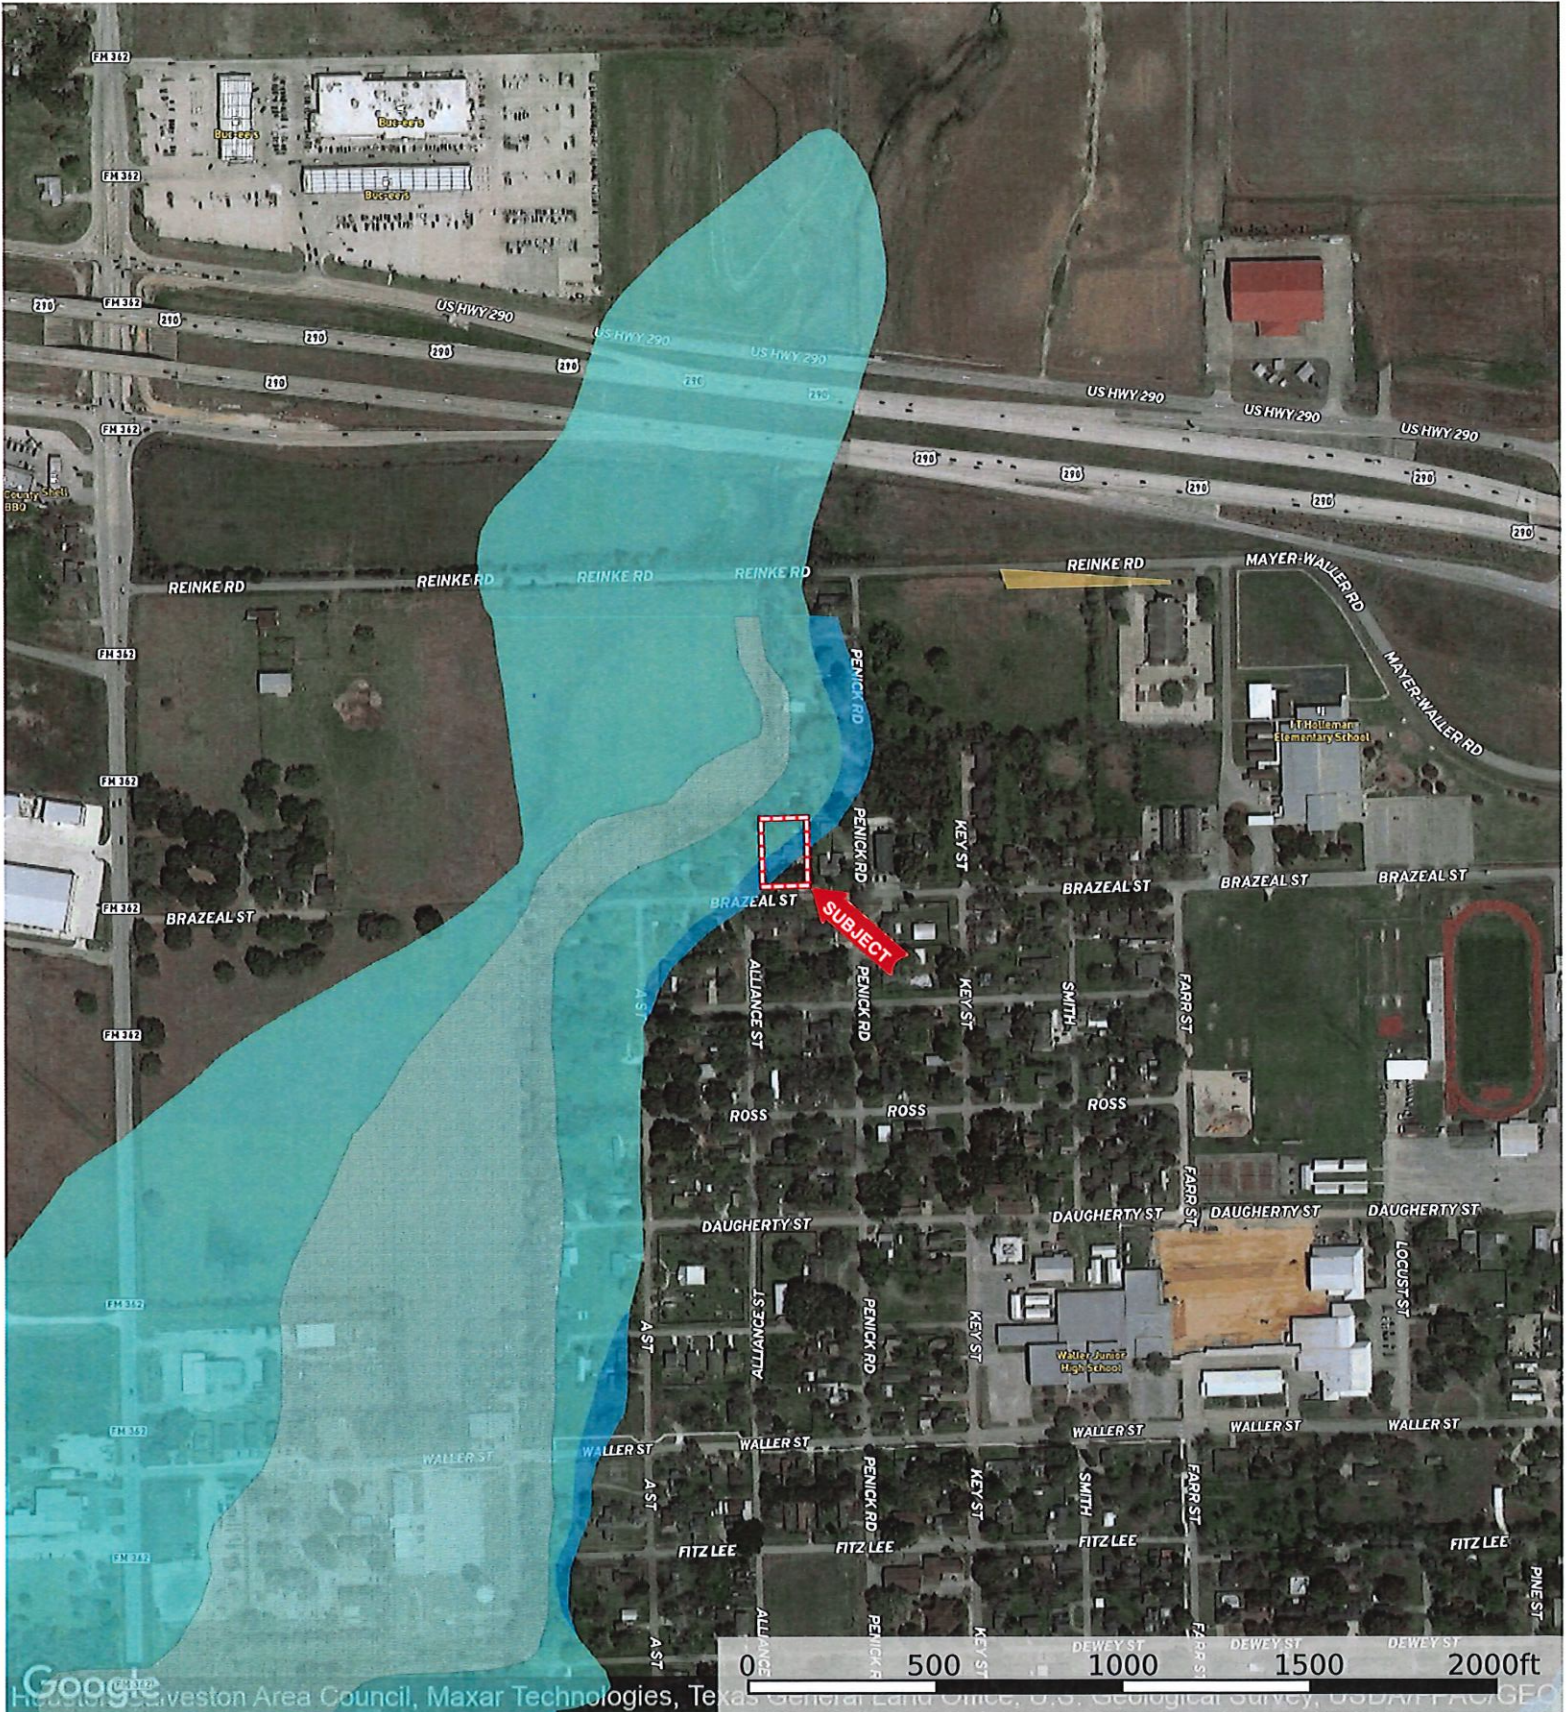

2610 Brazeal St.  
Waller County, Texas, AC +/-

 Boundary

2610 Brazeal St.  
Waller County, Texas, AC +/-

 Boundary

2610 Brazeal St.  
Waller County, Texas, AC +/-

-  Boundary
-  100 Year Floodplain
-  500 Year Floodplain
-  Floodway
-  Special
-  Unmapped/ Not Included

2610 Brazeal St.  
Waller County, Texas, AC +/-

- Boundary
- 100 Year Floodplain
- 500 Year Floodplain
- Floodway
- Special
- Unmapped/ Not Included