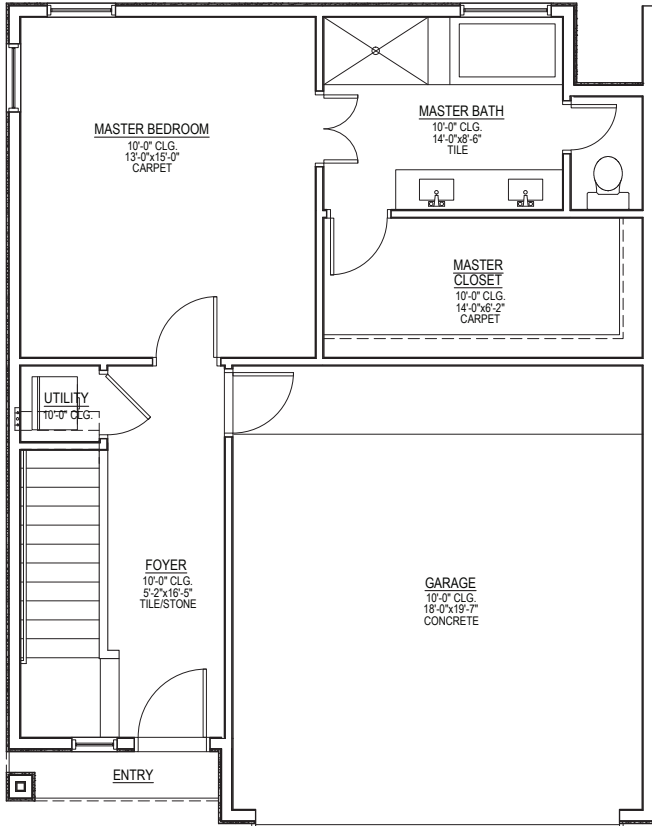

GRAND AT ALICE

THE FRASER - 1,531 SQ.FT.

FIRST FLOOR

SECOND FLOOR

CHOICE IS THE ULTIMATE LUXURY