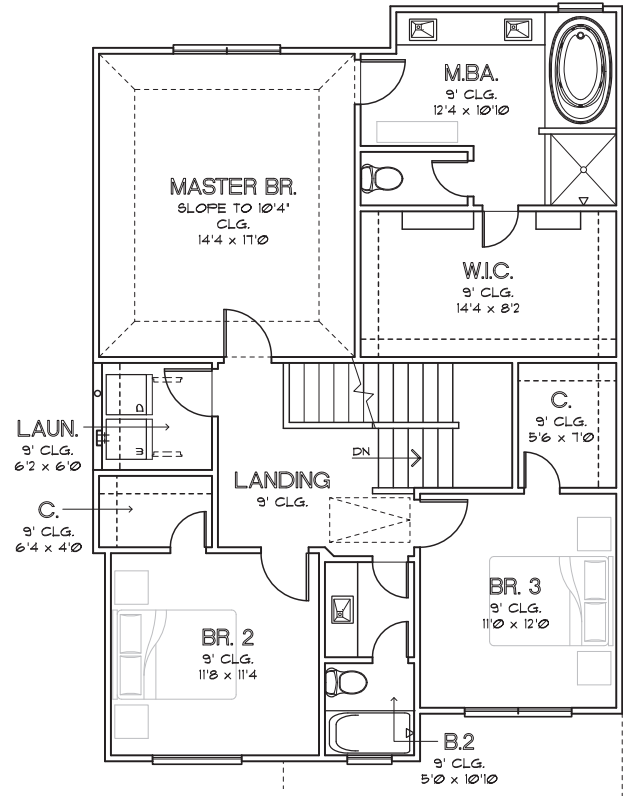

CITY HOMES
CHOICE

HOLLISTER PARK
THE OWEN / 1,966 SQ.FT.

FIRST FLOOR

SECOND FLOOR

CHOICE IS THE ULTIMATE LUXURY