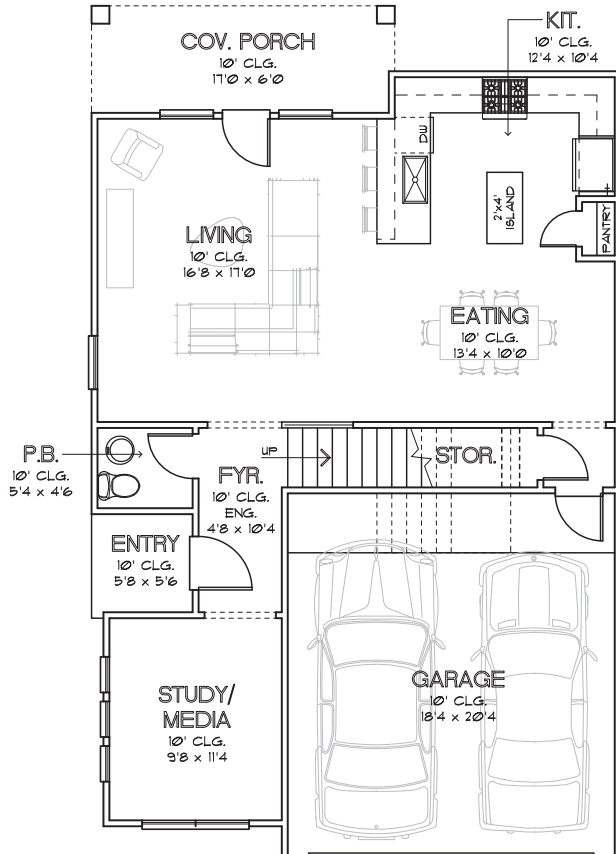

CITY HOMES
CHOICE

HOLLISTER PARK
THE OWEN / 1,966 SQ.FT.

FIRST FLOOR

SECOND FLOOR

CHOICE IS THE ULTIMATE LUXURY