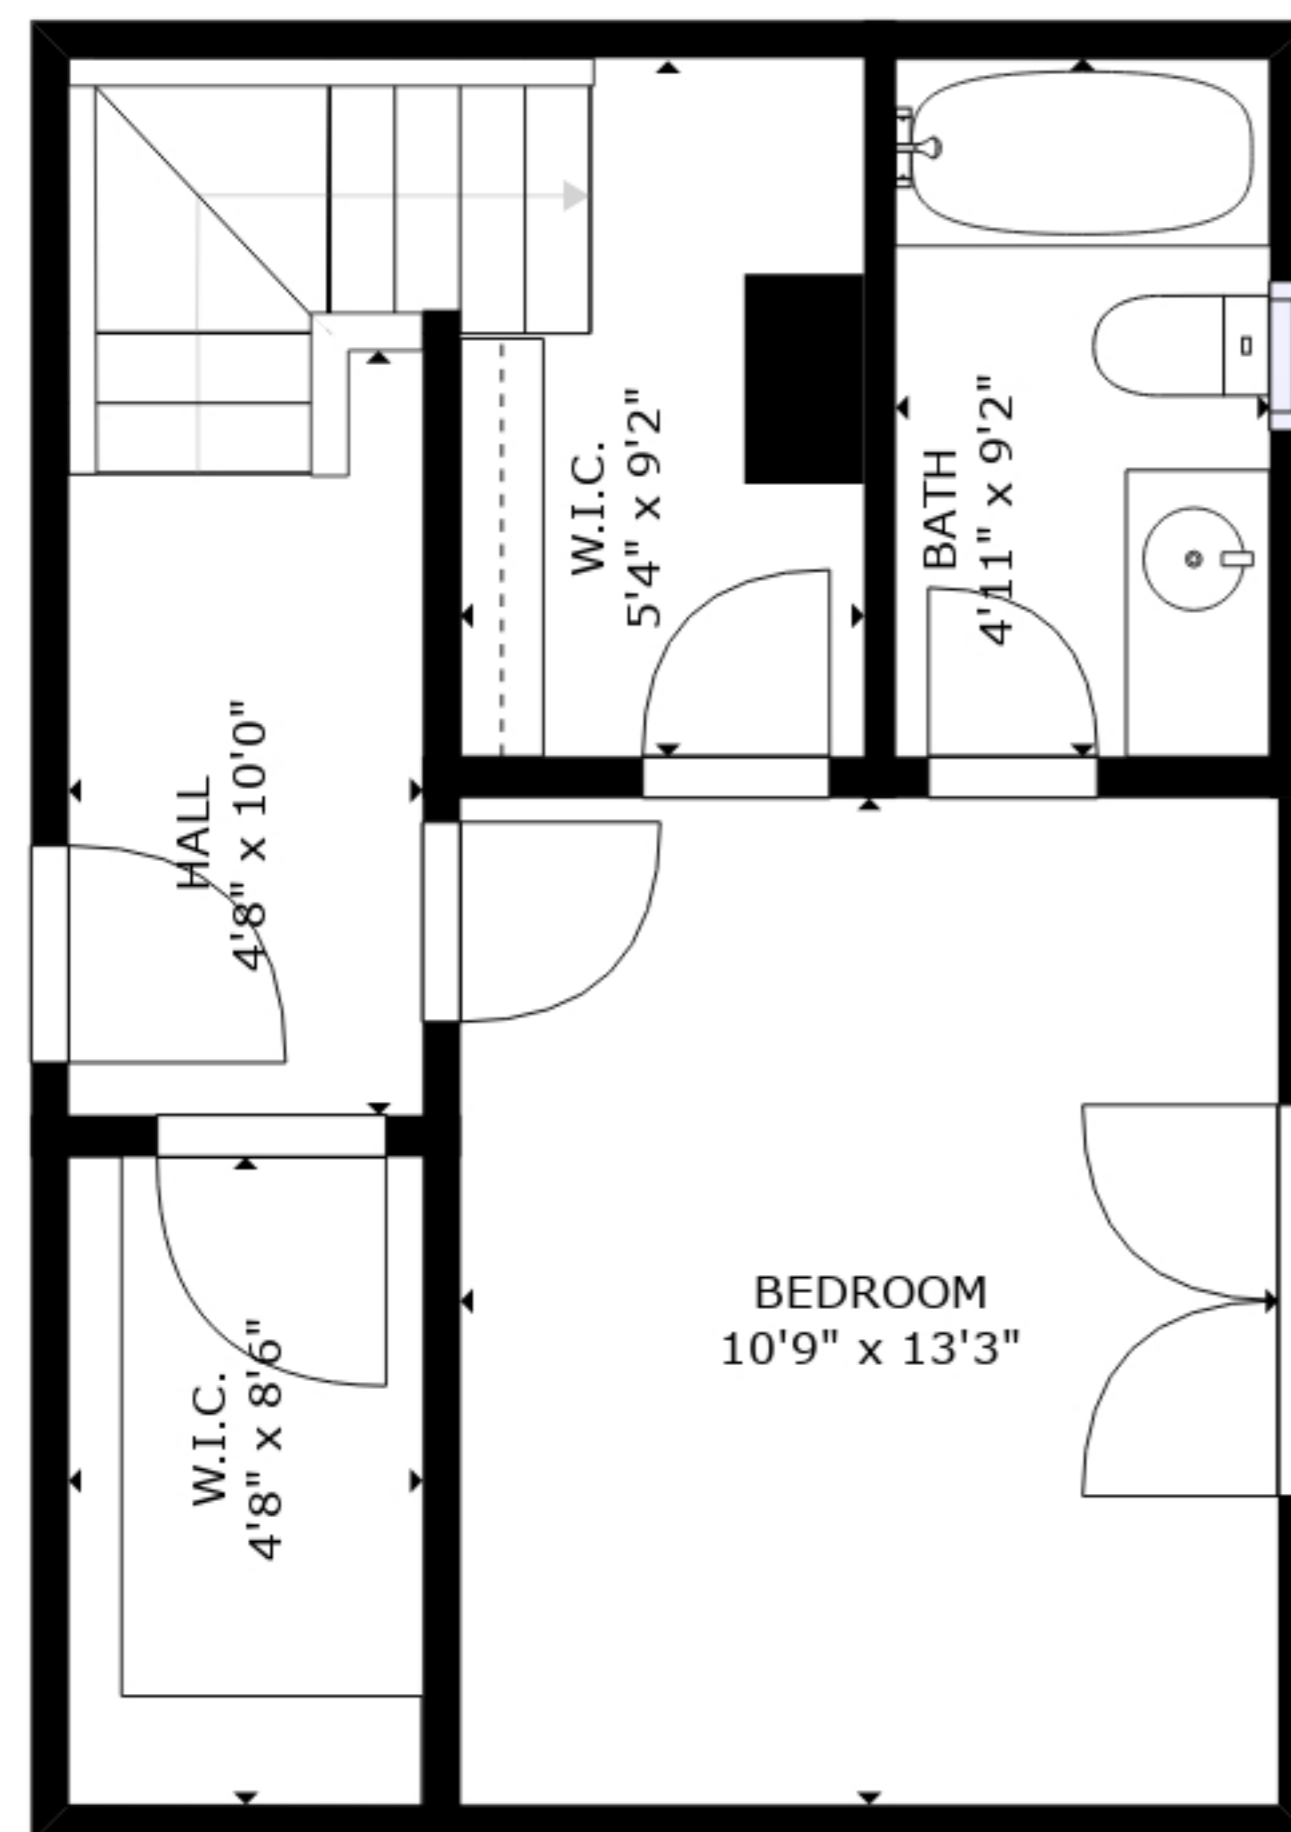

FLOOR 3

FLOOR 1

FLOOR 2

GROSS INTERNAL AREA  
 FLOOR 1: 363 sq. ft, FLOOR 2: 866 sq. ft  
 FLOOR 3: 1005 sq. ft, EXCLUDED AREAS:  
 BALCONY: 118 sq. ft  
 TOTAL: 2234 sq. ft

SIZES AND DIMENSIONS ARE APPROXIMATE, ACTUAL MAY VARY.