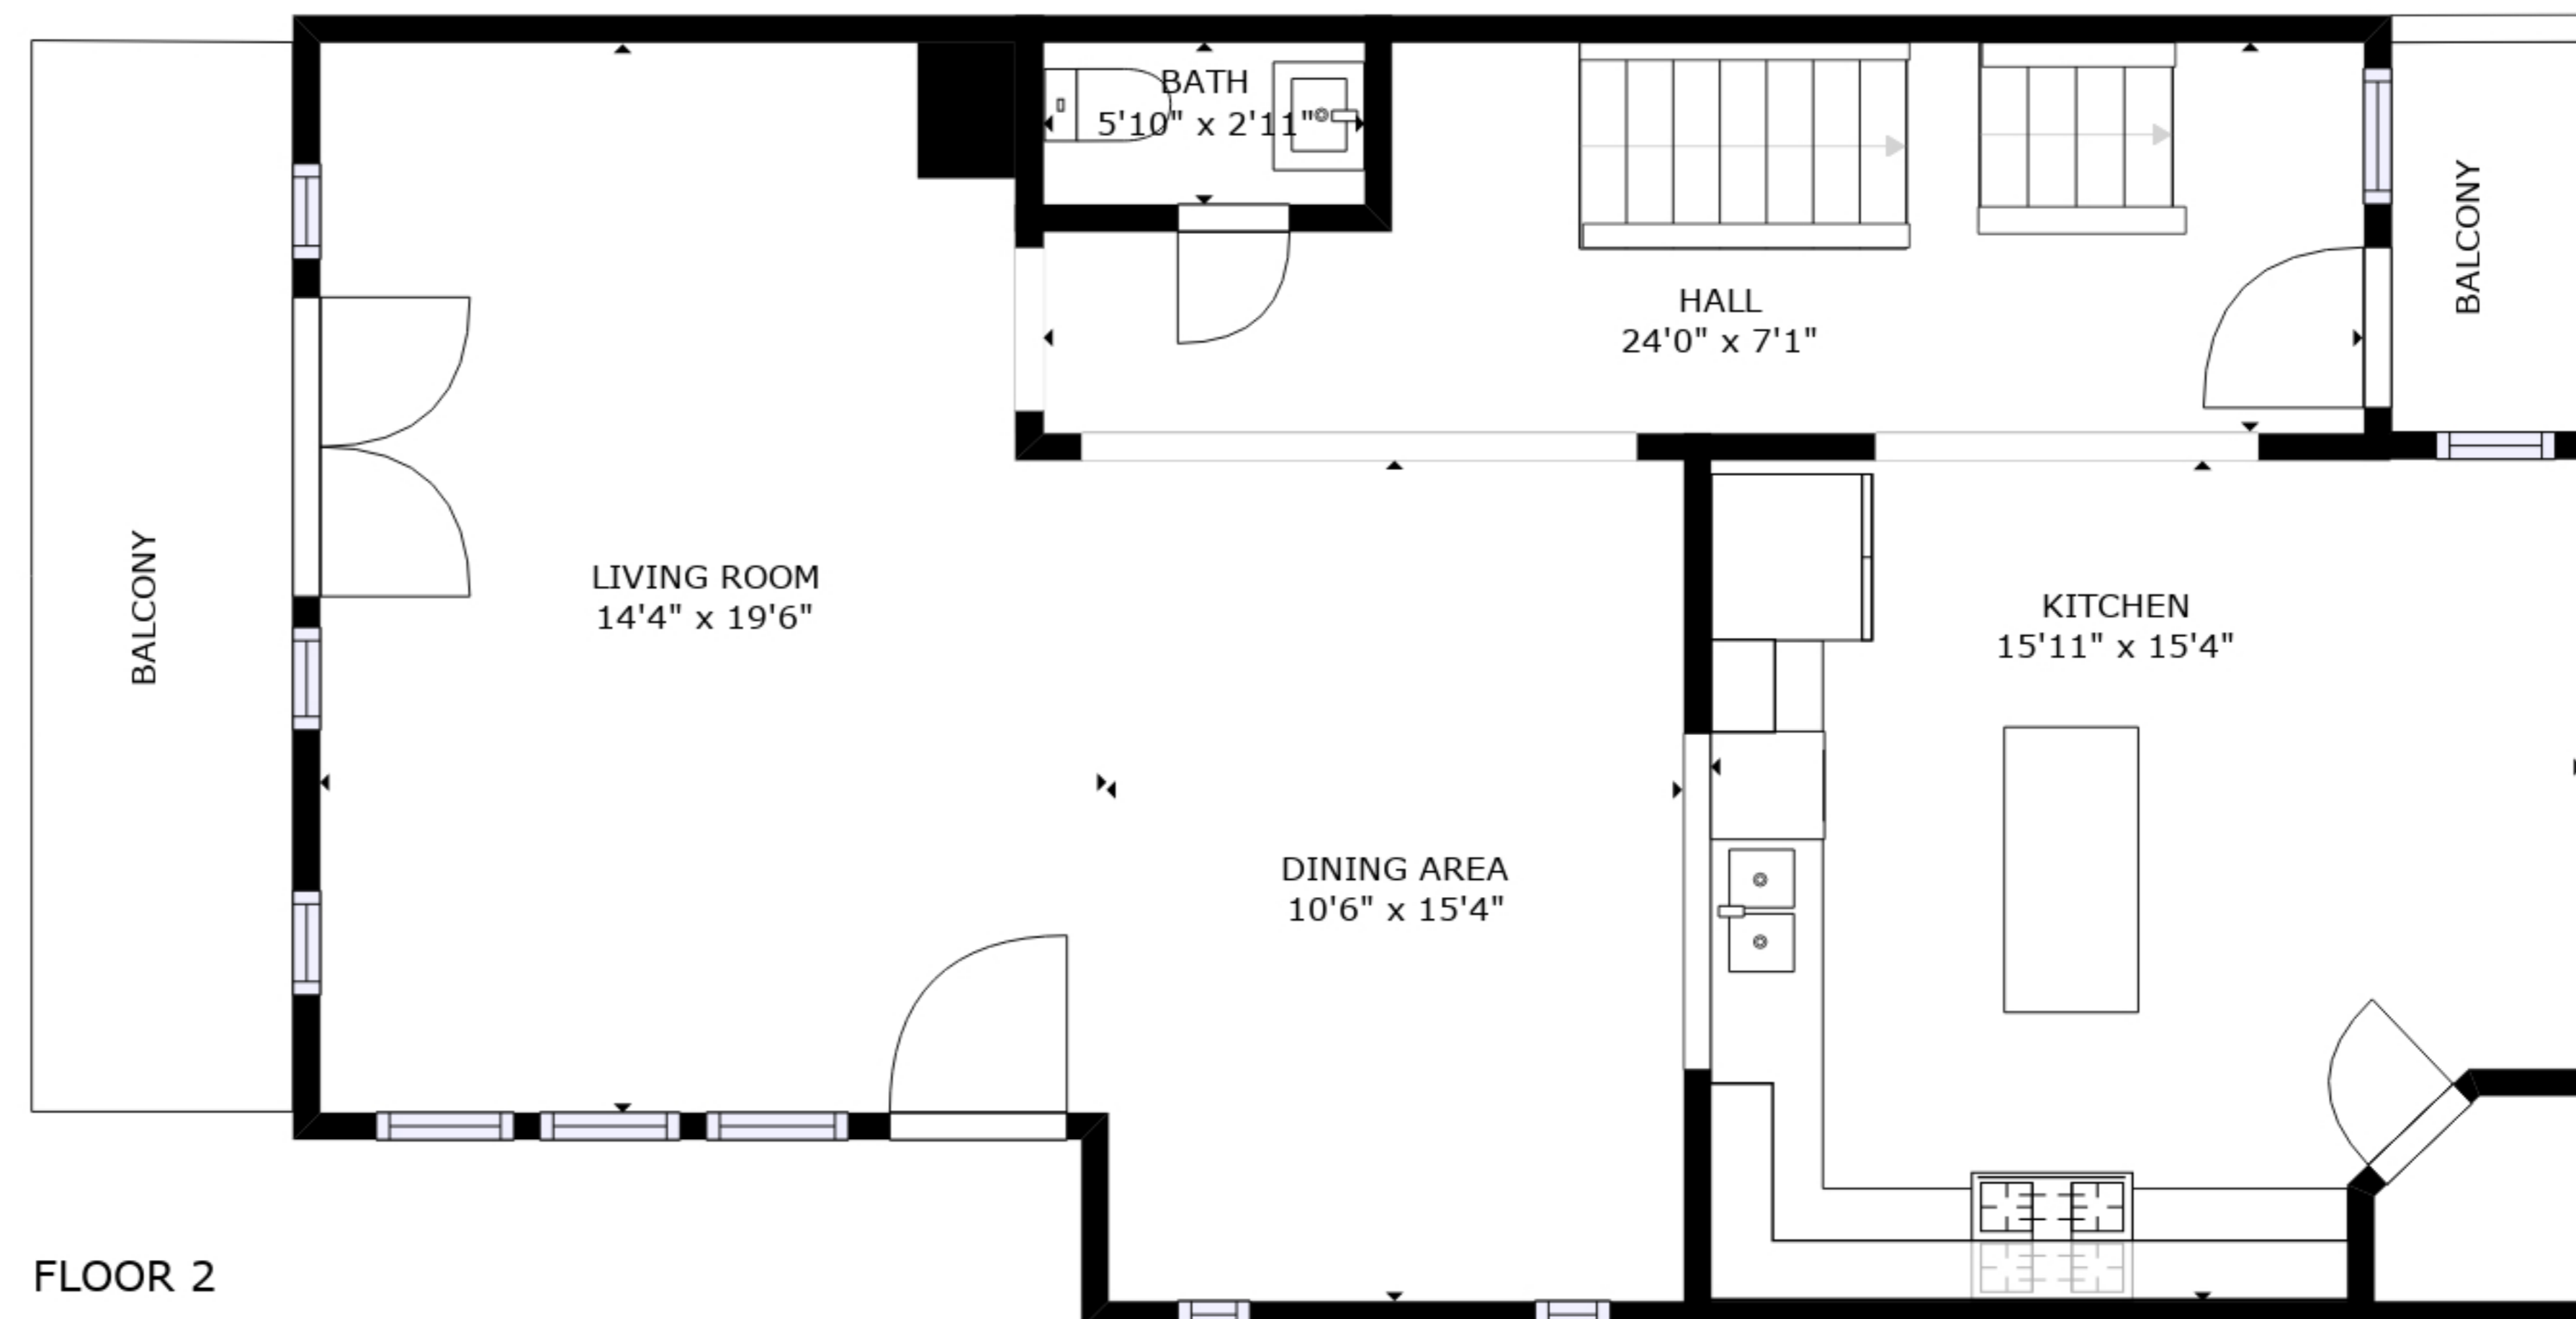

FLOOR 3

FLOOR 1

FLOOR 2

GROSS INTERNAL AREA  
 FLOOR 1: 363 sq. ft, FLOOR 2: 866 sq. ft  
 FLOOR 3: 1005 sq. ft, EXCLUDED AREAS:  
 BALCONY: 118 sq. ft  
 TOTAL: 2234 sq. ft

SIZES AND DIMENSIONS ARE APPROXIMATE, ACTUAL MAY VARY.