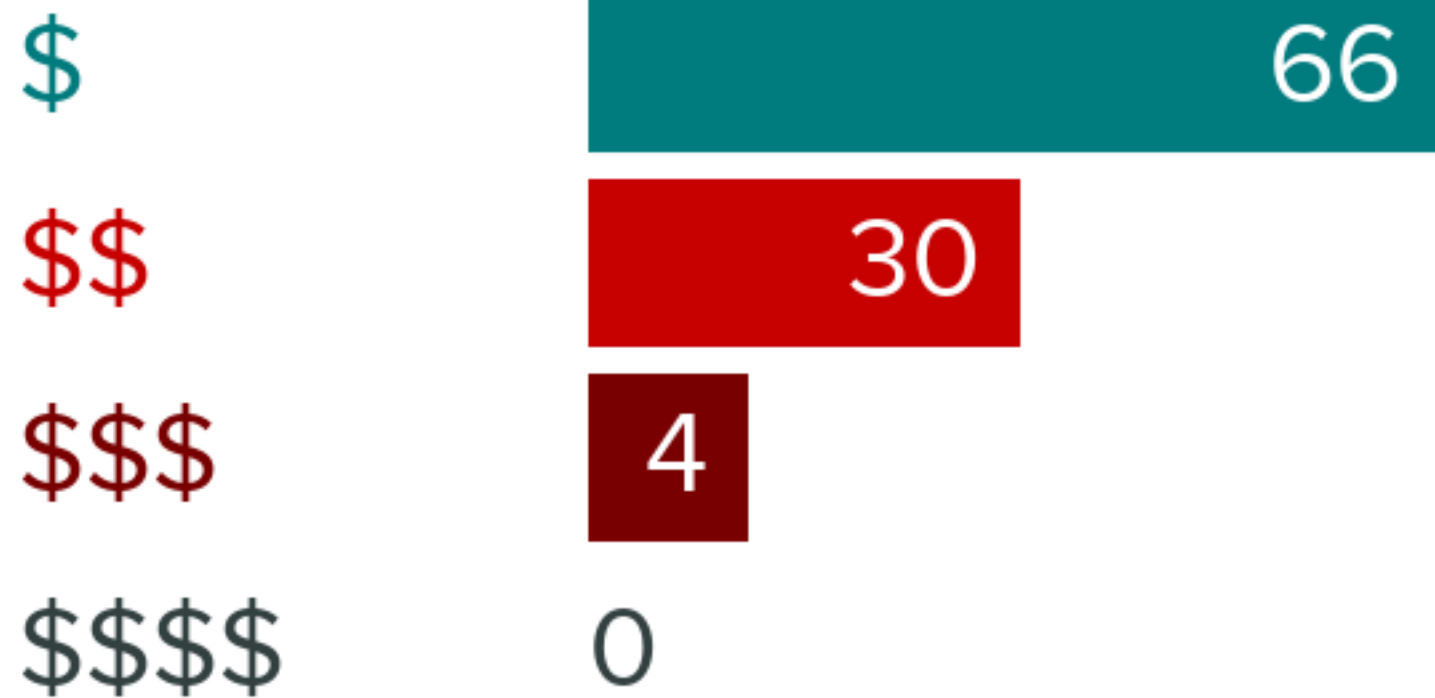

16435 FLINT RUN WAY, SUGAR LAND, TX 77498

FOOD REPORT

NEIGHBORHOOD EATS

This home is located near **96** moderately priced restaurants and has an **average** variety of cuisines.

106

WITHIN 5 MILES

GOOD EATS BY CATEGORY

AMERICAN	18
FAST FOOD	12
MEXICAN	12
ASIAN	11
INTERNATIONAL	9
PIZZA	9
STEAKHOUSES	5
ITALIAN	5
CHINESE	5
OTHER	11