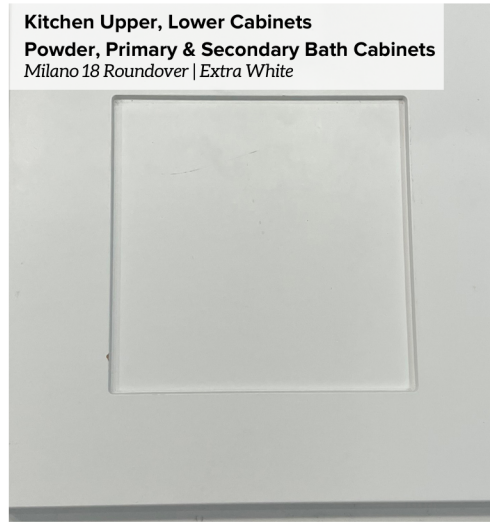

Home Selections

1117 Aurora

Entry, Kitchen, Living, Dining, Stairs
Regal Frontier | Bianco

Kitchen Island Cabinet Color *
18" Milano Roundover - Peppercorn

Kitchen Counter Tops *
Carrara Marmi

Kitchen Backsplash and Secondary Tub/Shower Surround
Catch Ice Glossy White 3x12
Grout | #641 Cool White

**Kitchen Upper, Lower Cabinets
Powder, Primary & Secondary Bath Cabinets**
Milano 18 Roundover | Extra White

**Powder Bath, Primary Bath, Secondary Bath & Utility Room Floor Tile
Primary Bath Tub and Side Wall of Shower Surround & Shower Niche**
Visconde Silver-Matte 12 x 24
Grout | #640 Artic White

Matte Black Hardware*
154SS - Throughout

Front Door *
Classic 3 Lite- 8' w/ Reeded Glass-Ebony Stain

Primary Shower Main Wall of Shower Surround *
Impulse Winter Chevron (Vertical Lay)
Grout | #640 Artic White

Primary Shower Floor Tile
Source Black 4" Hex
Grout | #11 Snow White

**Metal Black Mirror Frames
Throughout Home**

Primary & Secondary Bath Counter Tops
Snow White

Kitchen Trash Can Drawer Built In

Snowbound | Wall Color