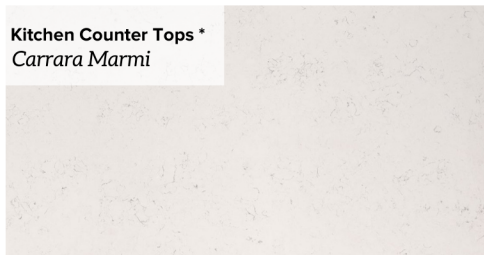

Home Selections

1117 Aurora

Entry, Kitchen, Living, Dining, Stairs
Regal Frontier | Bianco

Kitchen Island Cabinet Color *
18" Milano Roundover - Peppercorn

Kitchen Counter Tops *
Carrara Marmi

Kitchen Backsplash and Secondary Tub/Shower Surround
Catch Ice Glossy White 3x12
Grout | #641 Cool White

**Kitchen Upper, Lower Cabinets
Powder, Primary & Secondary Bath Cabinets**
Milano 18 Roundover | Extra White

**Powder Bath, Primary Bath, Secondary Bath & Utility Room Floor Tile
Primary Bath Tub and Side Wall of Shower Surround & Shower Niche**
Visconde Silver-Matte 12 x 24
Grout | #640 Artic White