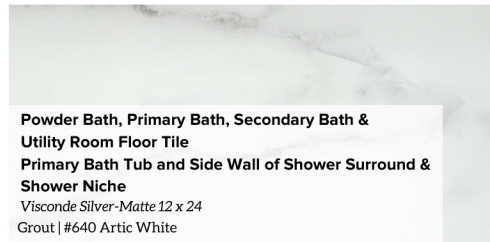

Home Selections

1117 Aurora

Entry, Kitchen, Living, Dining, Stairs
Regal Frontier | Bianco

Kitchen Island Cabinet Color *
18" Milano Roundover - Peppercorn

Kitchen Counter Tops *
Carrara Marmi

Kitchen Backsplash and Secondary Tub/Shower Surround
Catch Ice Glossy White 3x12
Grout | #641 Cool White

**Kitchen Upper, Lower Cabinets
Powder, Primary & Secondary Bath Cabinets**
Milano 18 Roundover | Extra White

**Powder Bath, Primary Bath, Secondary Bath & Utility Room Floor Tile
Primary Bath Tub and Side Wall of Shower Surround & Shower Niche**
Visconde Silver-Matte 12 x 24
Grout | #640 Artic White

Matte Black Hardware*
154SS - Throughout

Front Door *
Classic 3 Lite- 8' w/ Reeded Glass-Ebony Stain

Primary Shower Main Wall of Shower Surround *
Impulse Winter Chevron (Vertical Lay)
Grout | #640 Artic White