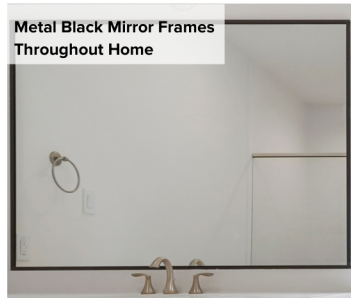

Home Selections

1117 Aurora

Entry, Kitchen, Living, Dining, Stairs
Regal Frontier | Bianco

Kitchen Island Cabinet Color *
18" Milano Roundover - Peppercorn

Kitchen Counter Tops *
Carrara Marmi

Kitchen Backsplash and Secondary Tub/Shower Surround
Catch Ice Glossy White 3x12
Grout | #641 Cool White

**Kitchen Upper, Lower Cabinets
Powder, Primary & Secondary Bath Cabinets**
Milano 18 Roundover | Extra White

**Powder Bath, Primary Bath, Secondary Bath & Utility Room Floor Tile
Primary Bath Tub and Side Wall of Shower Surround & Shower Niche**
Visconde Silver-Matte 12 x 24
Grout | #640 Artic White

Matte Black Hardware*
154SS - Throughout

Front Door *
Classic 3 Lite- 8' w/ Reeded Glass-Ebony Stain

Primary Shower Main Wall of Shower Surround *
Impulse Winter Chevron (Vertical Lay)
Grout | #640 Artic White

Primary Shower Floor Tile
Source Black 4" Hex
Grout | #11 Snow White

**Metal Black Mirror Frames
Throughout Home**

Primary & Secondary Bath Counter Tops
Snow White

Kitchen Trash Can Drawer Built In

Snowbound | Wall Color