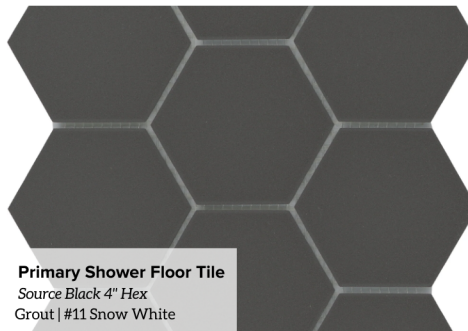

Home Selections

1117 Aurora

Entry, Kitchen, Living, Dining, Stairs
Regal Frontier | Bianco

Kitchen Island Cabinet Color *
18" Milano Roundover - Peppercorn

Kitchen Counter Tops *
Carrara Marmi

Kitchen Backsplash and Secondary Tub/Shower Surround
Catch Ice Glossy White 3x12
Grout | #641 Cool White

**Kitchen Upper, Lower Cabinets
Powder, Primary & Secondary Bath Cabinets**
Milano 18 Roundover | Extra White

**Powder Bath, Primary Bath, Secondary Bath & Utility Room Floor Tile
Primary Bath Tub and Side Wall of Shower Surround & Shower Niche**
Visconde Silver-Matte 12 x 24
Grout | #640 Artic White

Matte Black Hardware*
154SS - Throughout

Front Door *
Classic 3 Lite- 8' w/ Reeded Glass-Ebony Stain

Primary Shower Main Wall of Shower Surround *
Impulse Winter Chevron (Vertical Lay)
Grout | #640 Artic White

Primary Shower Floor Tile
Source Black 4" Hex
Grout | #11 Snow White

**Metal Black Mirror Frames
Throughout Home**

Primary & Secondary Bath Counter Tops
Snow White

Kitchen Trash Can Drawer Built In

Snowbound | Wall Color