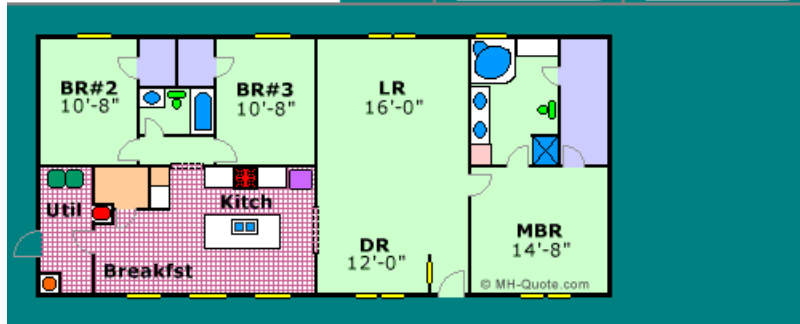

C838

28' X 64'

Approx. 1620 sq. ft.

3 bed / 2 bath

Options & Standard Features

Click Here for Availability

Photos Not Available

0Feet 10 20 30 40 50 60 70 80