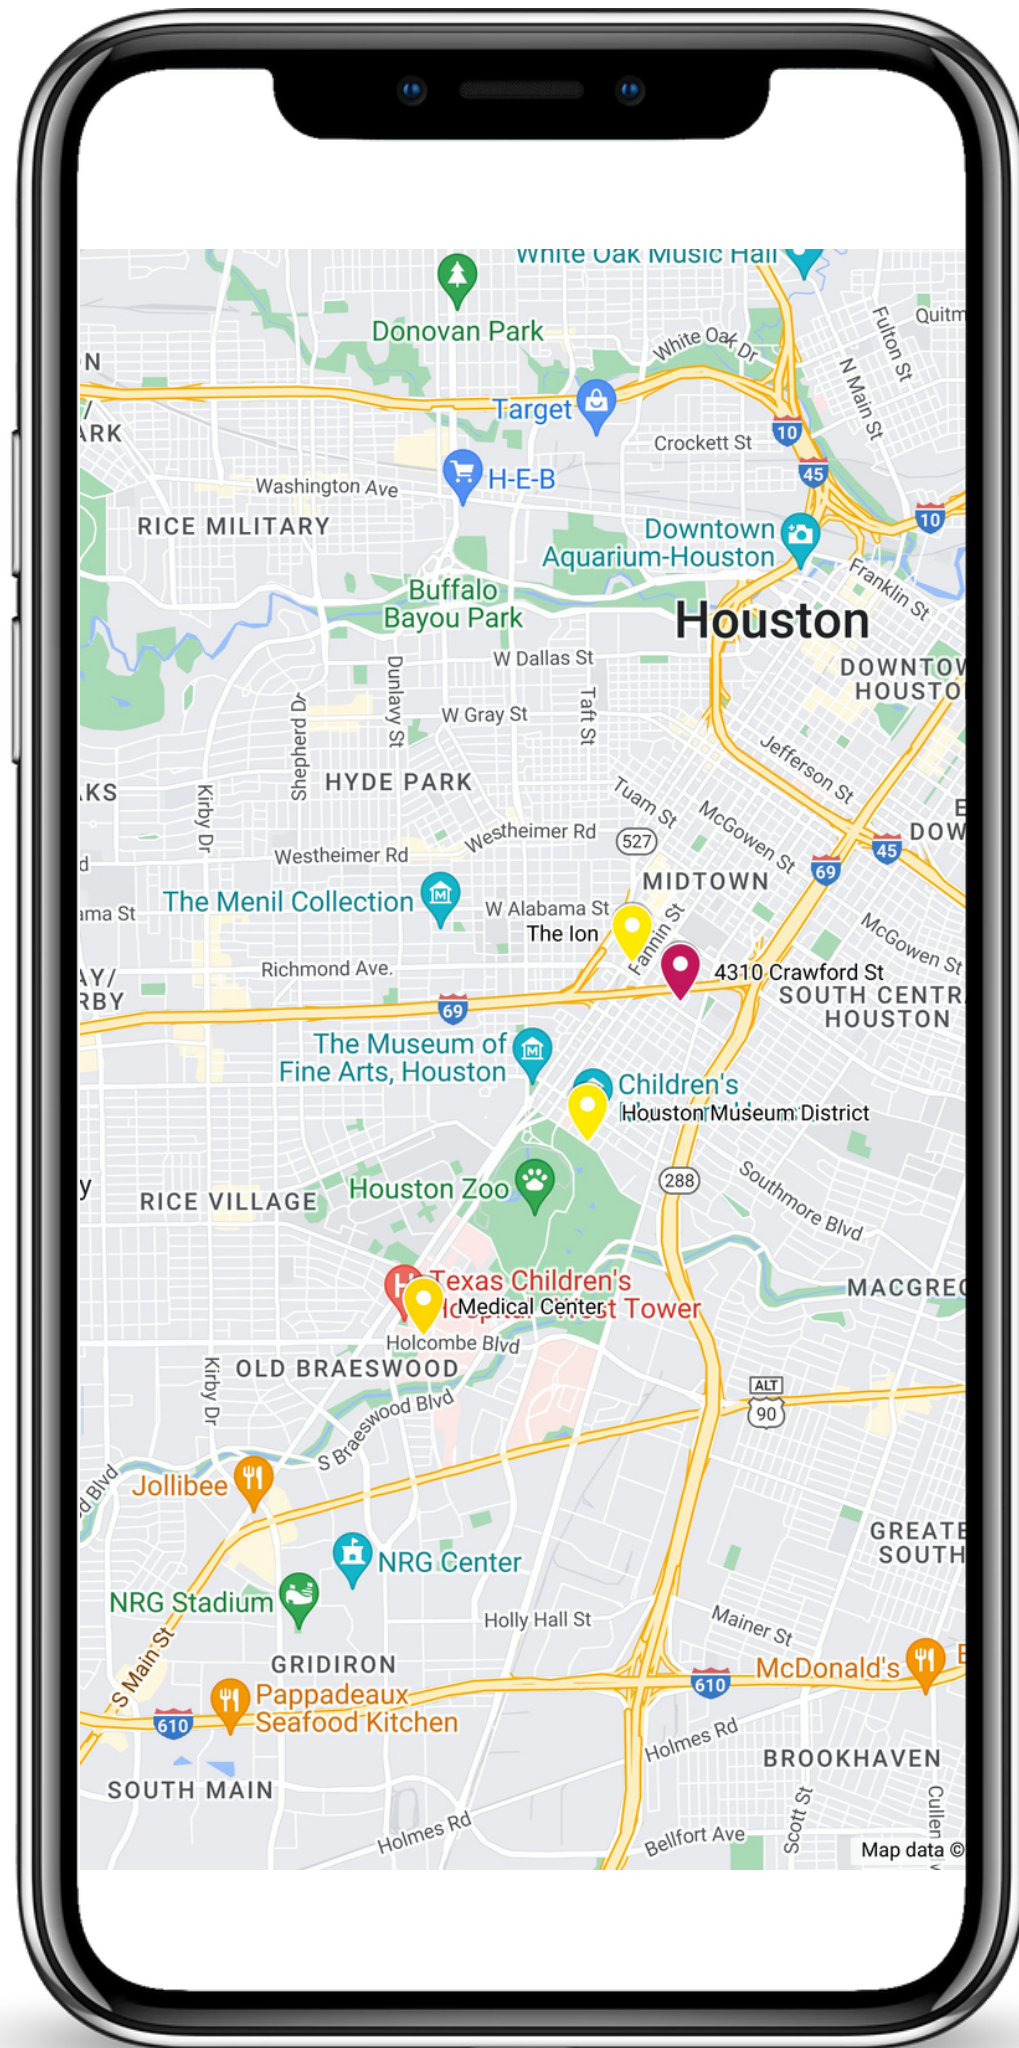

# crawford place

# the location

A fantastic opportunity for you to live in a unique, beautiful, and modern house located in the highly sought-after Museum District. This is your chance to be a part of an upscale and vibrant community, with easy access to the Medical Center, Downtown, and Herman Park.

# Market area- Rice/Museum District

**Ion District**

**@ 3 min**

Innovation District

**Museums**

**@ 5 min**

- Houston Museum of Natural Science
- Childrens Museum of Houston
- Houston Museum of Fine Arts

**Rice University**