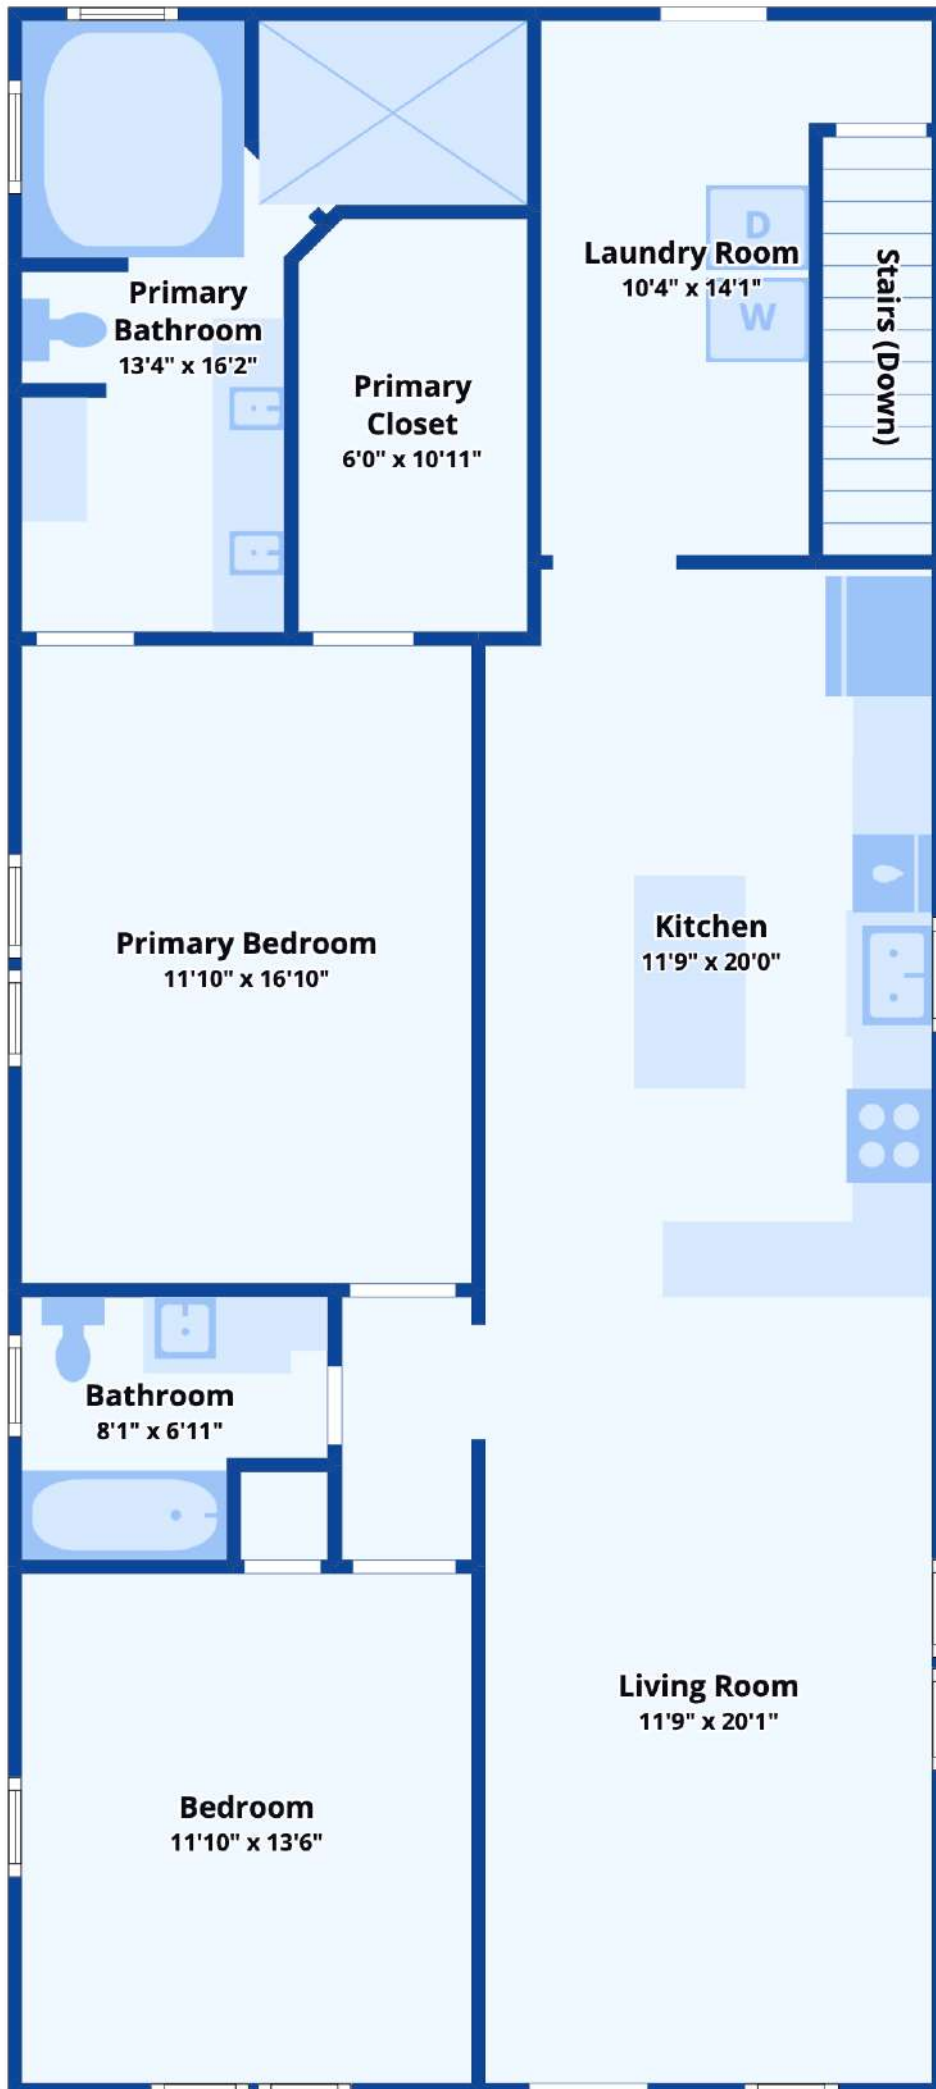

Stairs (Up)

Garage
23'10" x 52'11"

Bathroom
5'10" x 6'7"

Primary Bathroom
13'4" x 16'2"

Primary Closet
6'0" x 10'11"

Laundry Room
10'4" x 14'1"

Stairs (Down)

Primary Bedroom
11'10" x 16'10"

Kitchen
11'9" x 20'0"

Bathroom
8'1" x 6'11"

Living Room
11'9" x 20'1"

Bedroom
11'10" x 13'6"

Entry