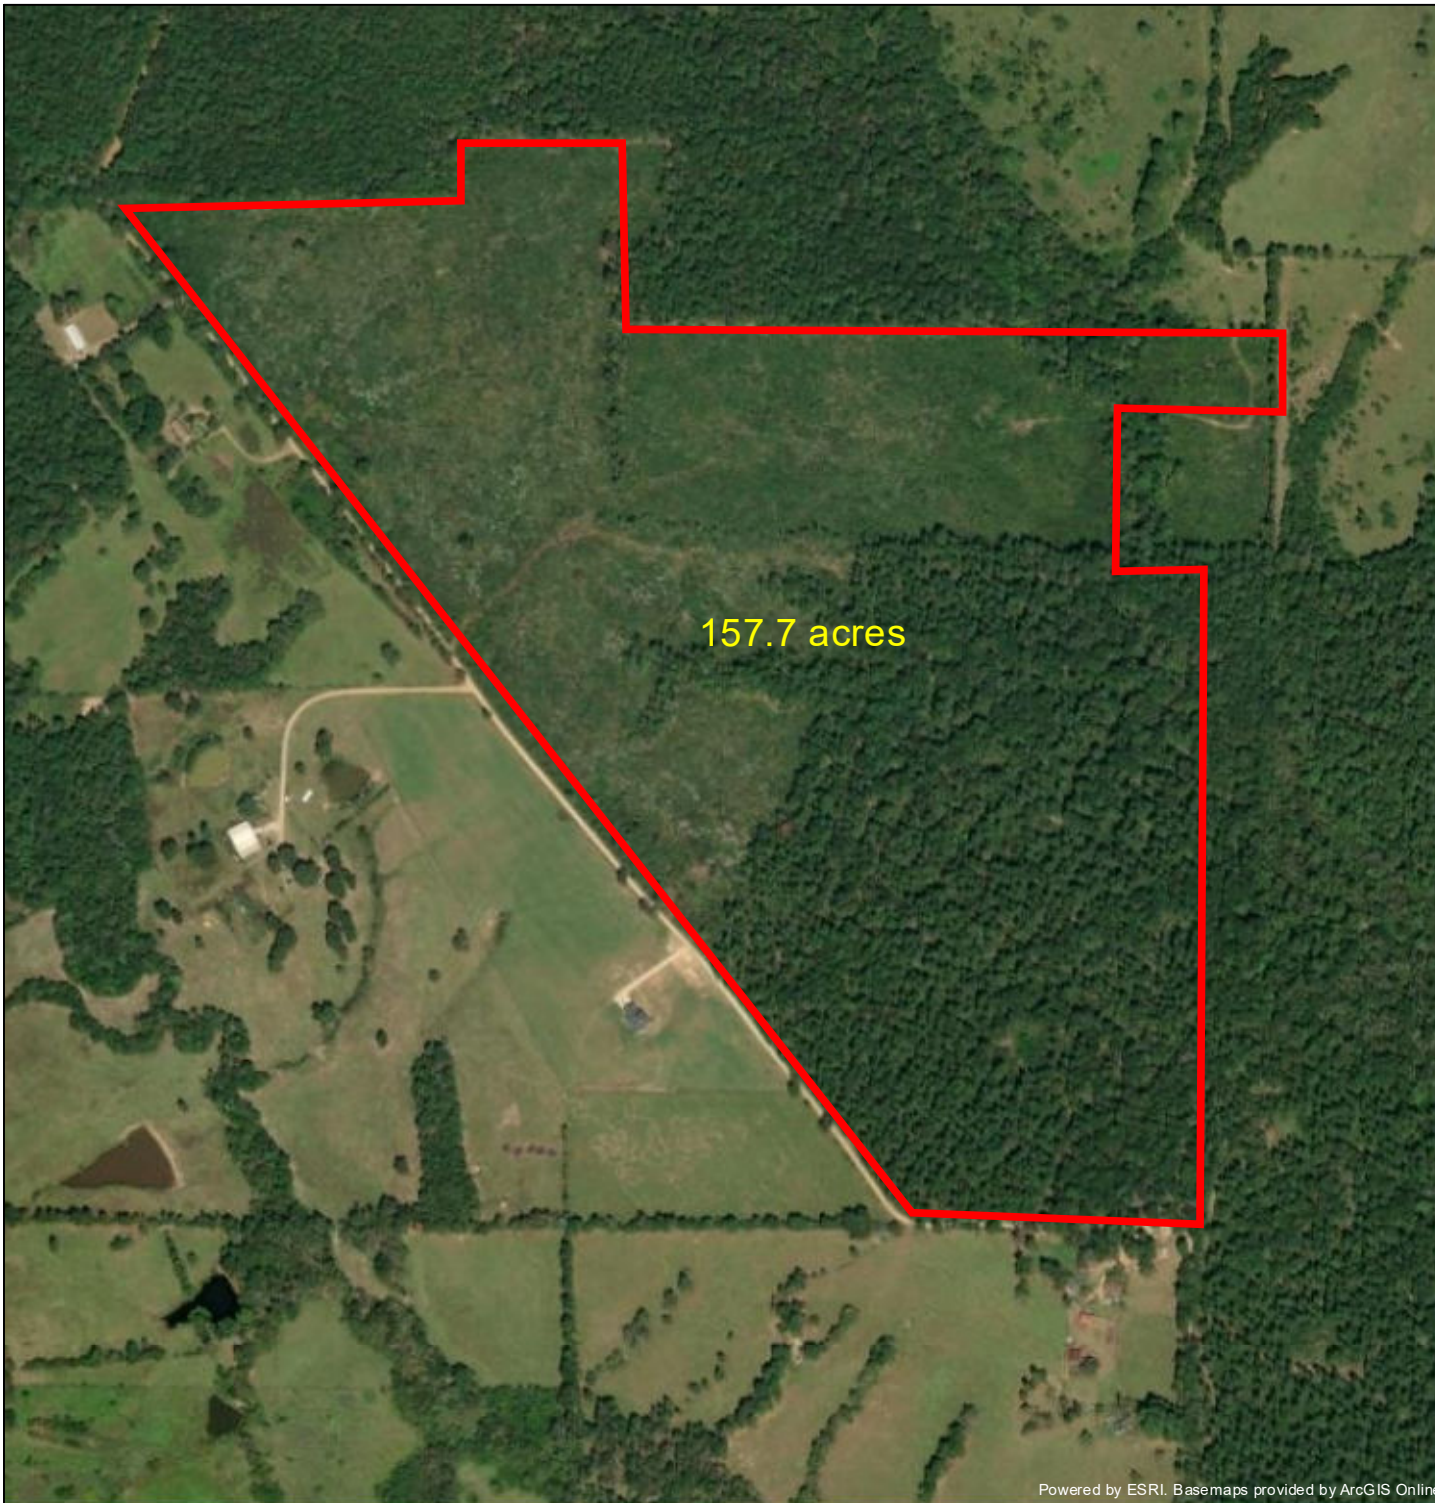

CR 3169

157.7 acres

Created: 7/26/2023

TEXAS A&M
FOREST SERVICE

Created using Map My Property in TexasForestInfo.tamu.edu