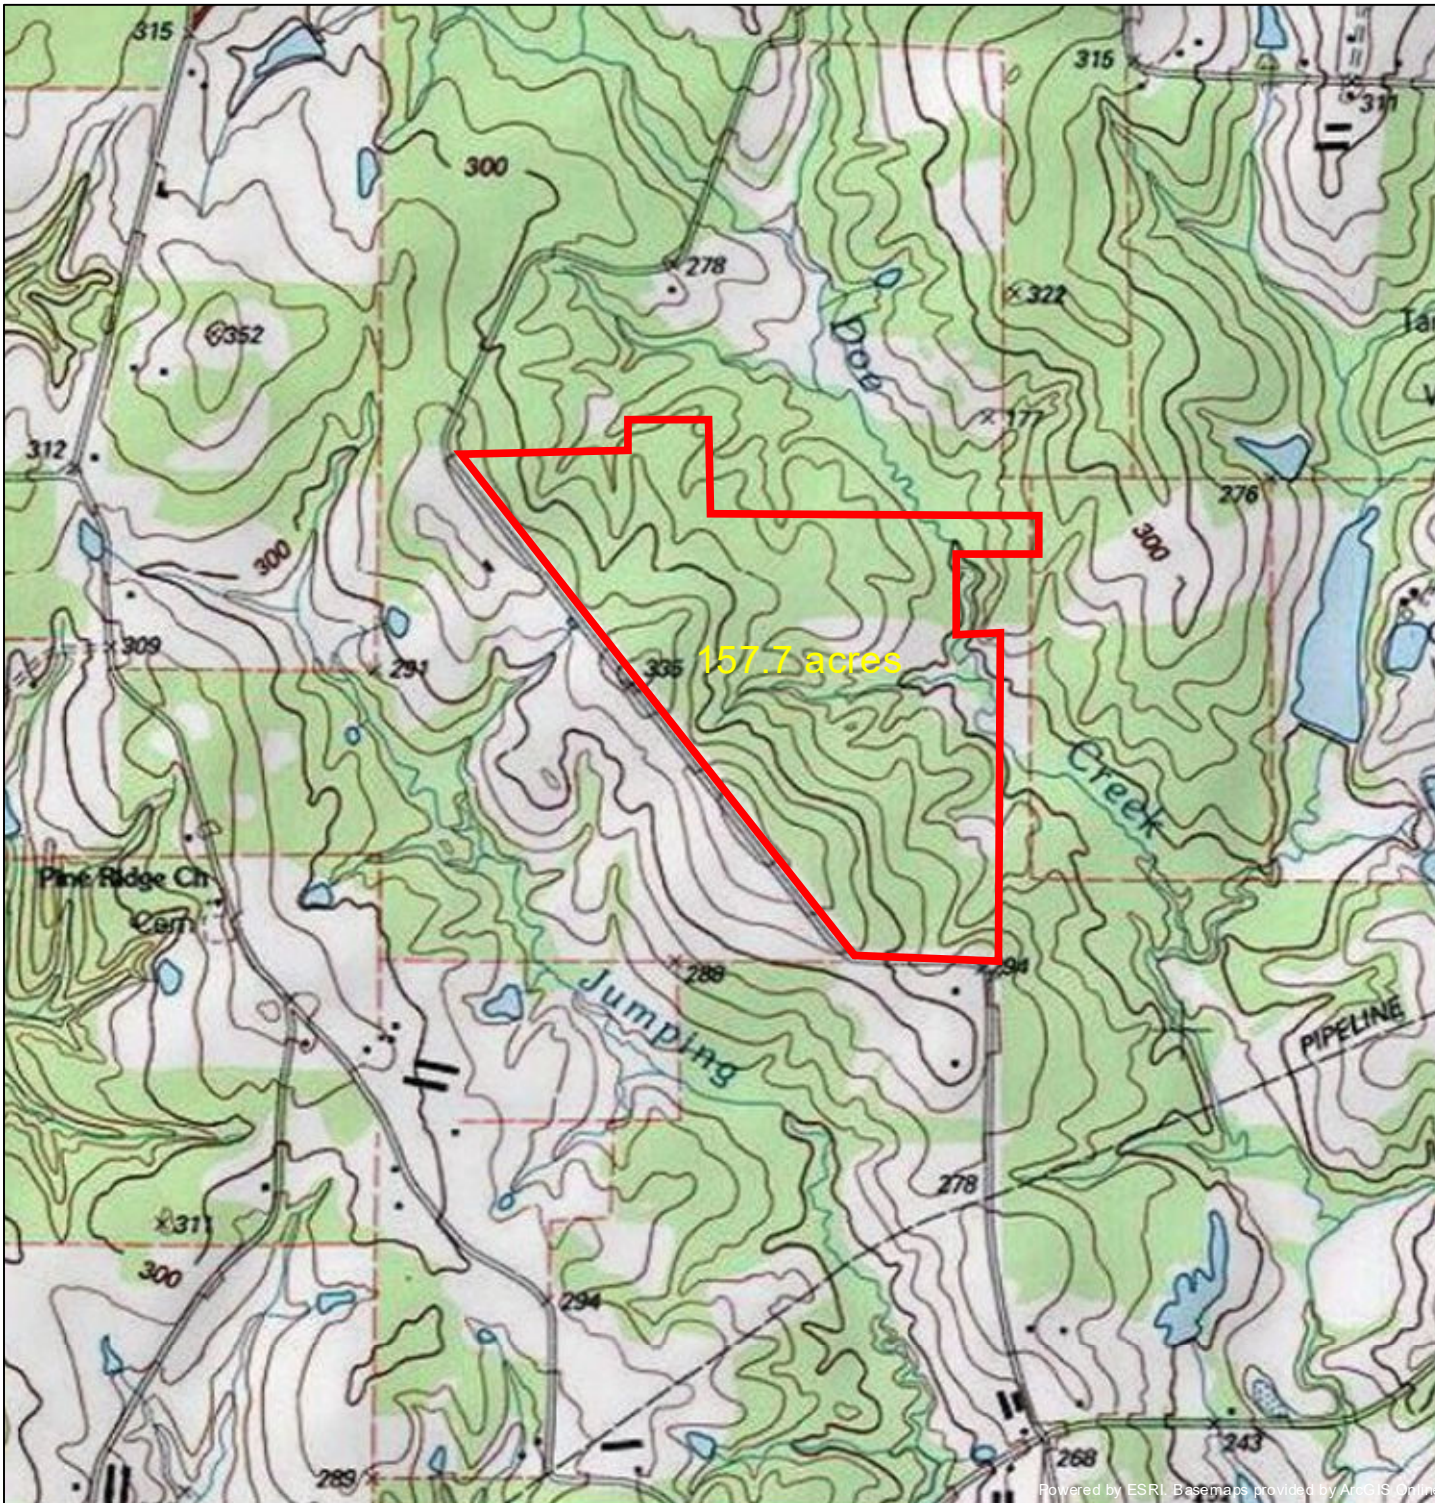

CR 3169 TOPO

Created: 7/26/2023

TEXAS A&M
FOREST SERVICE

Created using Map My Property in TexasForestInfo.tamu.edu