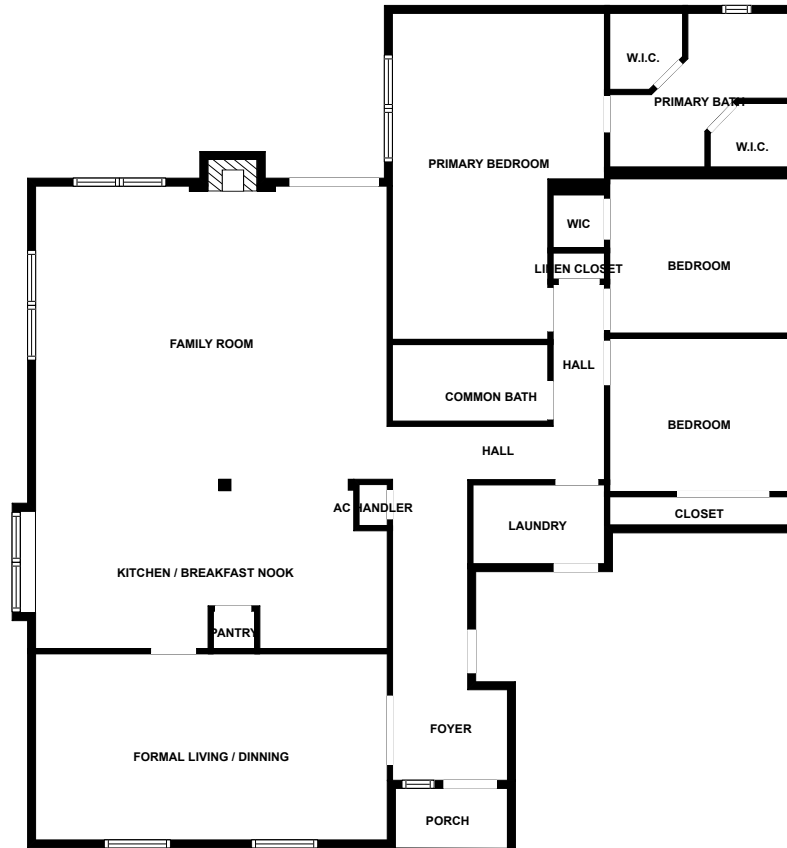

Home report

Boxelder Drive 3426 3431
Boxelder drive
Houston

Highlights

3 Bedroom

1 Bath

19 Doors

14 Windows

Nearby services Data source: Google Maps

Floor plan

MEASUREMENTS ARE CALCULATED BY CUBICASA TECHNOLOGY. DEEMED HIGHLY RELIABLE BUT NOT GUARANTEED.

Appendix 1: Data sheet

Pantry - 1	Closet - 2	Closet - WalkIn - 2
Utility - 1	Utility - Laundry - 1	Bedroom - 3
Bedroom - Master - 1	Bath - 1	Bath - Master - 1
Entry - 1	Entry - Foyer - 1	Outdoor - 1
Outdoor - Porch - 1	Hall - 2	