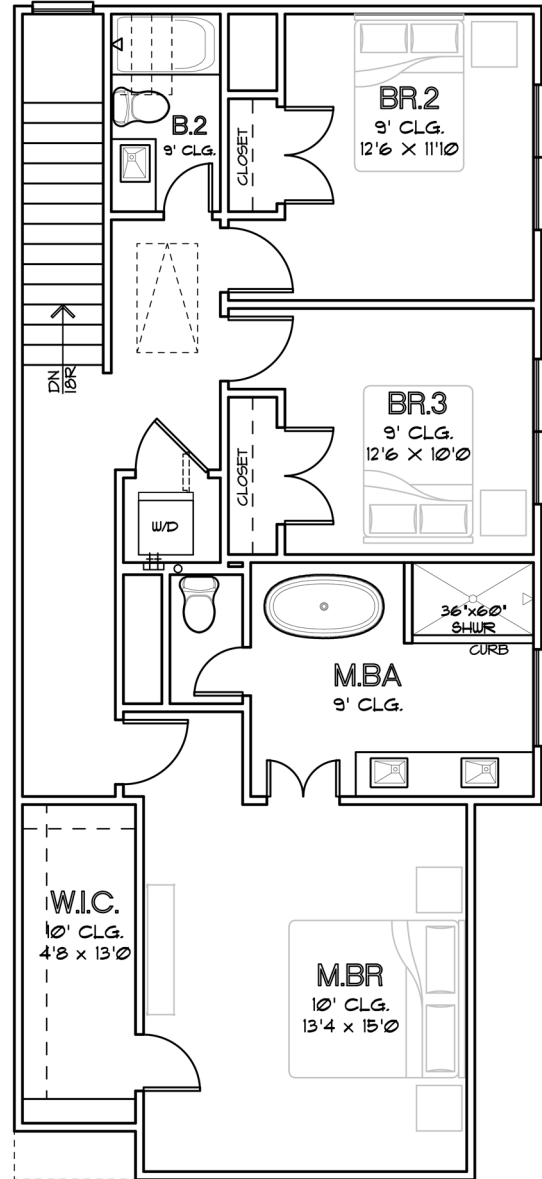

CITY HOMES
CHOICE

KOLBE PARK
THE HAWTHORNE
1,542 SQ.FT.

FIRST FLOOR

SECOND FLOOR

CHOICE IS THE ULTIMATE LUXURY