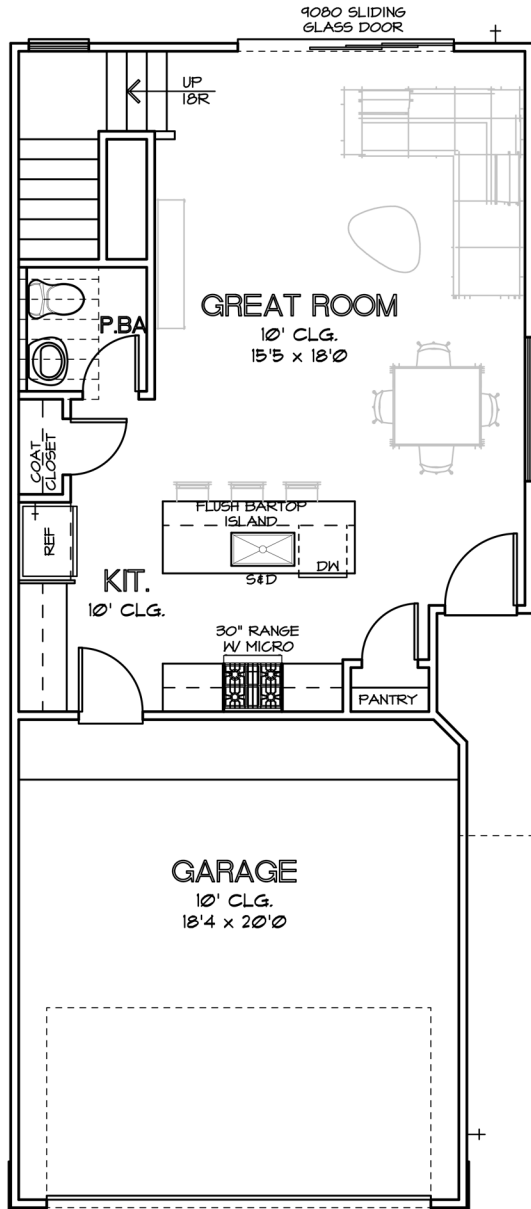

CITY HOMES
CHOICE

KOLBE PARK
THE HAWTHORNE
1,542 SQ.FT.

FIRST FLOOR

SECOND FLOOR

CHOICE IS THE ULTIMATE LUXURY