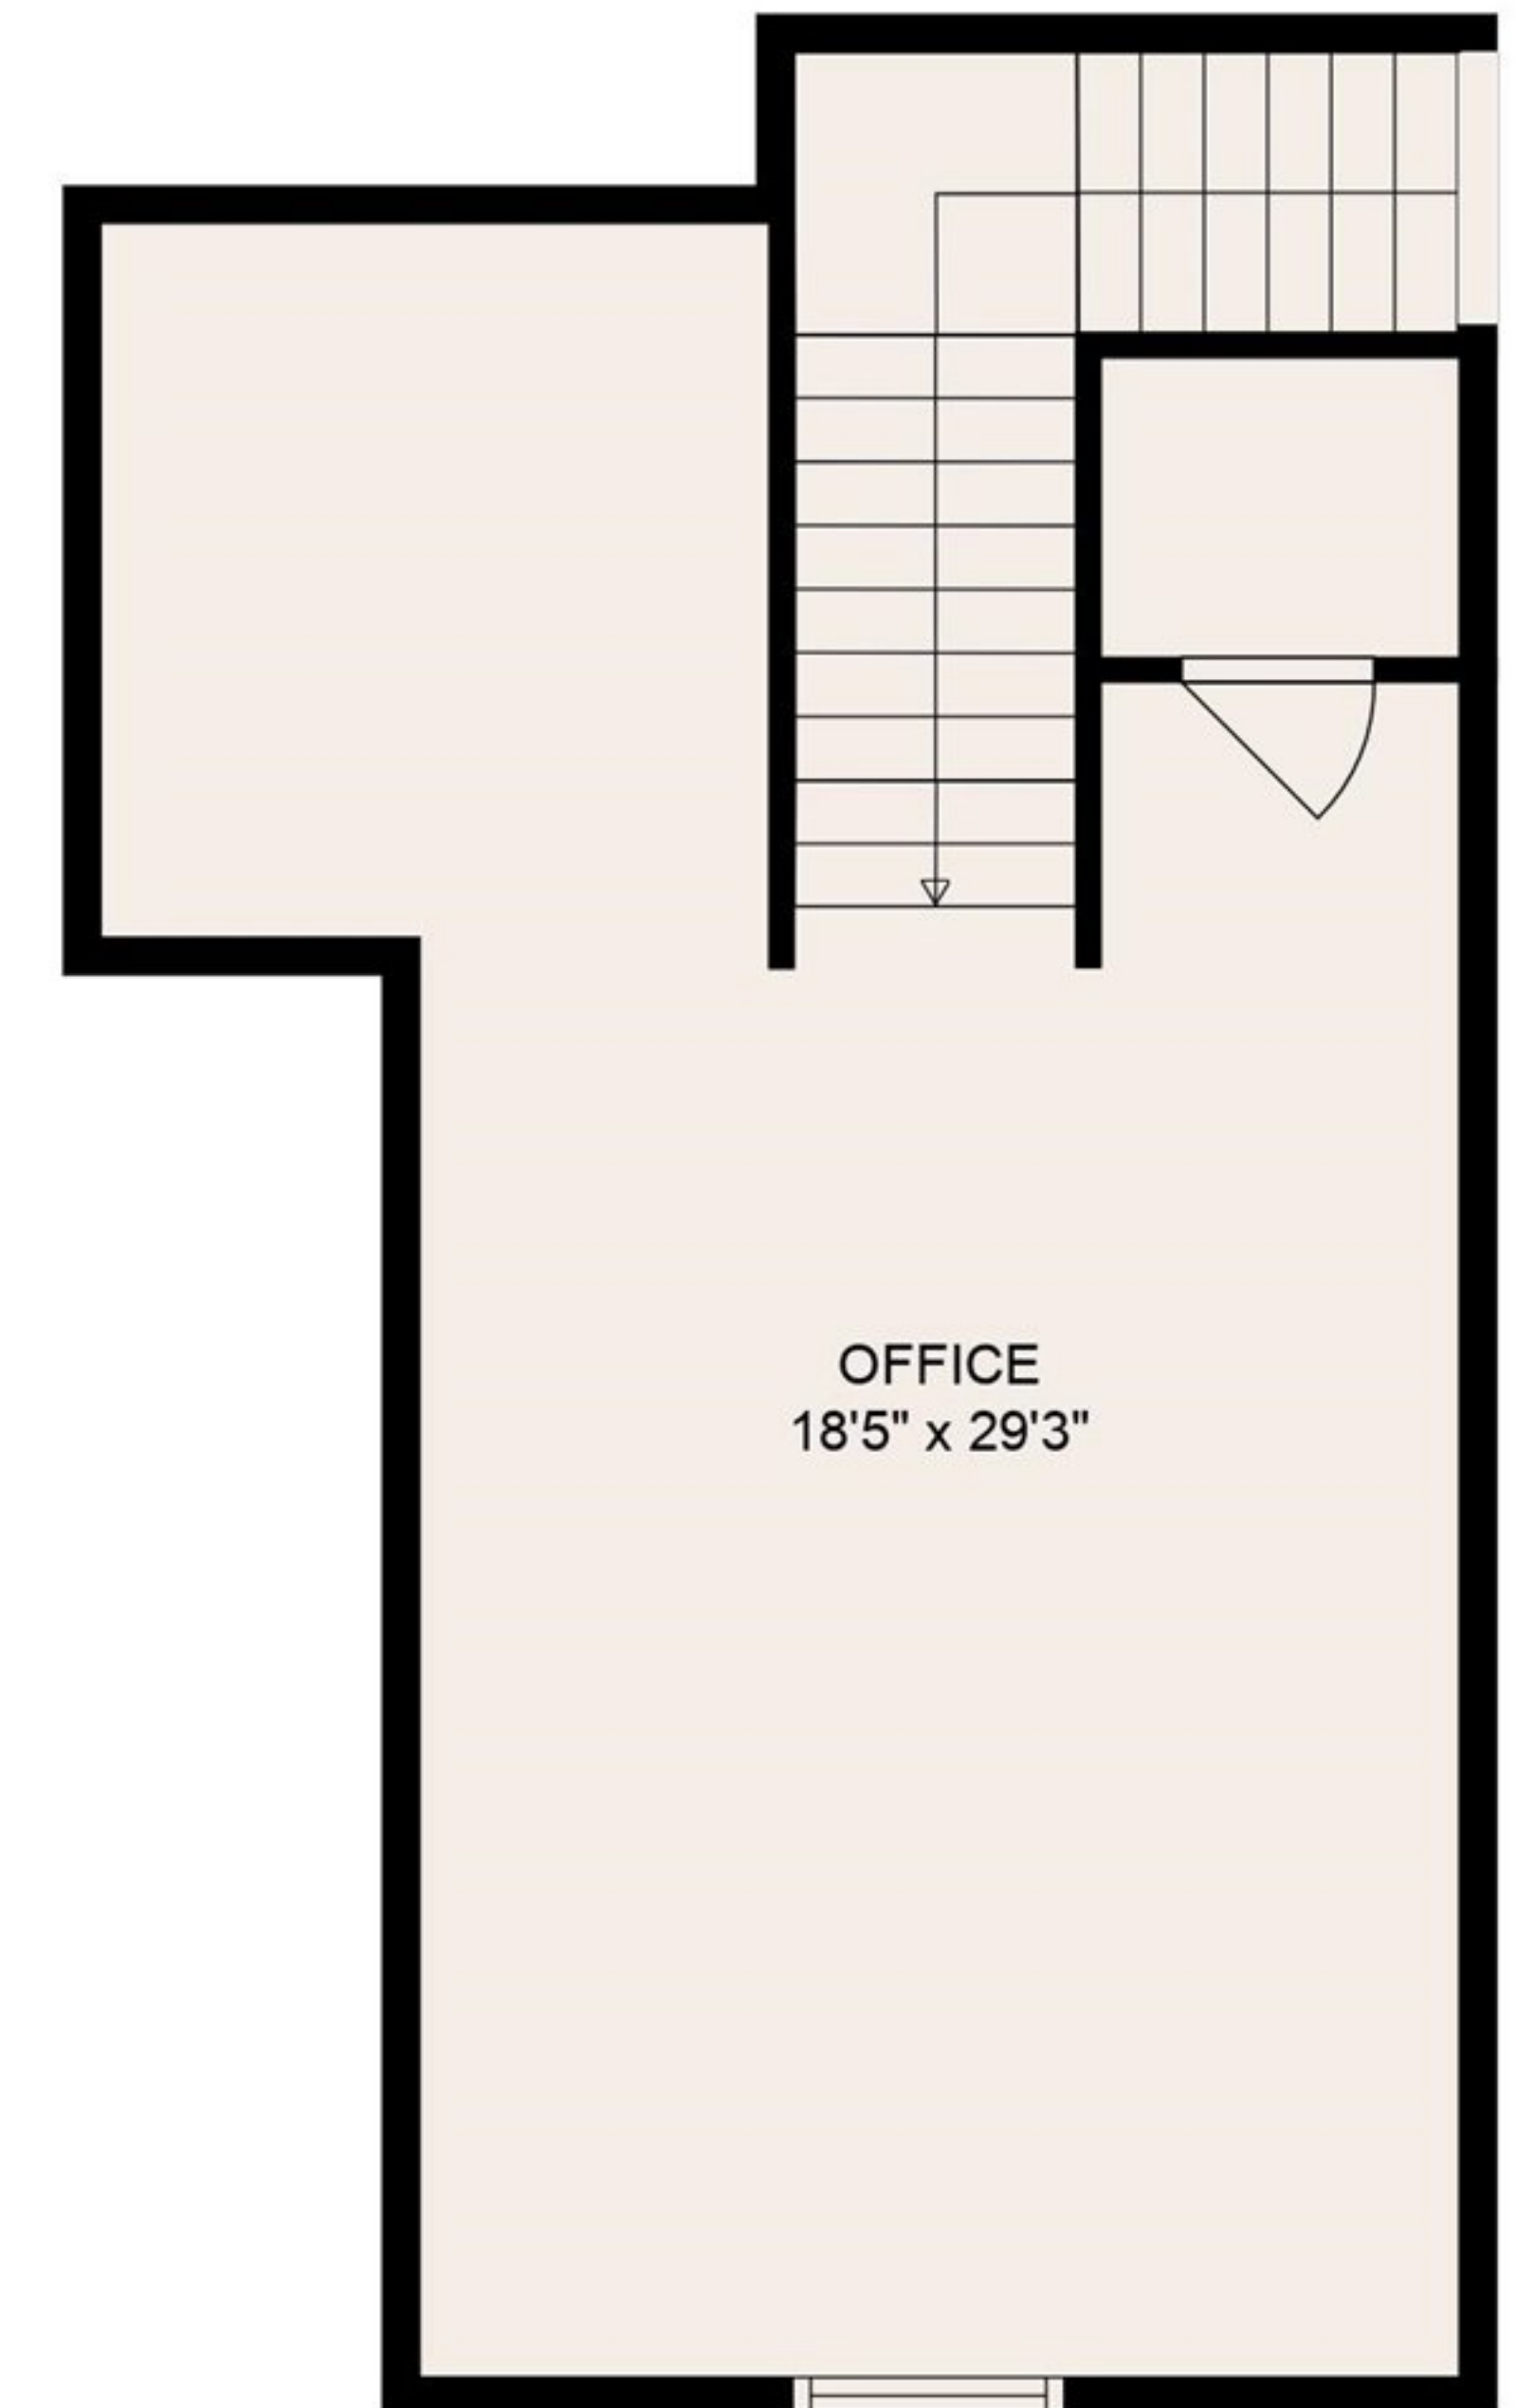

FLOOR 1

FLOOR 2

Total scanned area: 2863 sq. ft

SIZES AND DIMENSIONS ARE APPROXIMATE. ACTUAL MAY VARY.