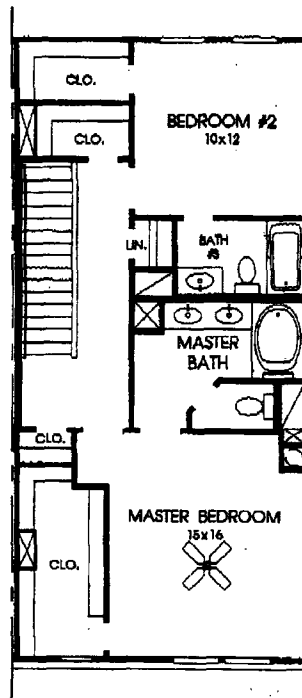

THIRD FLOOR

PERRY HOMES