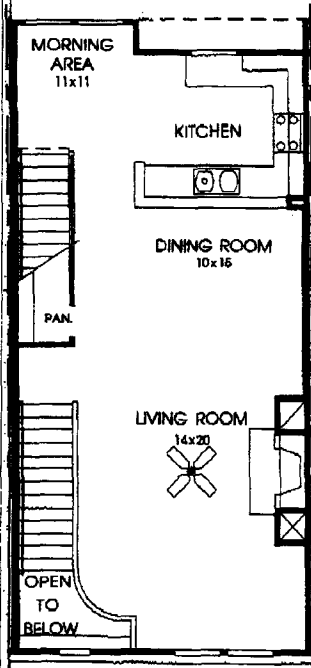

SECOND FLOOR