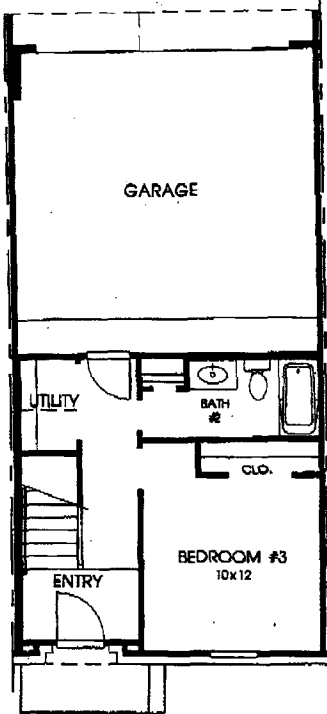

DESIGNS

Plan 2016

This Townhome contains approximately 2,016 square feet and includes three bedrooms and three baths.

FIRST FLOOR