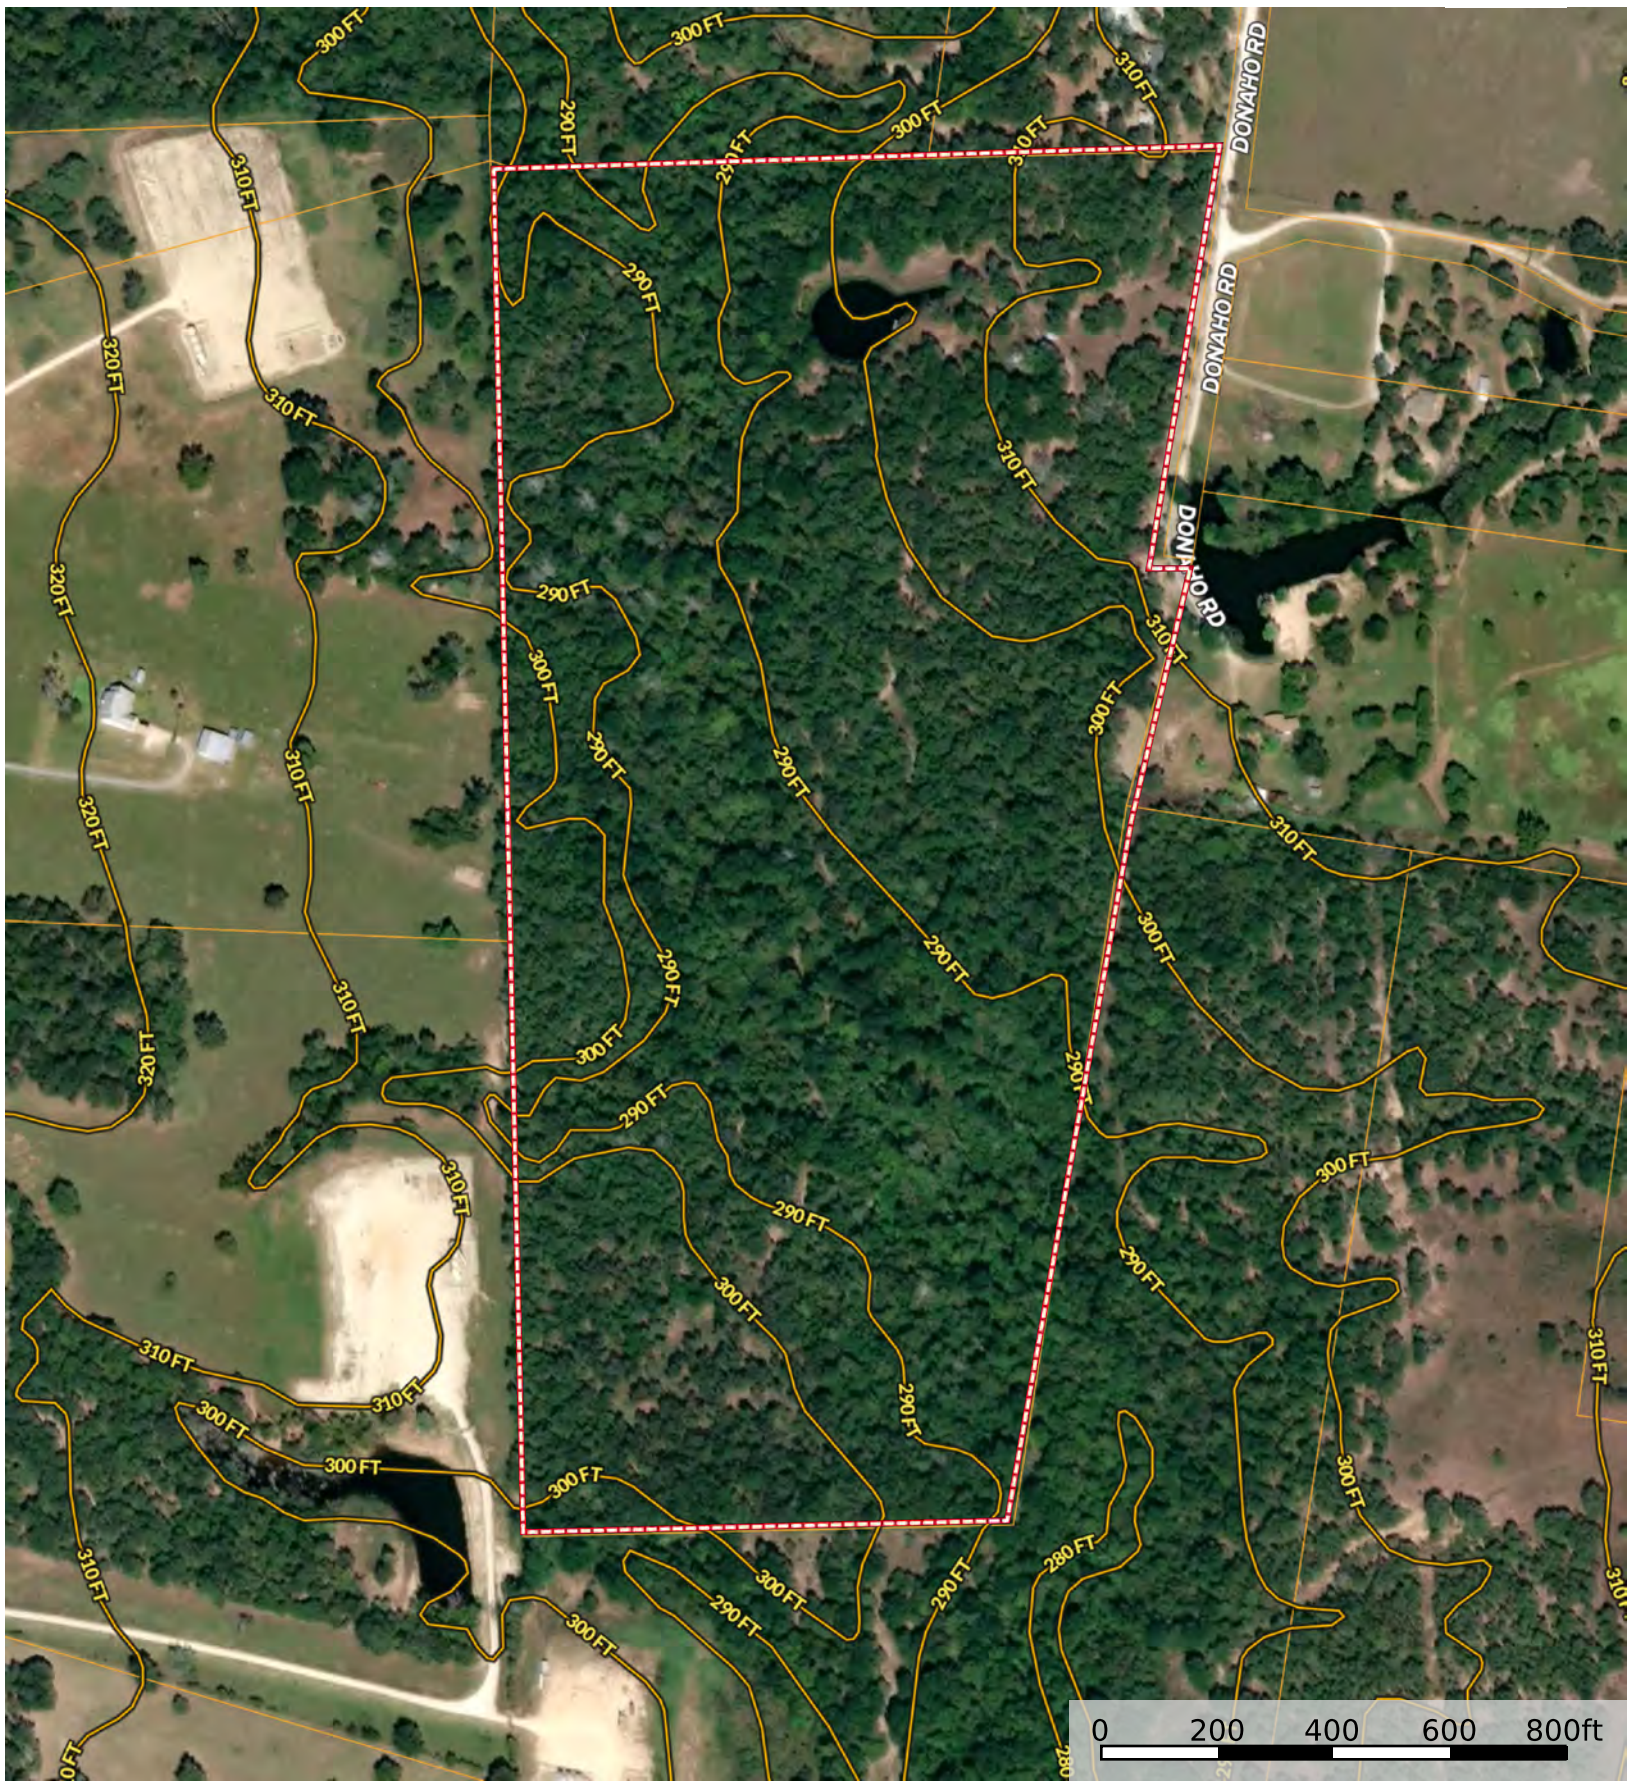

4746 Donaho Rd  
Madison County, Texas, 55.774 AC +/-

- Boundary
- NOT AVAILABLE
- Voltage 0 - 99 KV
- Voltage 100 - 161 KV
- Voltage 220 - 287 KV
- Voltage 345 KV
- Voltage 500 KV