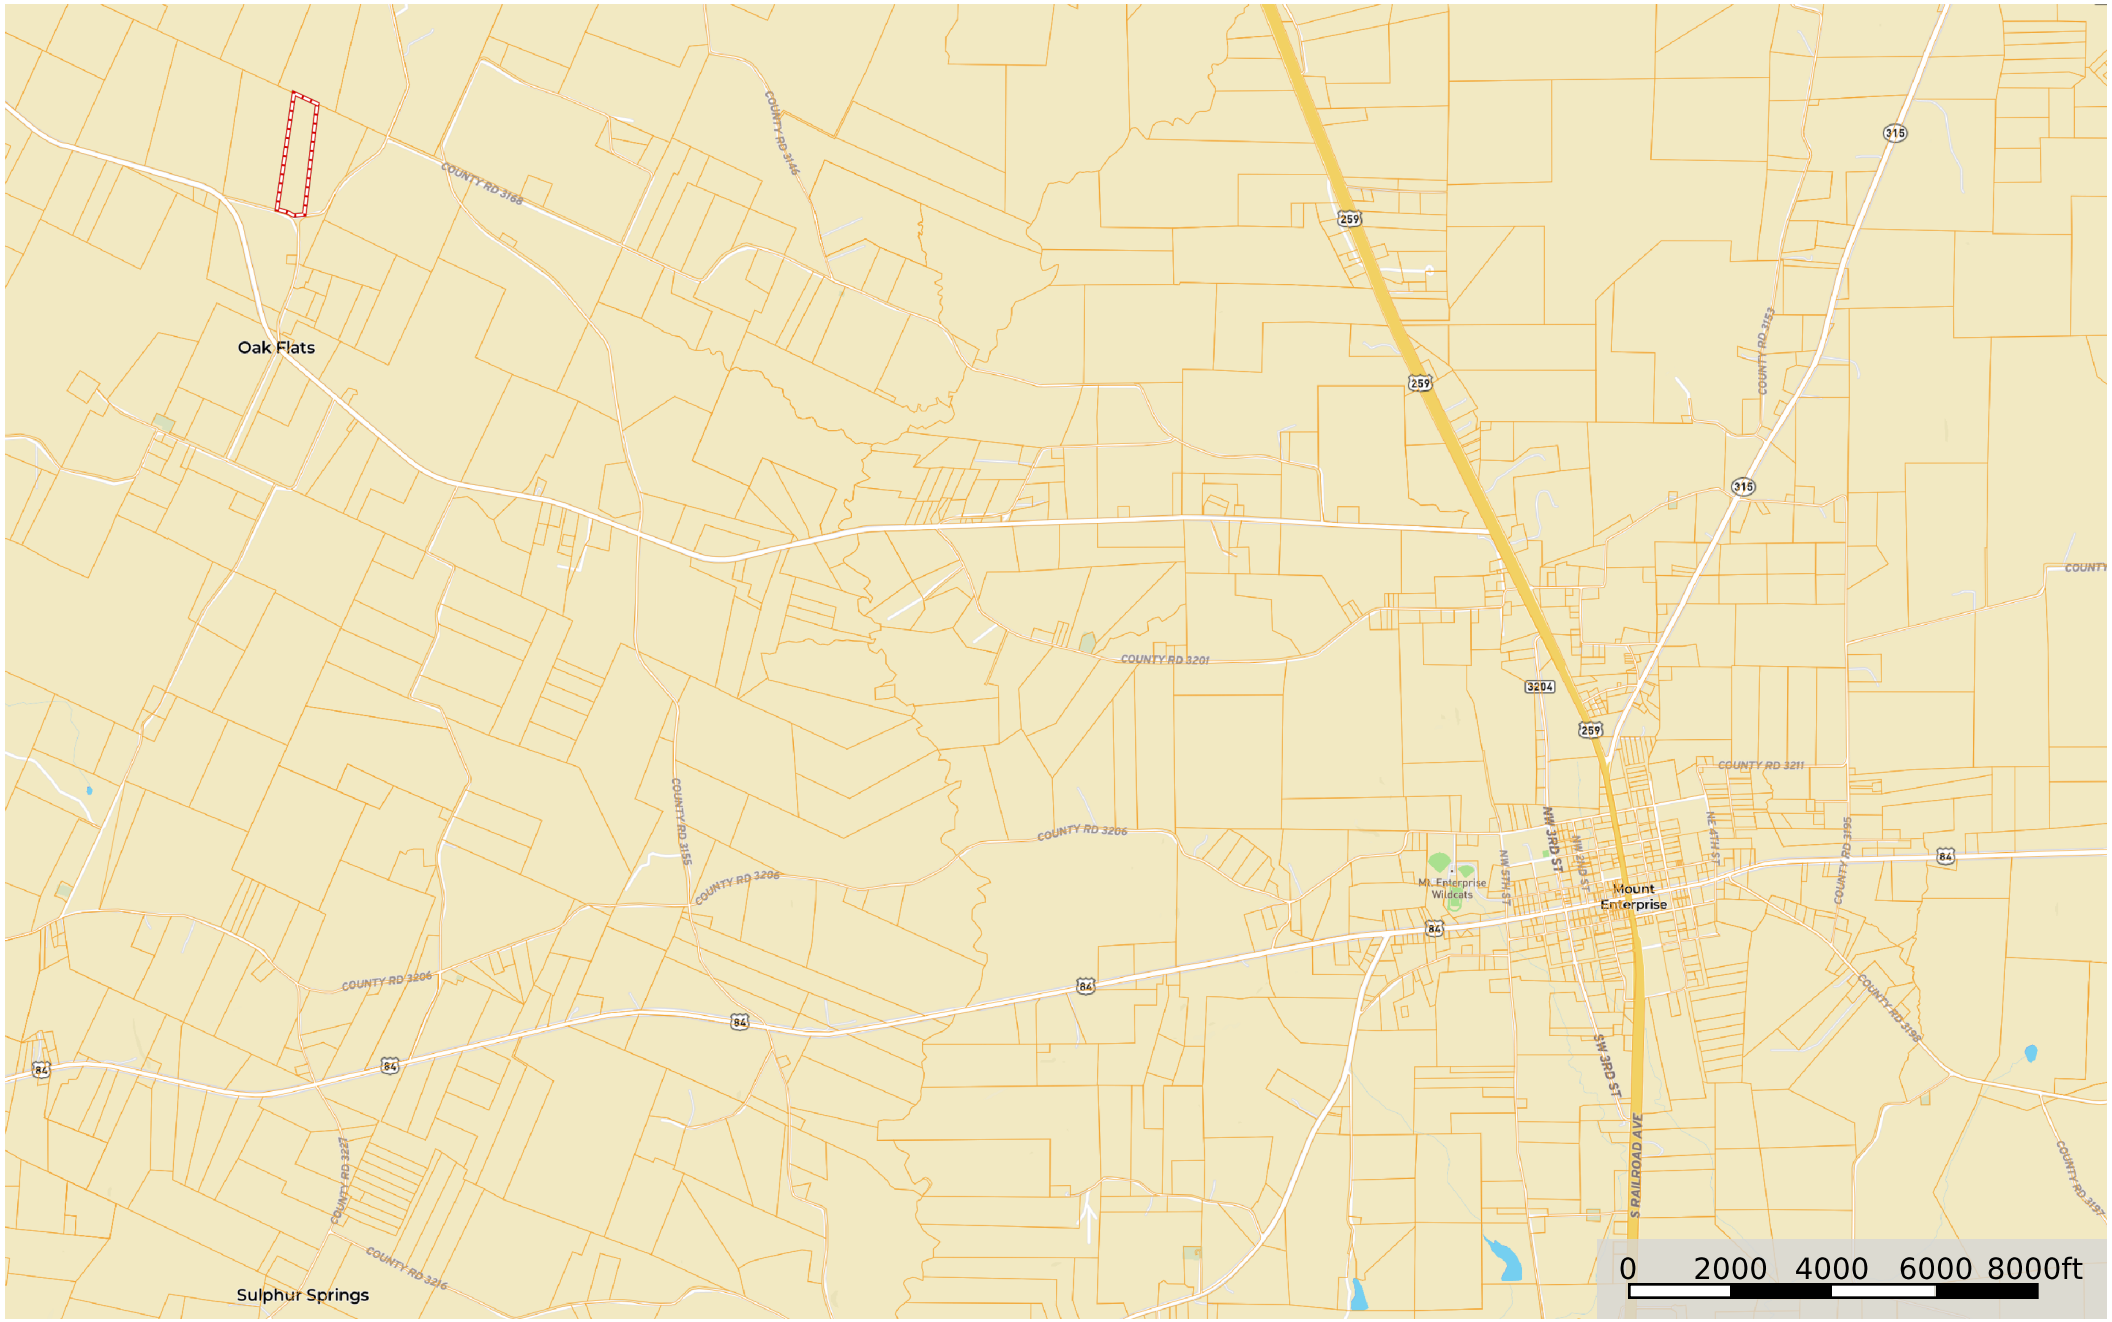

# 25.0 ACRES, RUSK COUNTY, TEXAS

Texas, AC +/-

Boundary