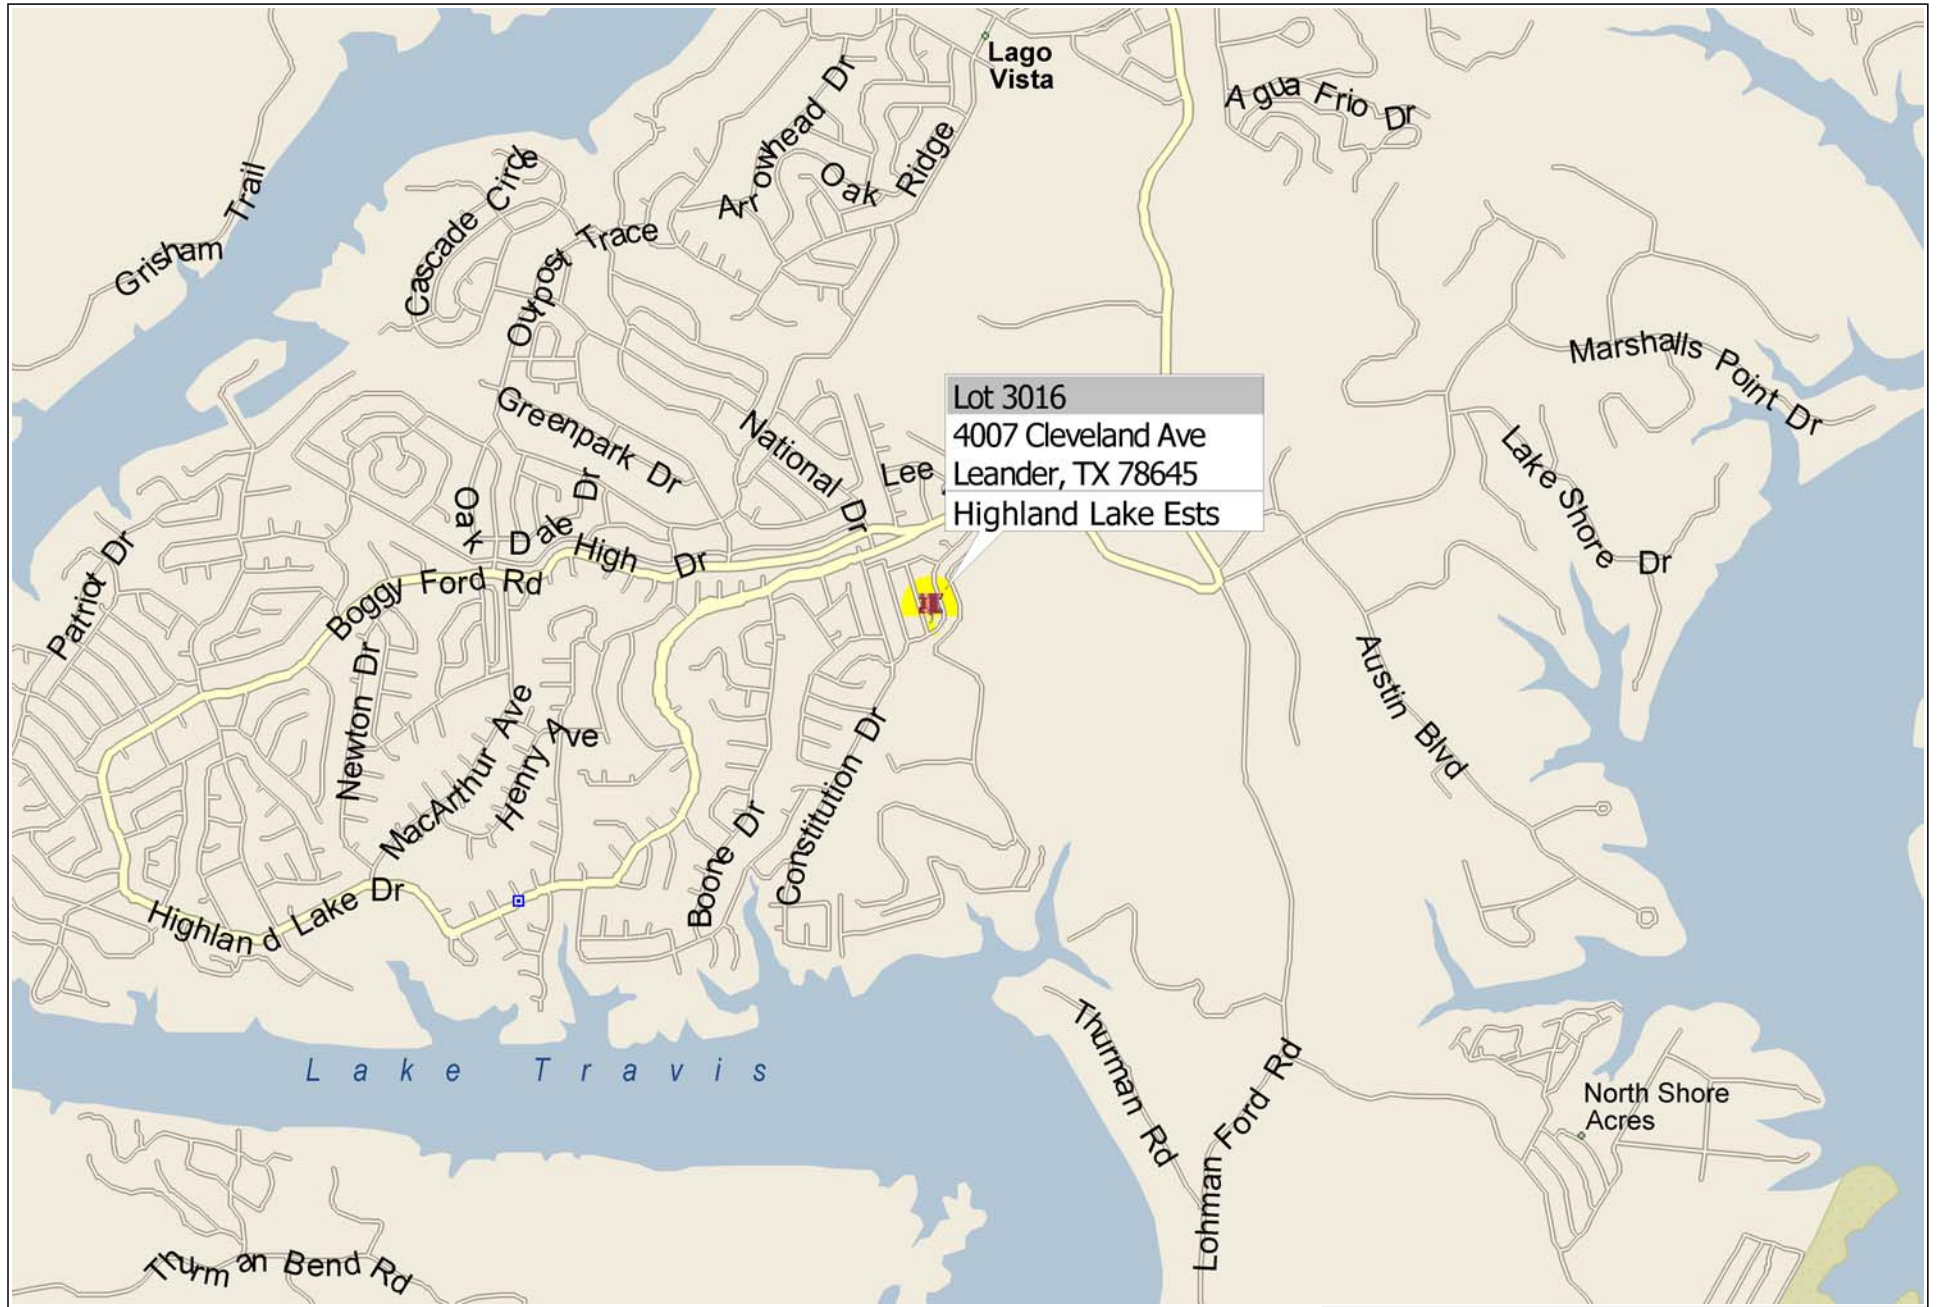

4007 Cleveland Ave [Lot 3016] Highland Lake Estates

Lot 3016
4007 Cleveland Ave
Leander, TX 78645
Highland Lake Ests

CLEVELAND AVE

COOPER LN

900 FT

880 FT

900 FT

FT