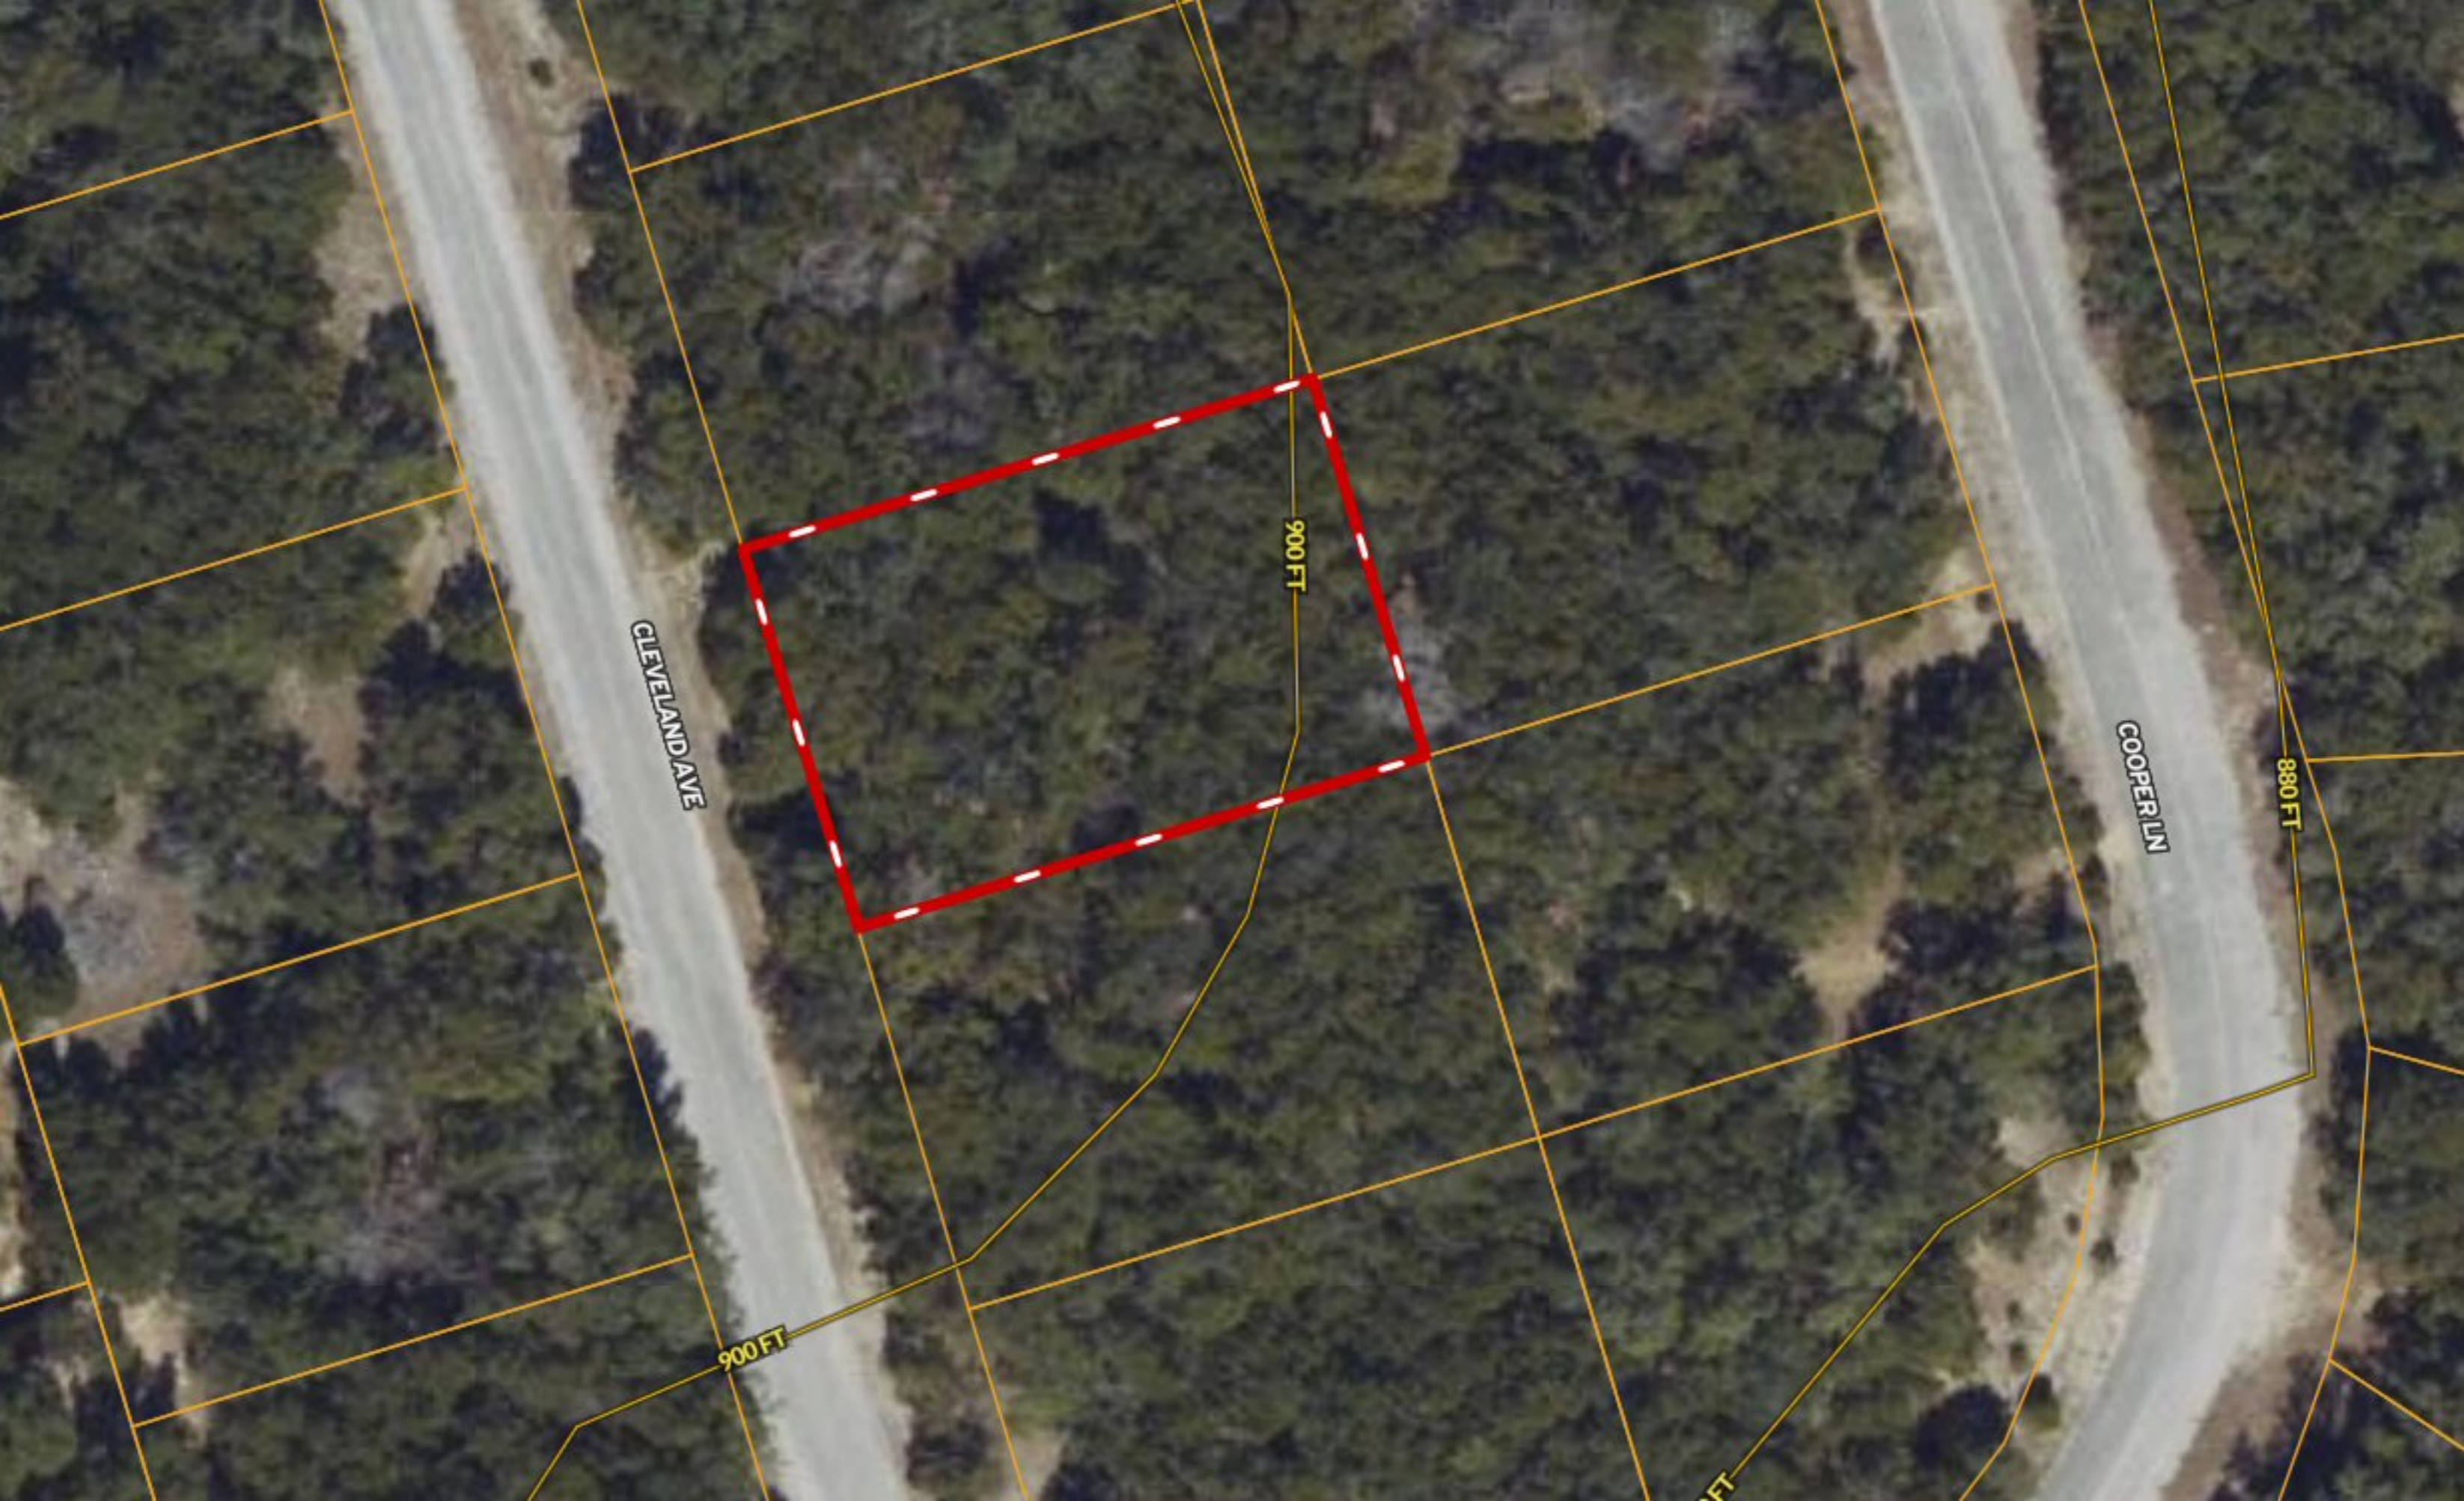

4007 Cleveland Ave [Lot 3016] Highland Lake Estates

Lot 3016
4007 Cleveland Ave
Leander, TX 78645
Highland Lake Ests

CLEVELAND AVE

COOPER LN

900 FT

880 FT

900 FT

FT