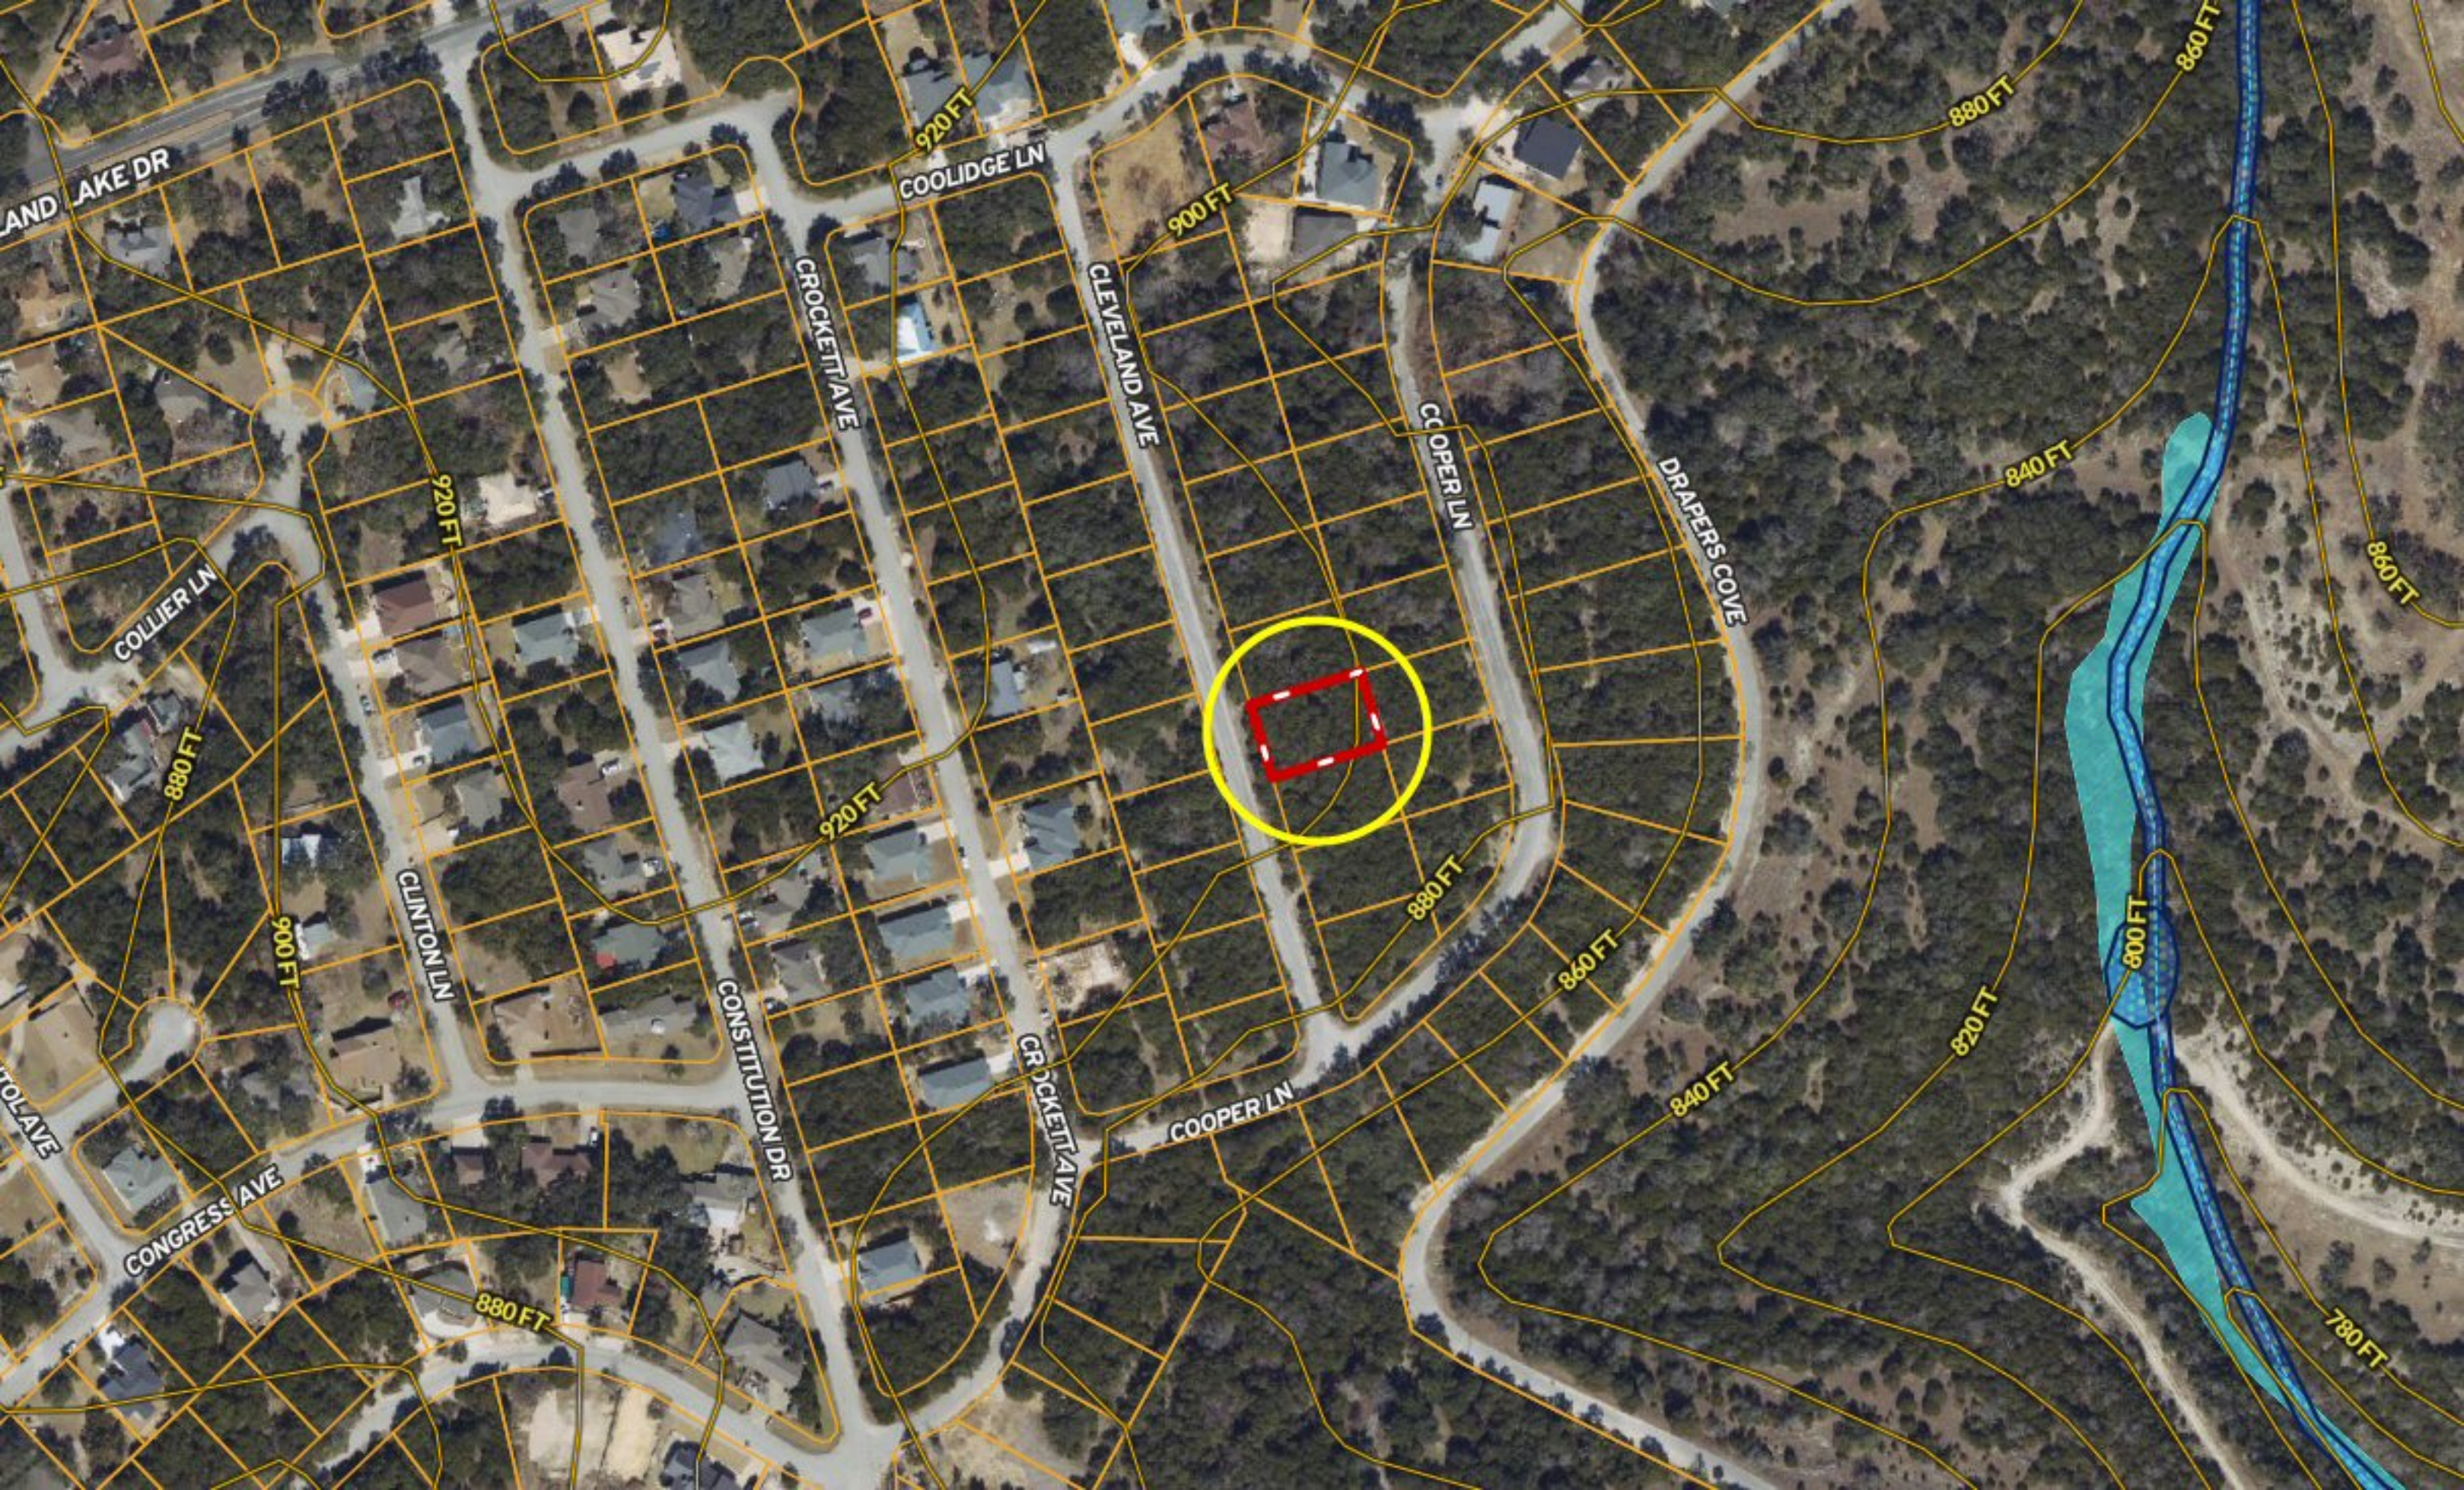

4007 Cleveland Ave [Lot 3016] Highland Lake Estates

Lot 3016
4007 Cleveland Ave
Leander, TX 78645
Highland Lake Ests

CLEVELAND AVE

COOPER LN

900 FT

880 FT

900 FT

FT