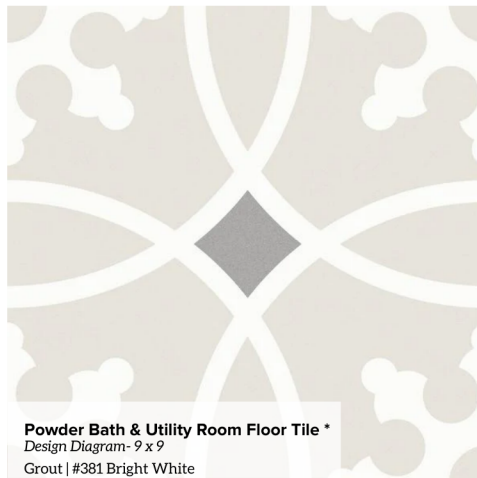

Home Selections

5223 A Inker

Entry, Kitchen, Living, Dining, Stairs
Regal Frontier | Mesa

Front Door *
Marginal 6 Lite- 8' Over 1 Panel w/Flemish Glass
Ebony Stain

Kitchen Lower & Island Cabinets Color *
18" Milano Roundover - Repose Gray

Kitchen Counter Tops *
Carrara Mist

Powder Bath & Utility Room Floor Tile *
Design Diagram- 9 x 9
Grout | #381 Bright White

Primary Shower Floor Tile
Source Pure White- 3" Hex
Grout | #381 Bright White

Kitchen Upper Cabinets
Primary Bath & Secondary Bath Cabinets
Milano 18 Roundover | Extra White

Primary & Secondary Bath Floor Tile
Visconde Silver-Matte 12 x 24
Grout | #381 Bright White

Secondary Bath Tub/Shower Surround
Catch Ice Glossy- 3 x 6 (Staggered Layout Horizontal)
Grout | #381 Bright White