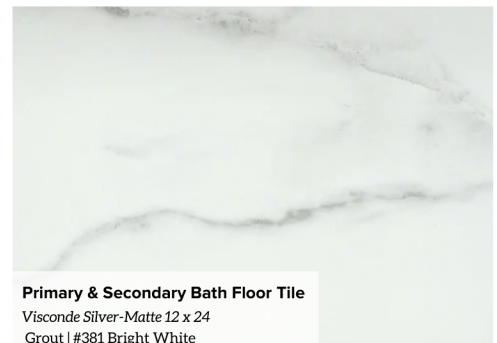

Home Selections

5223 A Inker

Entry, Kitchen, Living, Dining, Stairs
Regal Frontier | Mesa

Front Door *
Marginal 6 Lite- 8' Over 1 Panel w/Flemish Glass
Ebony Stain

Kitchen Lower & Island Cabinets Color *
18" Milano Roundover - Repose Gray

Kitchen Counter Tops *
Carrara Mist

Powder Bath & Utility Room Floor Tile *
Design Diagram- 9 x 9
Grout | #381 Bright White

Primary Shower Floor Tile
Source Pure White- 3" Hex
Grout | #381 Bright White

Kitchen Upper Cabinets
Primary Bath & Secondary Bath Cabinets
Milano 18 Roundover | Extra White

Primary & Secondary Bath Floor Tile
Visconde Silver-Matte 12 x 24
Grout | #381 Bright White

Secondary Bath Tub/Shower Surround
Catch Ice Glossy- 3 x 6 (Staggered Layout Horizontal)
Grout | #381 Bright White