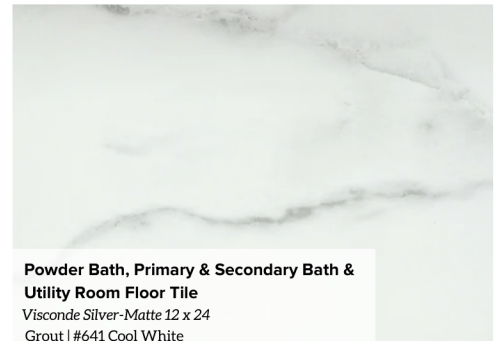

Home Selections

5223 Inker

**Entry, Kitchen, Living, Dining, Stairs
Gameroom/Halls***
Regal Frontier | Bianco

Kitchen Island Cabinet Color *
18" Milano Roundover - Dover Gray

Kitchen Counter Tops *
Carrara Marmi

Kitchen Backsplash *
Omni White- Glossy Pickett
Grout | #641 Cool White

**Kitchen Upper, Lower Cabinets
Primary Bath & Secondary Bath Cabinets**
Milano 18 Roundover | Extra White

**Powder Bath, Primary & Secondary Bath &
Utility Room Floor Tile**
Visconde Silver-Matte 12 x 24
Grout | #641 Cool White

Front Door *
Classic 3 Lite- 8' w/ Reeded Glass-Ebony Stain

Primary Bath Tub & Shower Surround, Shower Niche
Catch Ice Glossy- 3 x 12 (Vertical Staggered Layout)
Grout | #546 Cape Gray

Primary Bath Shower Floor
Source Gray- 3" Hex
Grout | #546 Cape Gray