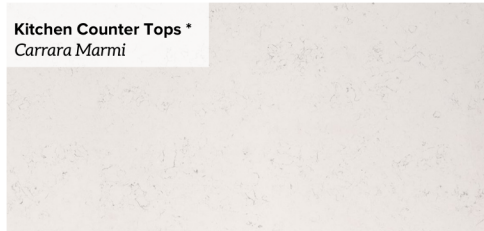

Home Selections

5223 Inker

**Entry, Kitchen, Living, Dining, Stairs
Gameroom/Halls***
Regal Frontier | Bianco

Kitchen Island Cabinet Color *
18" Milano Roundover - Dover Gray

Kitchen Counter Tops *
Carrara Marmi

Kitchen Backsplash *
Omni White- Glossy Pickett
Grout | #641 Cool White

**Kitchen Upper, Lower Cabinets
Primary Bath & Secondary Bath Cabinets**
Milano 18 Roundover | Extra White

**Powder Bath, Primary & Secondary Bath &
Utility Room Floor Tile**
Visconde Silver-Matte 12 x 24
Grout | #641 Cool White