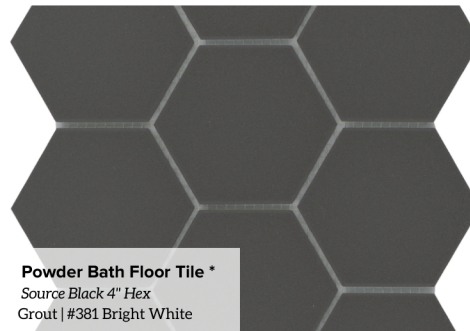

# Home Selections

336 W. 26th

**Entry, Living, Dining, Stairs, Kitchen**  
The Madera Collection- Cavalier - PikeMan

**Kitchen Counter Tops \***  
Carrara Marmi

**Kitchen Backsplash**  
Catch Gray Glossy- 3 x 12 (Herringbone Layout)  
Grout | #381 Bright White

**Secondary Bath/Shower Surround**  
Catch Ice Glossy- 3 x 6  
Grout | #381 Bright White

**Primary Bath Shower Floor**  
Source Gray- 3" Hex  
Grout | #381 Bright White

**Powder Bath Floor Tile \***  
Source Black 4" Hex  
Grout | #381 Bright White

**Primary Bath Tub & Shower Surround, Shower Niche**  
Catch Ice Glossy- 3 x 12  
Grout | #381 Bright White

**Kitchen & Bathroom Cabinets**  
Milano 18 Roundover | Extra White

**Primary, Secondary Bath & Utility Room Floor Tile**  
Visconde Silver-Matte 12 x 24  
Grout | #381 Bright White

**Primary & Secondary Bath Counter Tops**  
Snow White

**Front Door \***  
Classic 3 Lite- 8' w/ Reeded Glass-Ebony Stain

**Origami White | Wall Color \***

**Extra White | Interior Trim, Closets, Pantry**