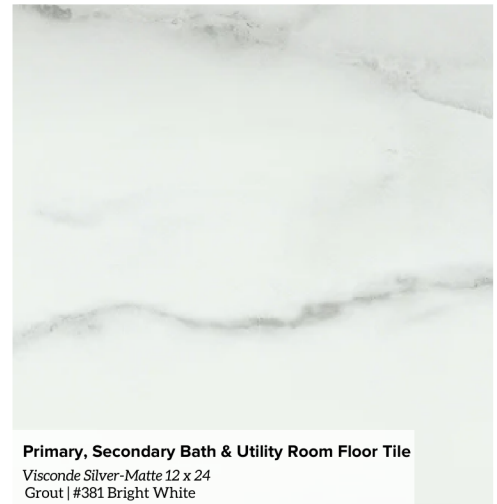

# Home Selections

336 W. 26th

**Entry, Living, Dining, Stairs, Kitchen**  
The Madera Collection- Cavalier - PikeMan

**Kitchen Counter Tops \***  
Carrara Marmi

**Kitchen Backsplash**  
Catch Gray Glossy- 3 x 12 (Herringbone Layout)  
Grout | #381 Bright White

**Secondary Bath/Shower Surround**  
Catch Ice Glossy- 3 x 6  
Grout | #381 Bright White

**Primary Bath Shower Floor**  
Source Gray- 3" Hex  
Grout | #381 Bright White

**Powder Bath Floor Tile \***  
Source Black 4" Hex  
Grout | #381 Bright White

**Primary Bath Tub & Shower Surround, Shower Niche**  
Catch Ice Glossy- 3 x 12  
Grout | #381 Bright White

**Kitchen & Bathroom Cabinets**  
Milano 18 Roundover | Extra White

**Primary, Secondary Bath & Utility Room Floor Tile**  
Visconde Silver-Matte 12 x 24  
Grout | #381 Bright White