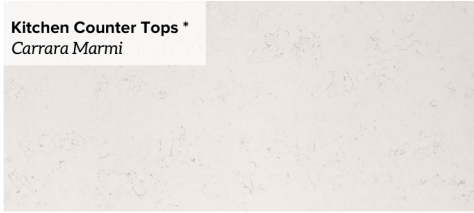

# Home Selections

336 W. 26th

**Entry, Living, Dining, Stairs, Kitchen**  
The Madera Collection- Cavalier - PikeMan

**Kitchen Counter Tops \***  
Carrara Marmi

**Kitchen Backsplash**  
Catch Gray Glossy- 3 x 12 (Herringbone Layout)  
Grout | #381 Bright White