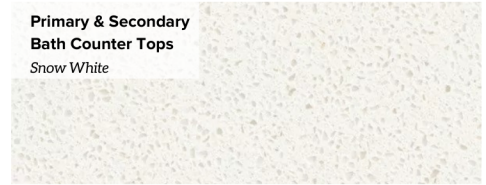

Home Selections

334 W. 26th

Entry, Kitchen, Living, Dining, Stairs
Regal Frontier | Bianco

Kitchen Cabinets & Primary Bath Cabinets Color*
18" Milano Roundover - Maple - Midnight

Kitchen Counter Tops *
Carrara Marmi

Kitchen Backsplash *
Cognito Ice MT 2 x 8 (Herringbone Layout)
Grout | #545 Bleached Wood

Secondary Bath Cabinets
Milano 18 Roundover | Extra White

Primary, Secondary Bath & Utility Room Floor Tile
Visconde Silver-Matte 12 x 24
Grout | #381 Bright White

Front Door *
Classic 3 Lite- 8' w/ Reeded Glass-Ebony Stain

Powder Bath Floor Tile *
Source Black 4" Hex
Grout | #381 Bright White

Primary Bath Shower Floor
Source Gray- 3" Hex
Grout | #381 Bright White

**Primary Bath Tub & Shower Surround, Shower Niche,
Secondary Bath Tub/Shower Surround**
Catch Ice Glossy- 3 x 12
Grout | #381 Bright White

**Primary & Secondary
Bath Counter Tops**
Snow White

Origami White | Wall Color *