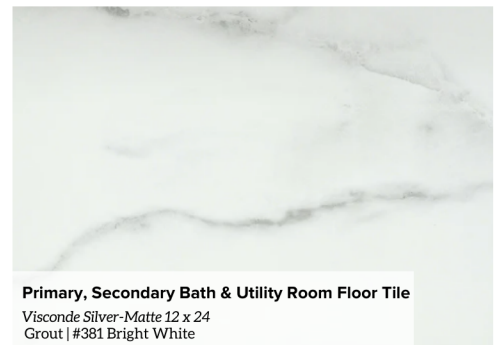

Home Selections

334 W. 26th

Secondary Bath Cabinets
Milano 18 Roundover | Extra White

Origami White | Wall Color *

Extra White | Interior Trim, Closets, Pantry

Interior Paint

Tricorn Black | Exterior Trim & Garage *

Exterior Paint

*Some selections are upgrades and have costs associated with these selections. No guarantee is made that the pricing, features, amenities, layouts, views, materials and facilities depicted by photos, renderings and/or sketches or otherwise described herein will be provided, or, if provided, will be of the same type, size or nature as depicted or described, and you shall not rely on the information contained herein. Renderings, photos and sketches may be inaccurate. The Builder may make modifications and changes to the project and information provided herein without notice.