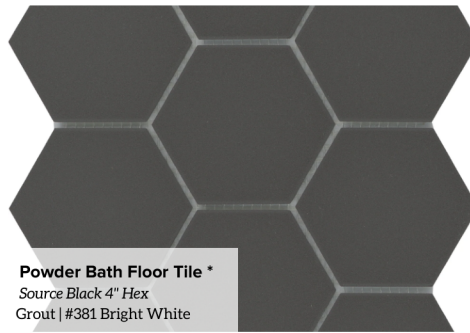

Home Selections

334 W. 26th

Entry, Kitchen, Living, Dining, Stairs
Regal Frontier | Bianco

Kitchen Cabinets & Primary Bath Cabinets Color*
18" Milano Roundover - Maple - Midnight

Kitchen Counter Tops *
Carrara Marmi

Kitchen Backsplash *
Cognito Ice MT 2 x 8 (Herringbone Layout)
Grout | #545 Bleached Wood

Secondary Bath Cabinets
Milano 18 Roundover | Extra White

Primary, Secondary Bath & Utility Room Floor Tile
Visconde Silver-Matte 12 x 24
Grout | #381 Bright White

Front Door *
Classic 3 Lite- 8' w/ Reeded Glass-Ebony Stain

Powder Bath Floor Tile *
Source Black 4" Hex
Grout | #381 Bright White

Primary Bath Shower Floor
Source Gray- 3" Hex
Grout | #381 Bright White

**Primary Bath Tub & Shower Surround, Shower Niche,
Secondary Bath Tub/Shower Surround**
Catch Ice Glossy- 3 x 12
Grout | #381 Bright White

**Primary & Secondary
Bath Counter Tops**
Snow White

Origami White | Wall Color *