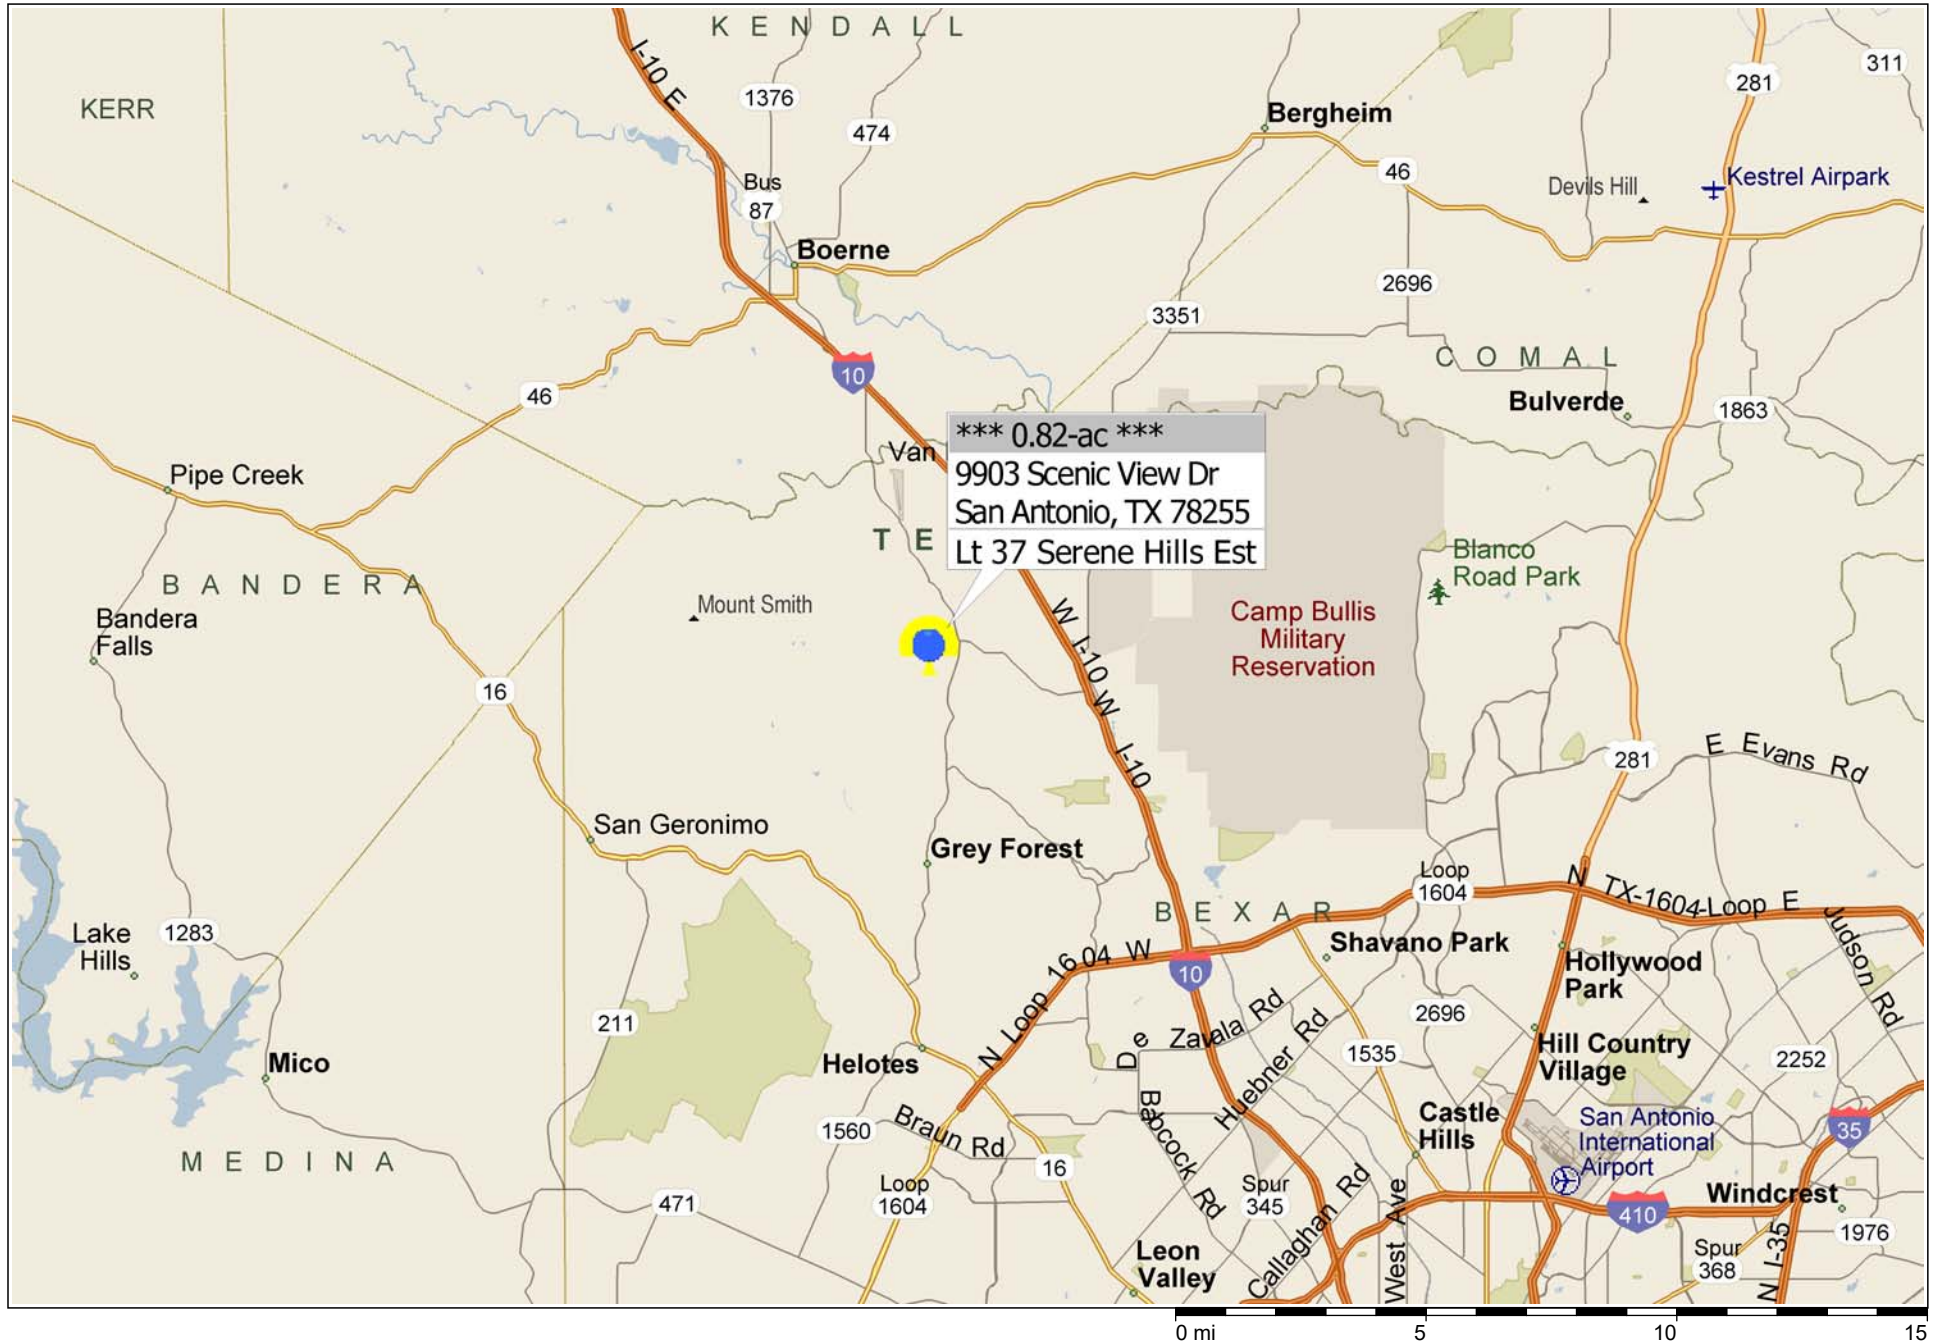

9903 Scenic View Dr ~ Serene Hills Estates

Scenic and Serene Hills

San Antonio Rose Palace

PECAN CREEK

WILD STAGE

5 FOOT

TAN MICA

1390 FT
1370 FT
1330 FT
1290 FT
1340 FT

YOUTAN BEAUREGARD RD

DULL KNIFE TRAIL

MAHOGONY TRAIL

1340 FT
1350 FT

SCENIC HILLS DR

1390 FT
1360 FT

1300 FT
1290 FT

1330 FT
1310 FT