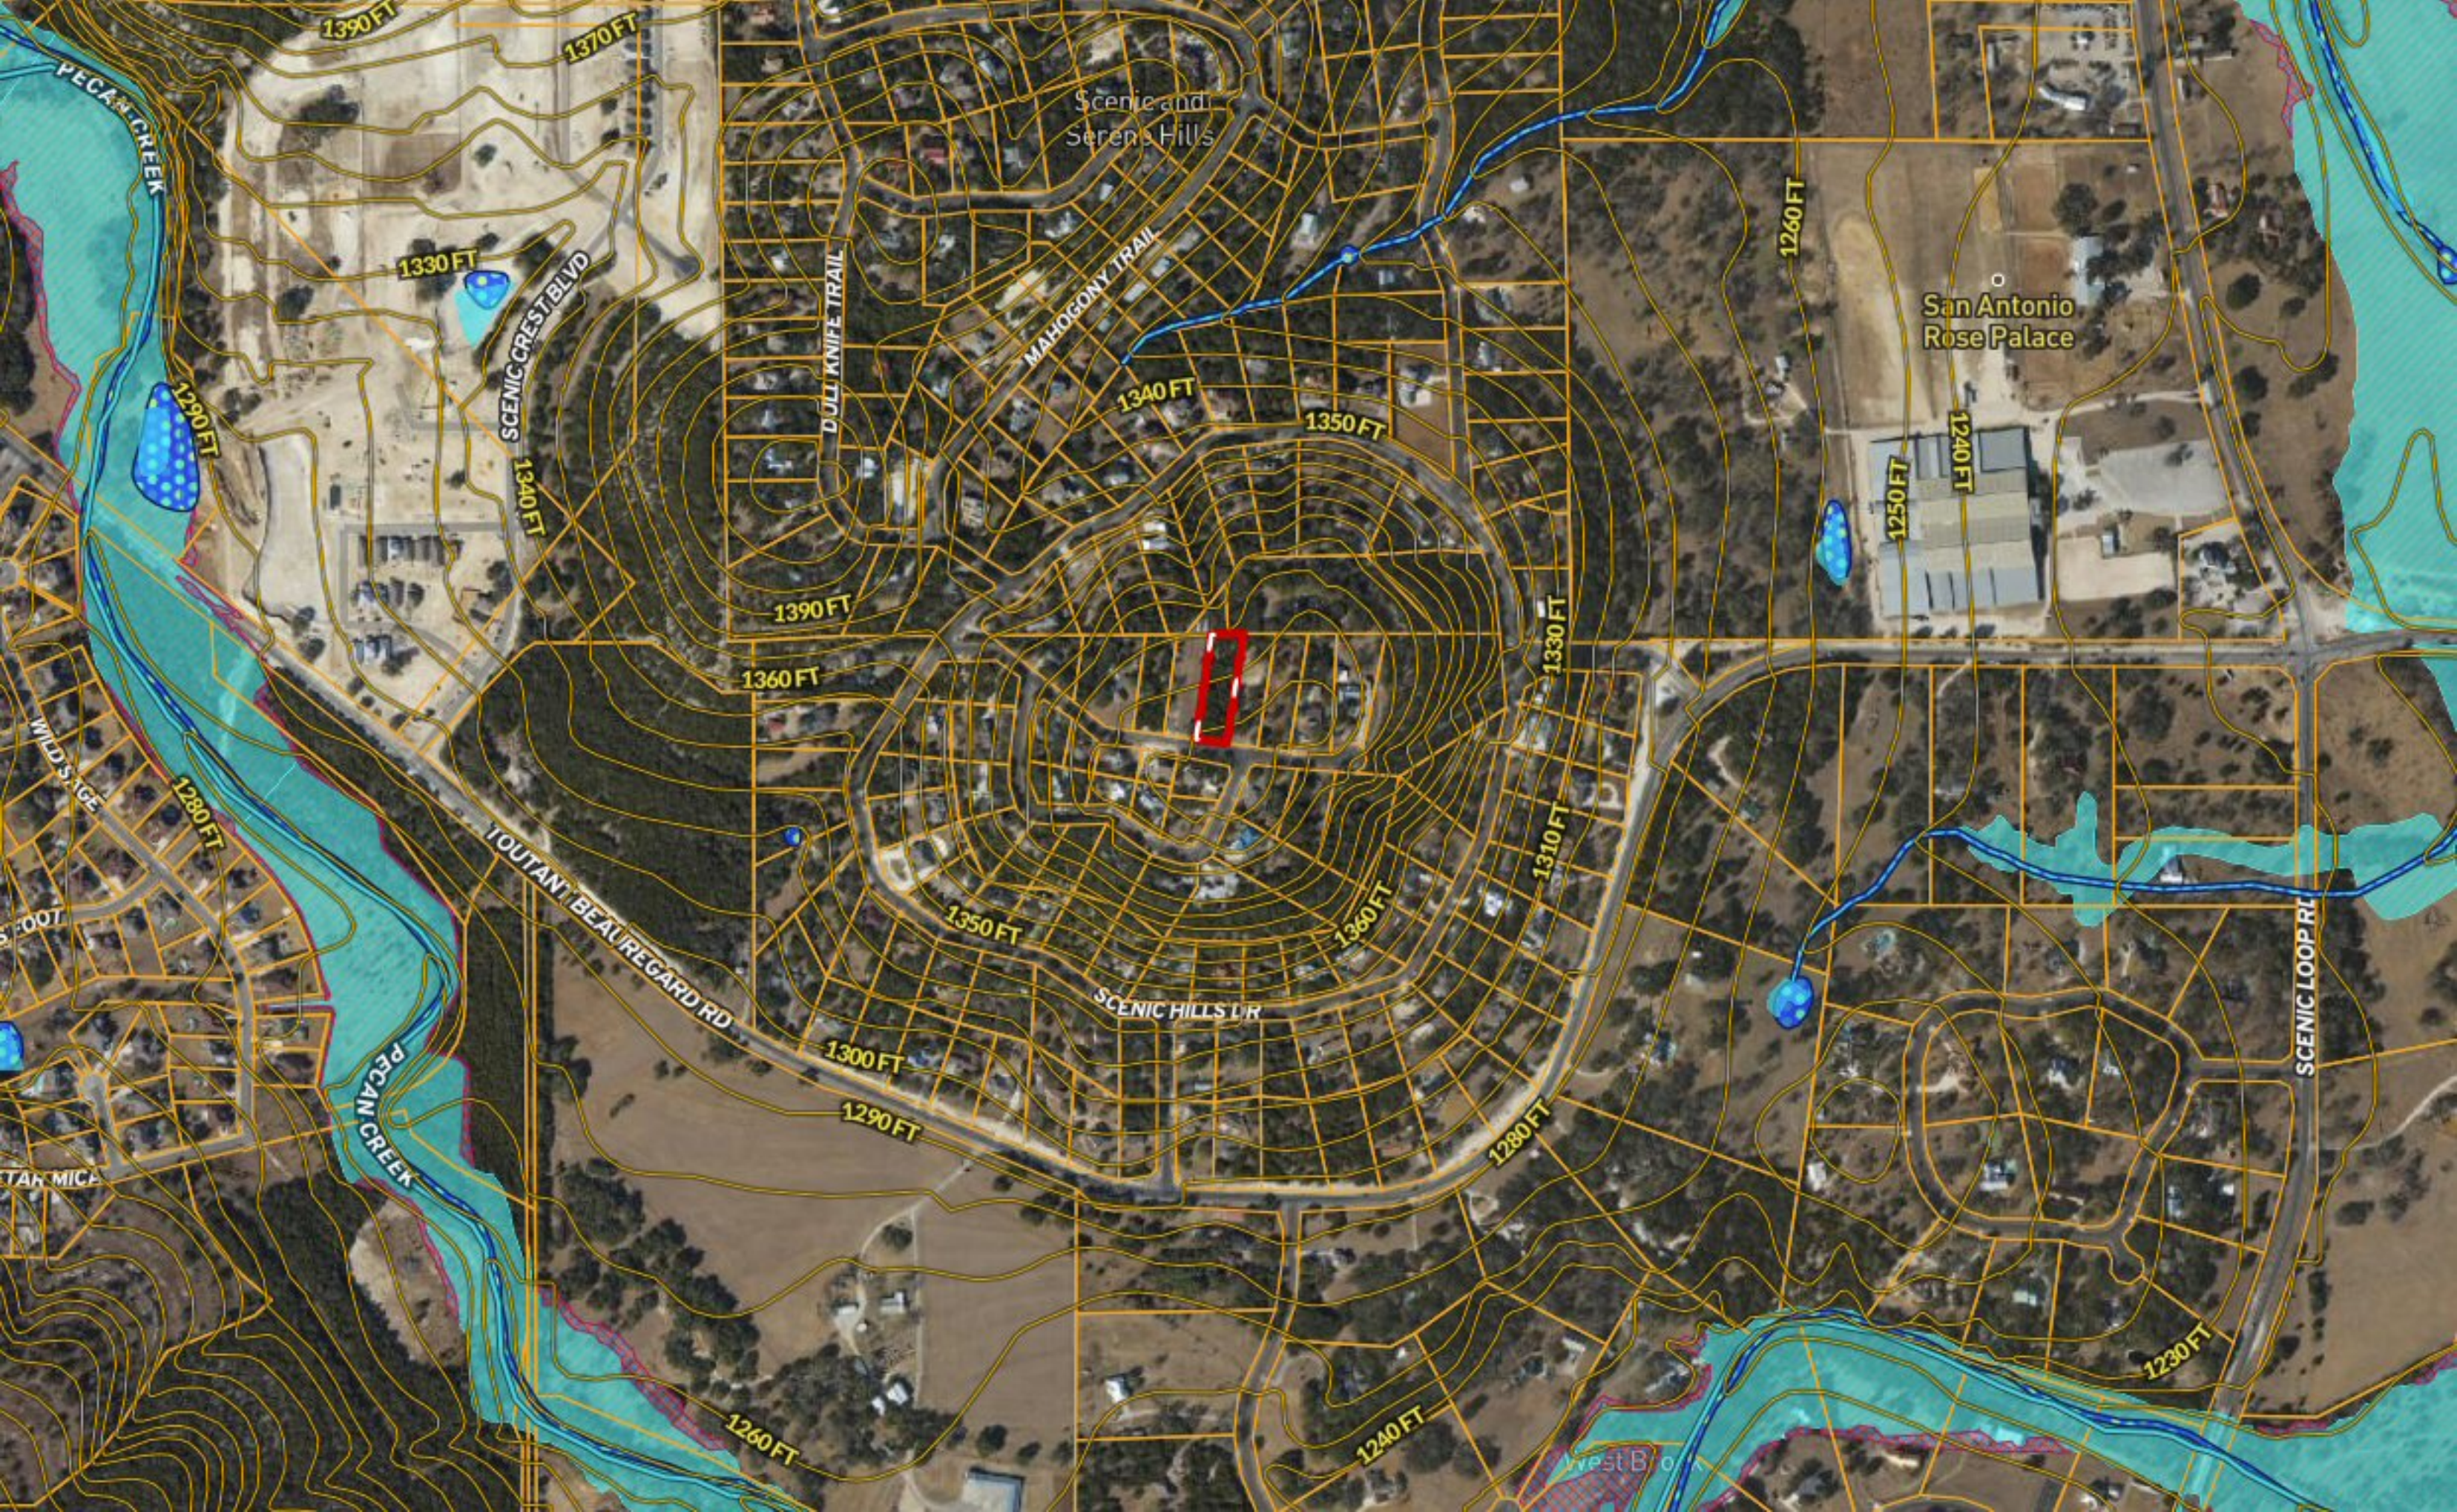

9903 Scenic View Dr ~ Serene Hills Estates

Scenic and Serene Hills

San Antonio Rose Palace

PECAN CREEK

WILD STAGE

5 FOOT

TAN MICA

1390 FT
1370 FT
1330 FT
1290 FT
1340 FT

YOUTAN BEAUREGARD RD

DULL KNIFE TRAIL

MAHOGONY TRAIL

1340 FT
1350 FT

SCENIC HILLS DR

1390 FT
1360 FT

1300 FT
1290 FT

1330 FT
1310 FT

1260 FT

1250 FT
1240 FT

SCENIC LOOP RD

1230 FT

1240 FT

1280 FT

1260 FT

West Block

SCENIC VIEW DR

1440 FT

1430 FT

SCENIC VIEW DR

CIRCLE HILL DR

1420 FT

1420 FT

1430 FT