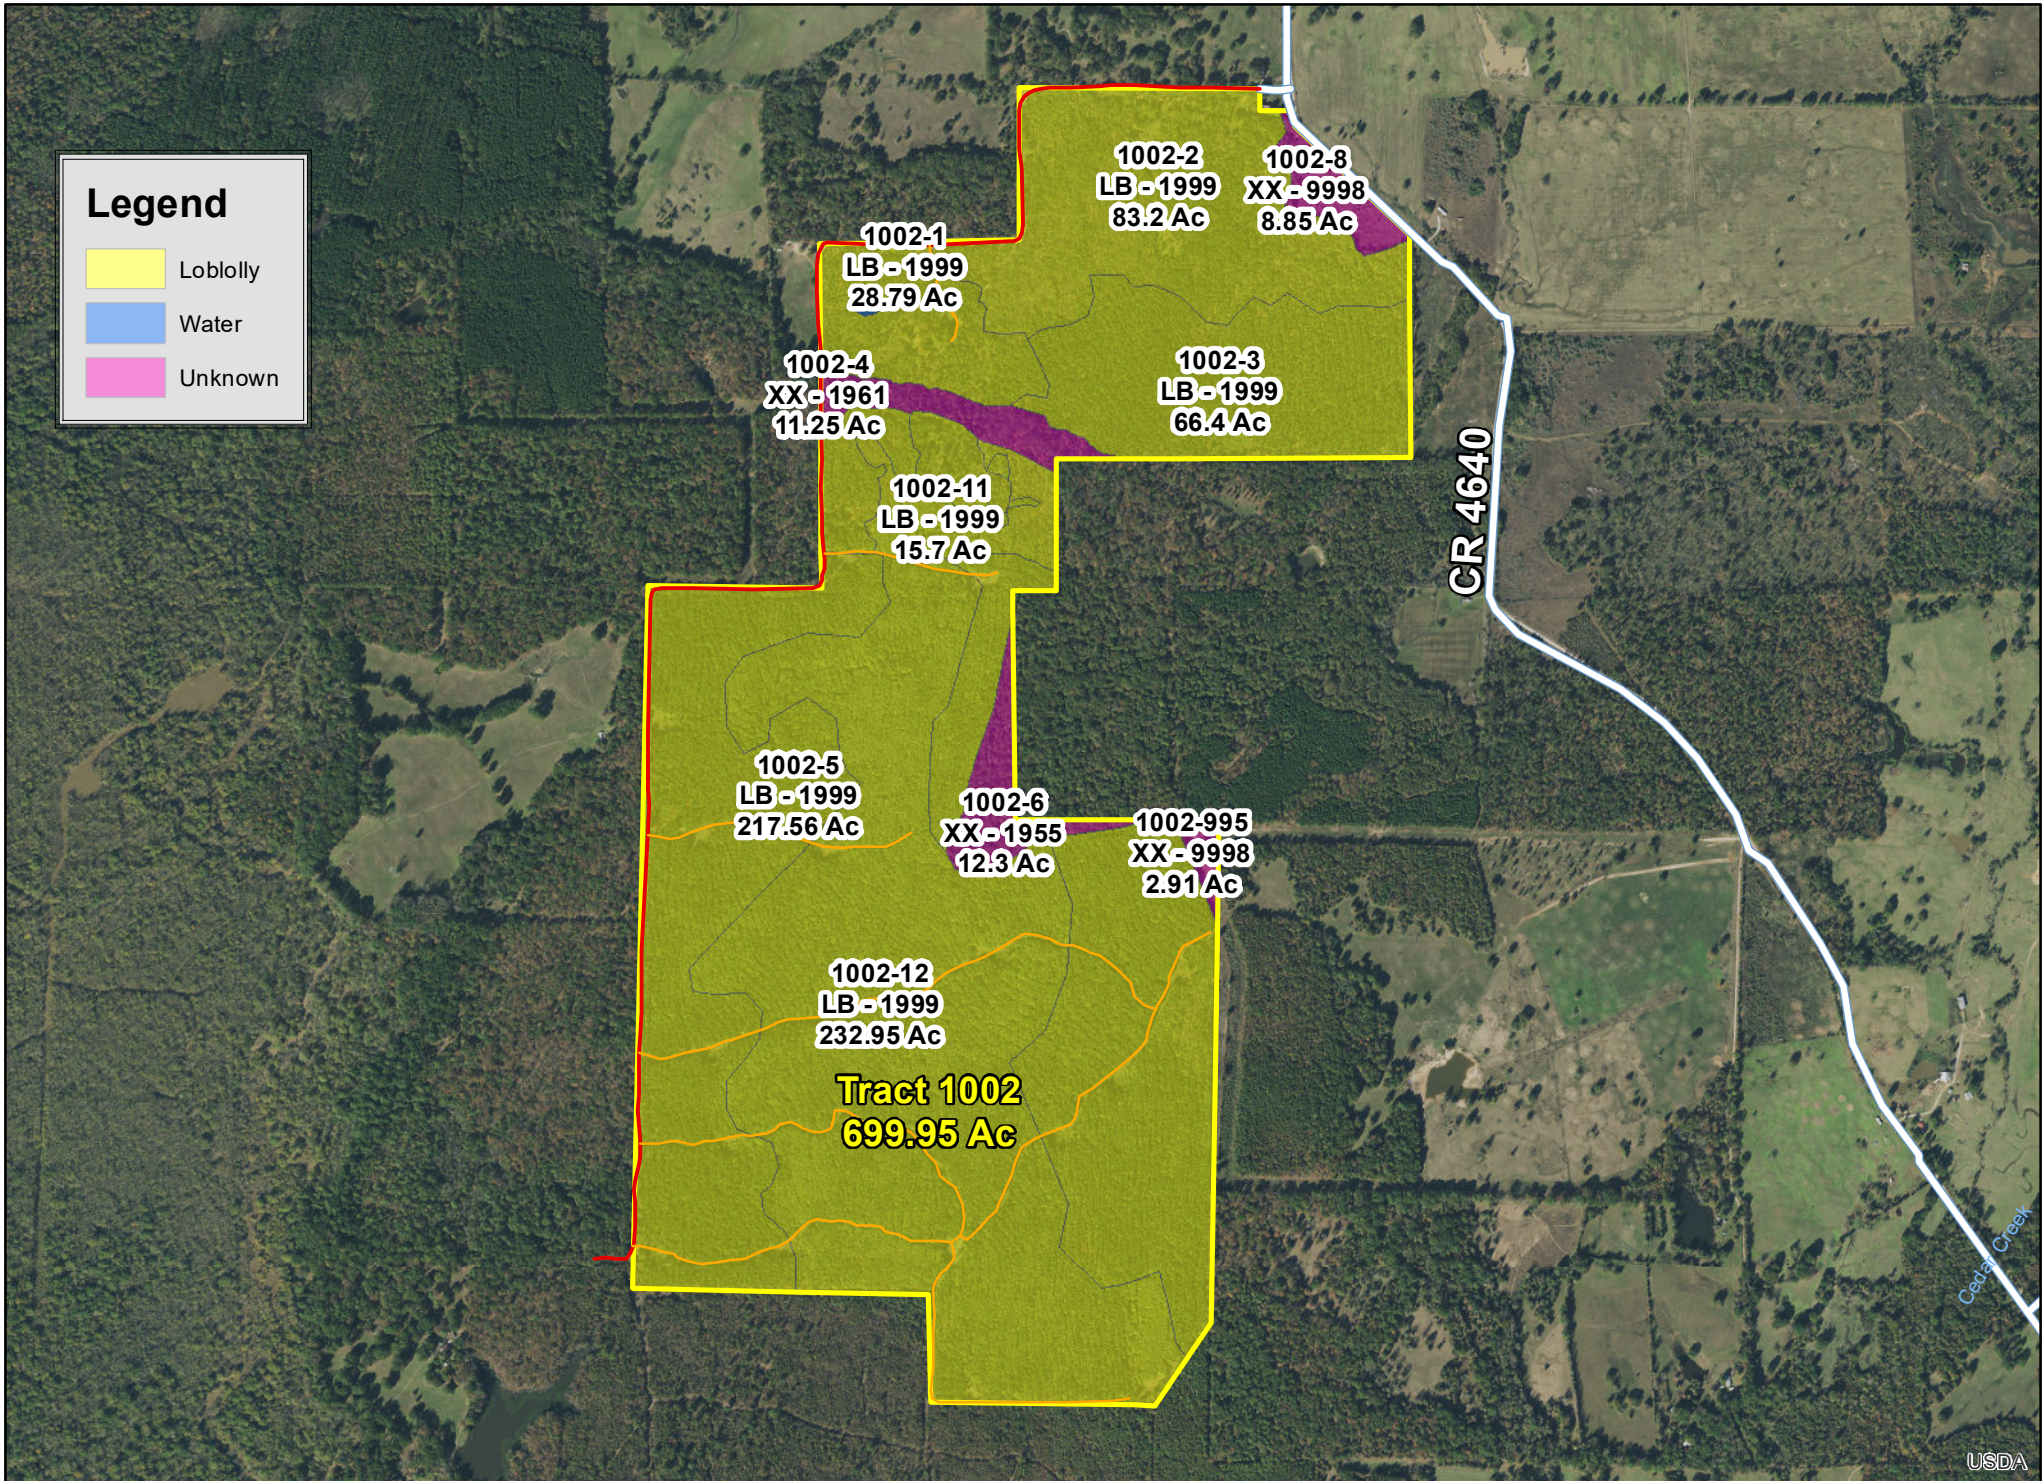

Legend

- Loblolly
- Water
- Unknown

USDA
Tract 1002, Red River Co., TX

For illustration purposes only.