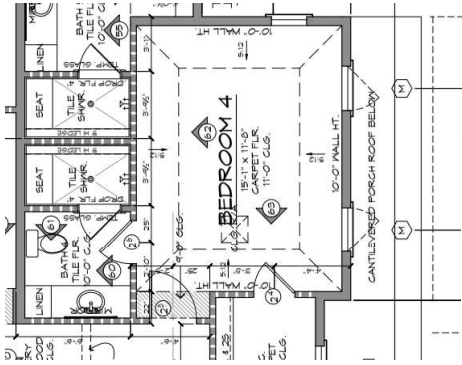

BEDROOM & BATH 4

FAN