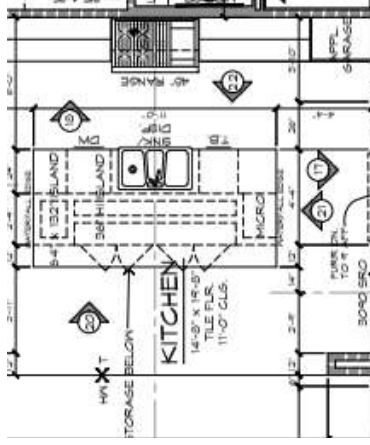

KITCHEN ISLAND

PANTRY