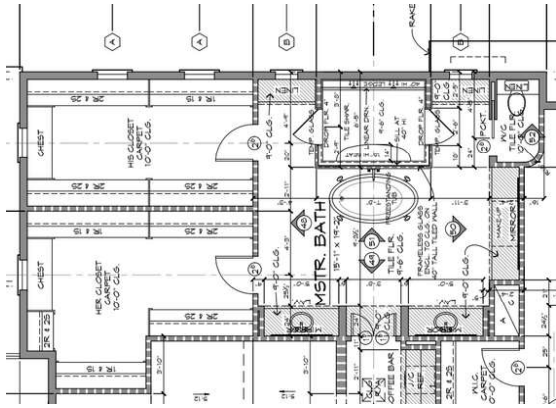

FAN

PRIMARY BEDROOM

WALLS, TRIM,
CEILING PAINT

DOOR HANDLE

FAN

DOORS PAINT

PRIMARY BATHROOM & CLOSET

SHOWER /TUB WALL