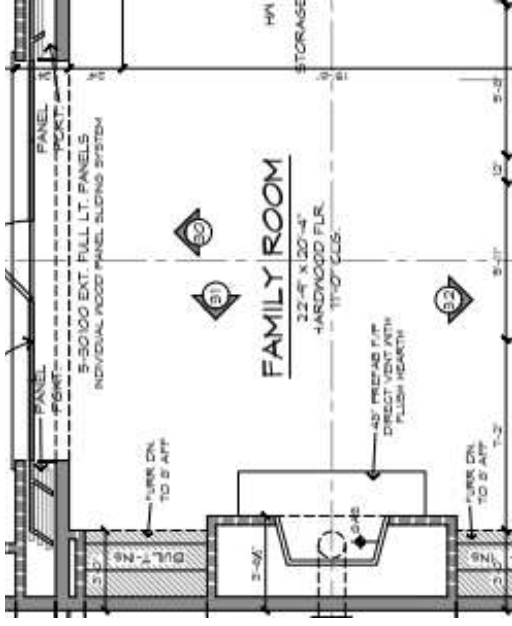

FAMILY ROOM