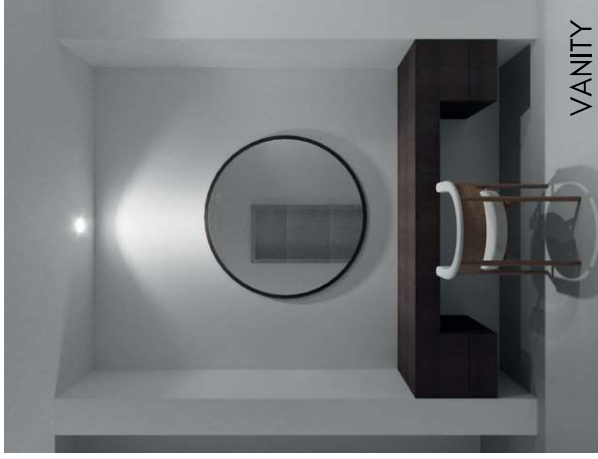

PRIMARY BEDROOM