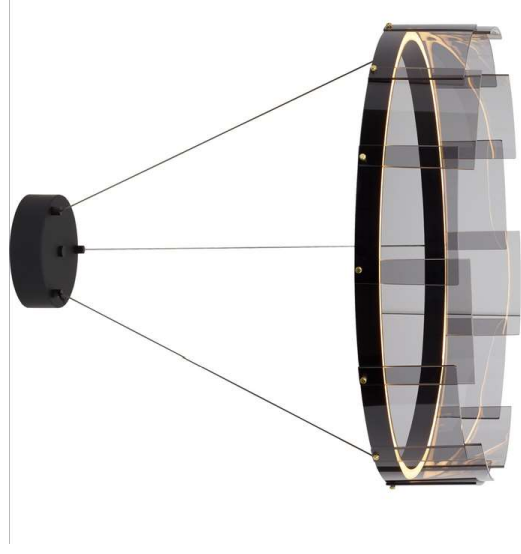

CHANDELIER