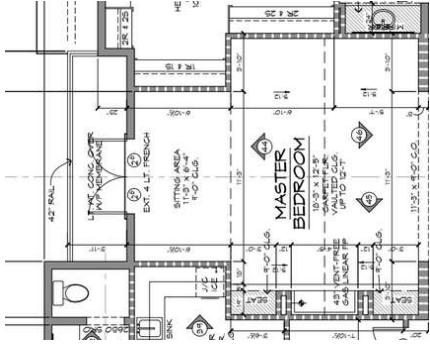

PRIMARY BEDROOM