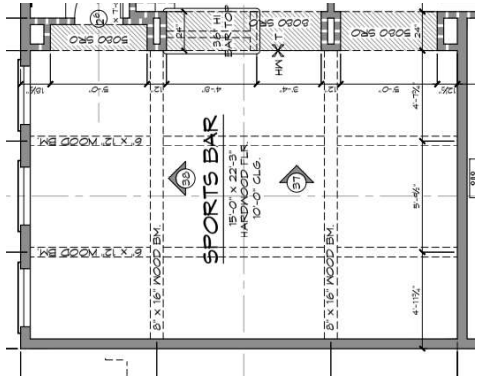

SPORTS BAR

FAN

DOOR HANDLE