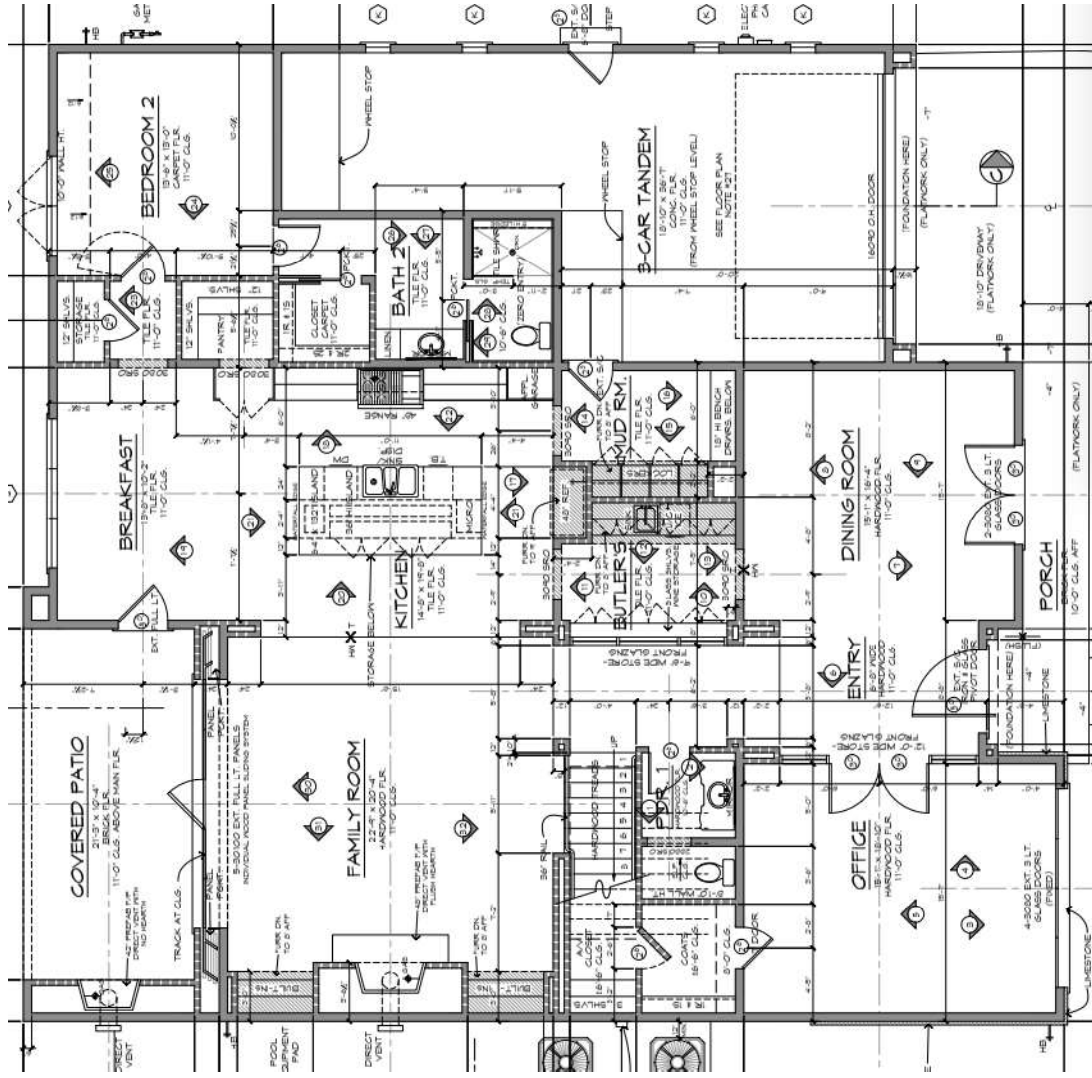

3833 PIPING ROCK - FINAL SELECTIONS

BURGESS LOH

interiors

DATE UPDATED 09/28/2023

FIRST FLOOR

SECOND FLOOR

DINING ROOM

CHANDELIER