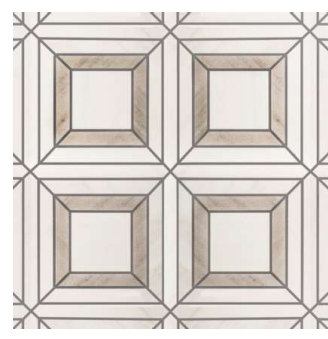

BEDROOM & BATH 3

FAN

DOOR HANDLE

WALLS, TRIM,
CEILING PAINT

FAUCET

SINK

SHOWER WALLS

BATH FLOOR & SHOWER
ACCENT WALL