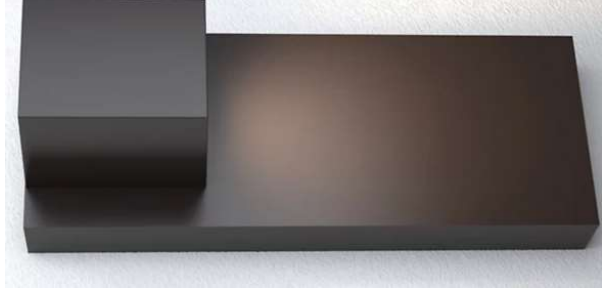

BEAMS AND
CEILING PAINT

WET BAR

BACKSPLASH TILE

SINK

SLAB

POWDER BATH 2

FAUCET

WALLS/TRIM
PAINT

SINK

CEILING
PAINT

SLAB

EXTERIORS

LANTERNS

LIGHTS BY
GARAGE

FLOODS

Contact Information