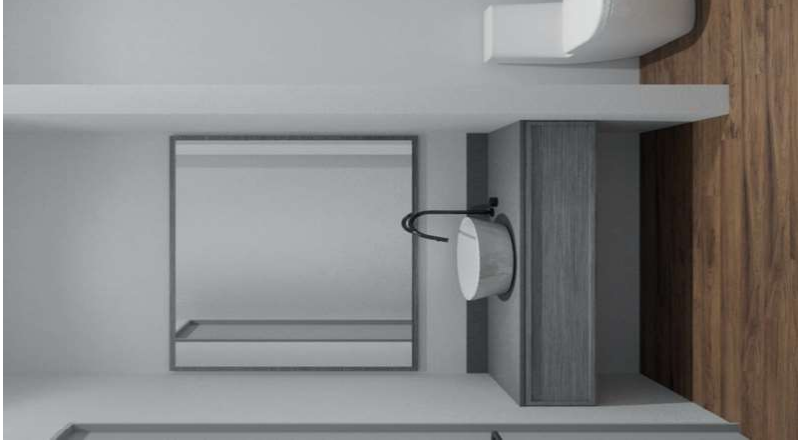

PAIN

DOOR
HANDLES

STUDY

COAT CLOSET

DOOR HANDLE

FLUSH MOUNT

POWDER

SLAB