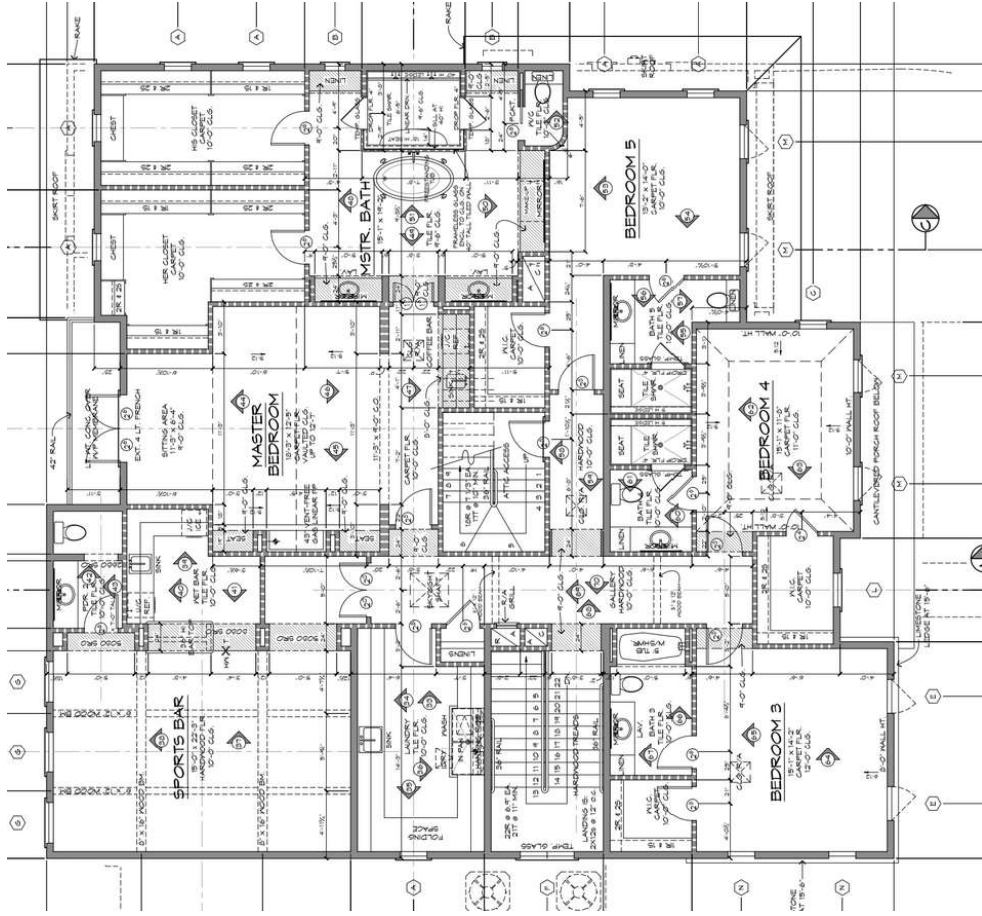

3833 PIPING ROCK - FINAL SELECTIONS

BURGESS LOH

interiors

DATE UPDATED 09/28/2023

FIRST FLOOR

SECOND FLOOR

DINING ROOM

CHANDELIER