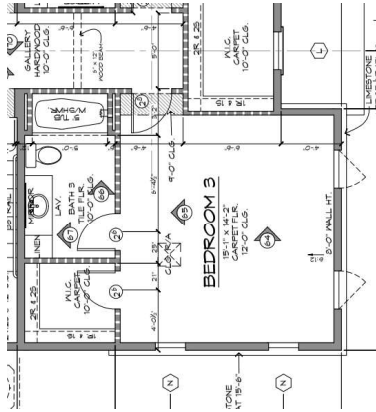

BEDROOM & BATH 3

FAN