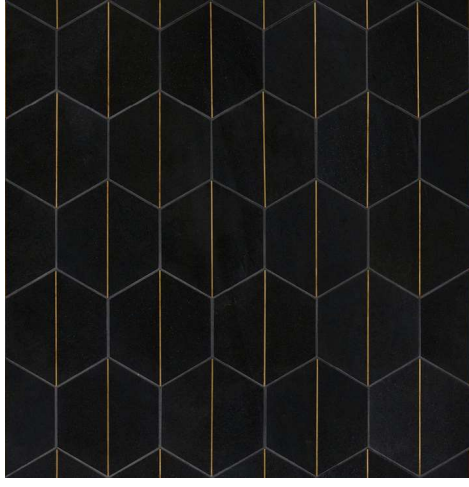

BUTLER'S

BACKPLASH TILE