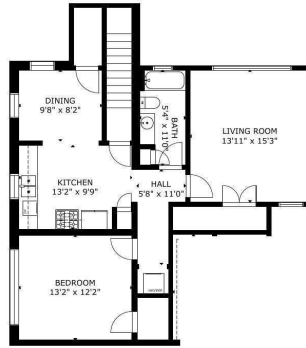

1556 Castle Ct, Houston, TX, 77006, US

Main ddUnit - 2 Floors

GROSS INTERNAL AREA
TOTAL: 2,962 sq ft
FLOOR 1: 1,481 sq ft; FLOOR 2: 1,481 sq ft
EXCLUDED AREA: APARTMENT: 821 sq ft; GARAGE: 769 sq ft
SIZE AND DIMENSIONS ARE APPROXIMATE, ACTUAL MAY VARY

1556 Castle Ct, Houston, TX, 77006, US

2nd Floor Apartment - Main Building

FLOOR 2

GROSS INTERNAL AREA
TOTAL: 2,962 sq ft
FLOOR 1: 1,481 sq ft; FLOOR 2: 1,481 sq ft
EXCLUDED AREA: APARTMENT: 821 sq ft; GARAGE: 769 sq ft
SIZE AND DIMENSIONS ARE APPROXIMATE, ACTUAL MAY VARY