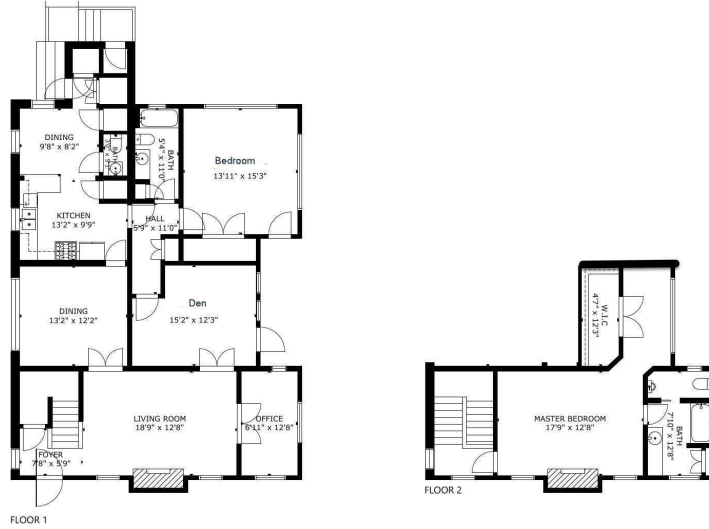

1556 Castle Ct, Houston, TX, 77006, US

Main ddUnit - 2 Floors

GROSS INTERNAL AREA
TOTAL: 2,962 sq ft
FLOOR 1: 1,481 sq ft; FLOOR 2: 1,481 sq ft
EXCLUDED AREA: APARTMENT: 821 sq ft; GARAGE: 769 sq ft
SIZE AND DIMENSIONS ARE APPROXIMATE, ACTUAL MAY VARY

1556 Castle Ct, Houston, TX, 77006, US

2nd Floor Apartment - Main Building

FLOOR 2

GROSS INTERNAL AREA
TOTAL: 2,962 sq ft
FLOOR 1: 1,481 sq ft; FLOOR 2: 1,481 sq ft
EXCLUDED AREA: APARTMENT: 821 sq ft; GARAGE: 769 sq ft
SIZE AND DIMENSIONS ARE APPROXIMATE, ACTUAL MAY VARY