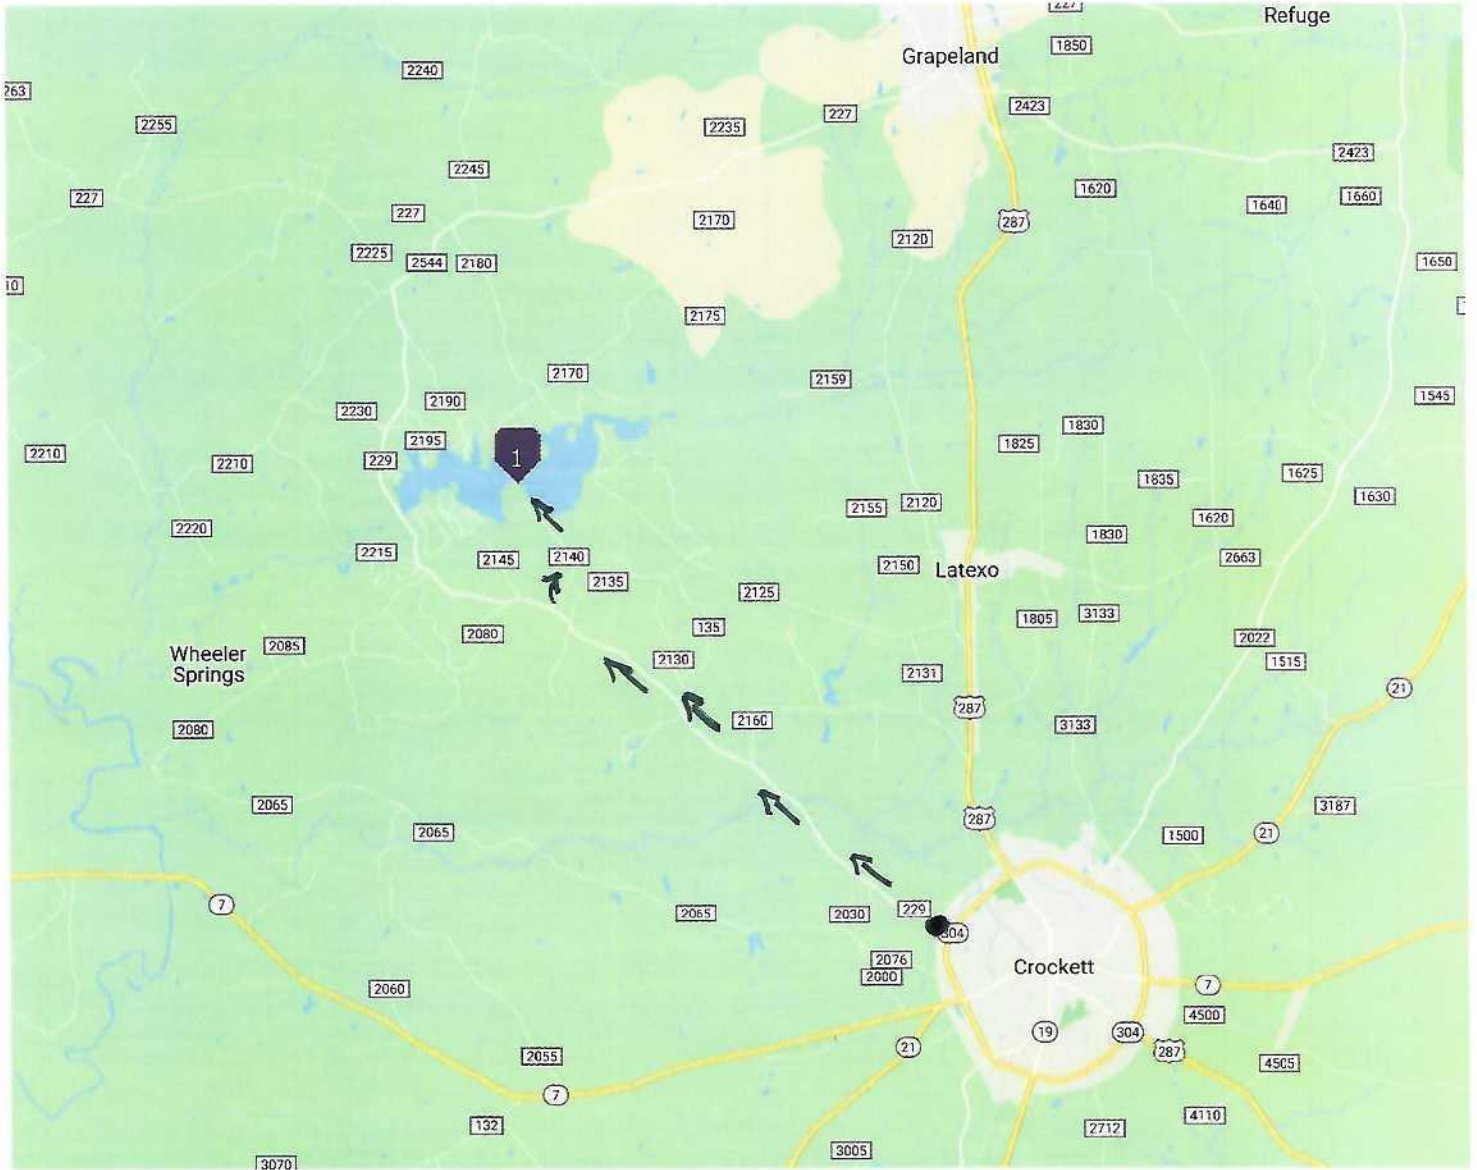

Click any parcel for parcel details.

Click any parcel for parcel details.

Dogwood Lane East is the last road to right before the marina.

Click any parcel for parcel details.

Click any parcel for parcel details.

Approx. Boundaries  House  Shop
6 lots with home & 60x40 Shop

Click any parcel for parcel details.

Click any parcel for parcel details.

6 lots with home & 60x4 shop

Totaling 1.834 Acres

100ft
31.411 95.575 Degrees

Click any parcel for parcel details.

Parcel Disclaimer

Ruler
Legend