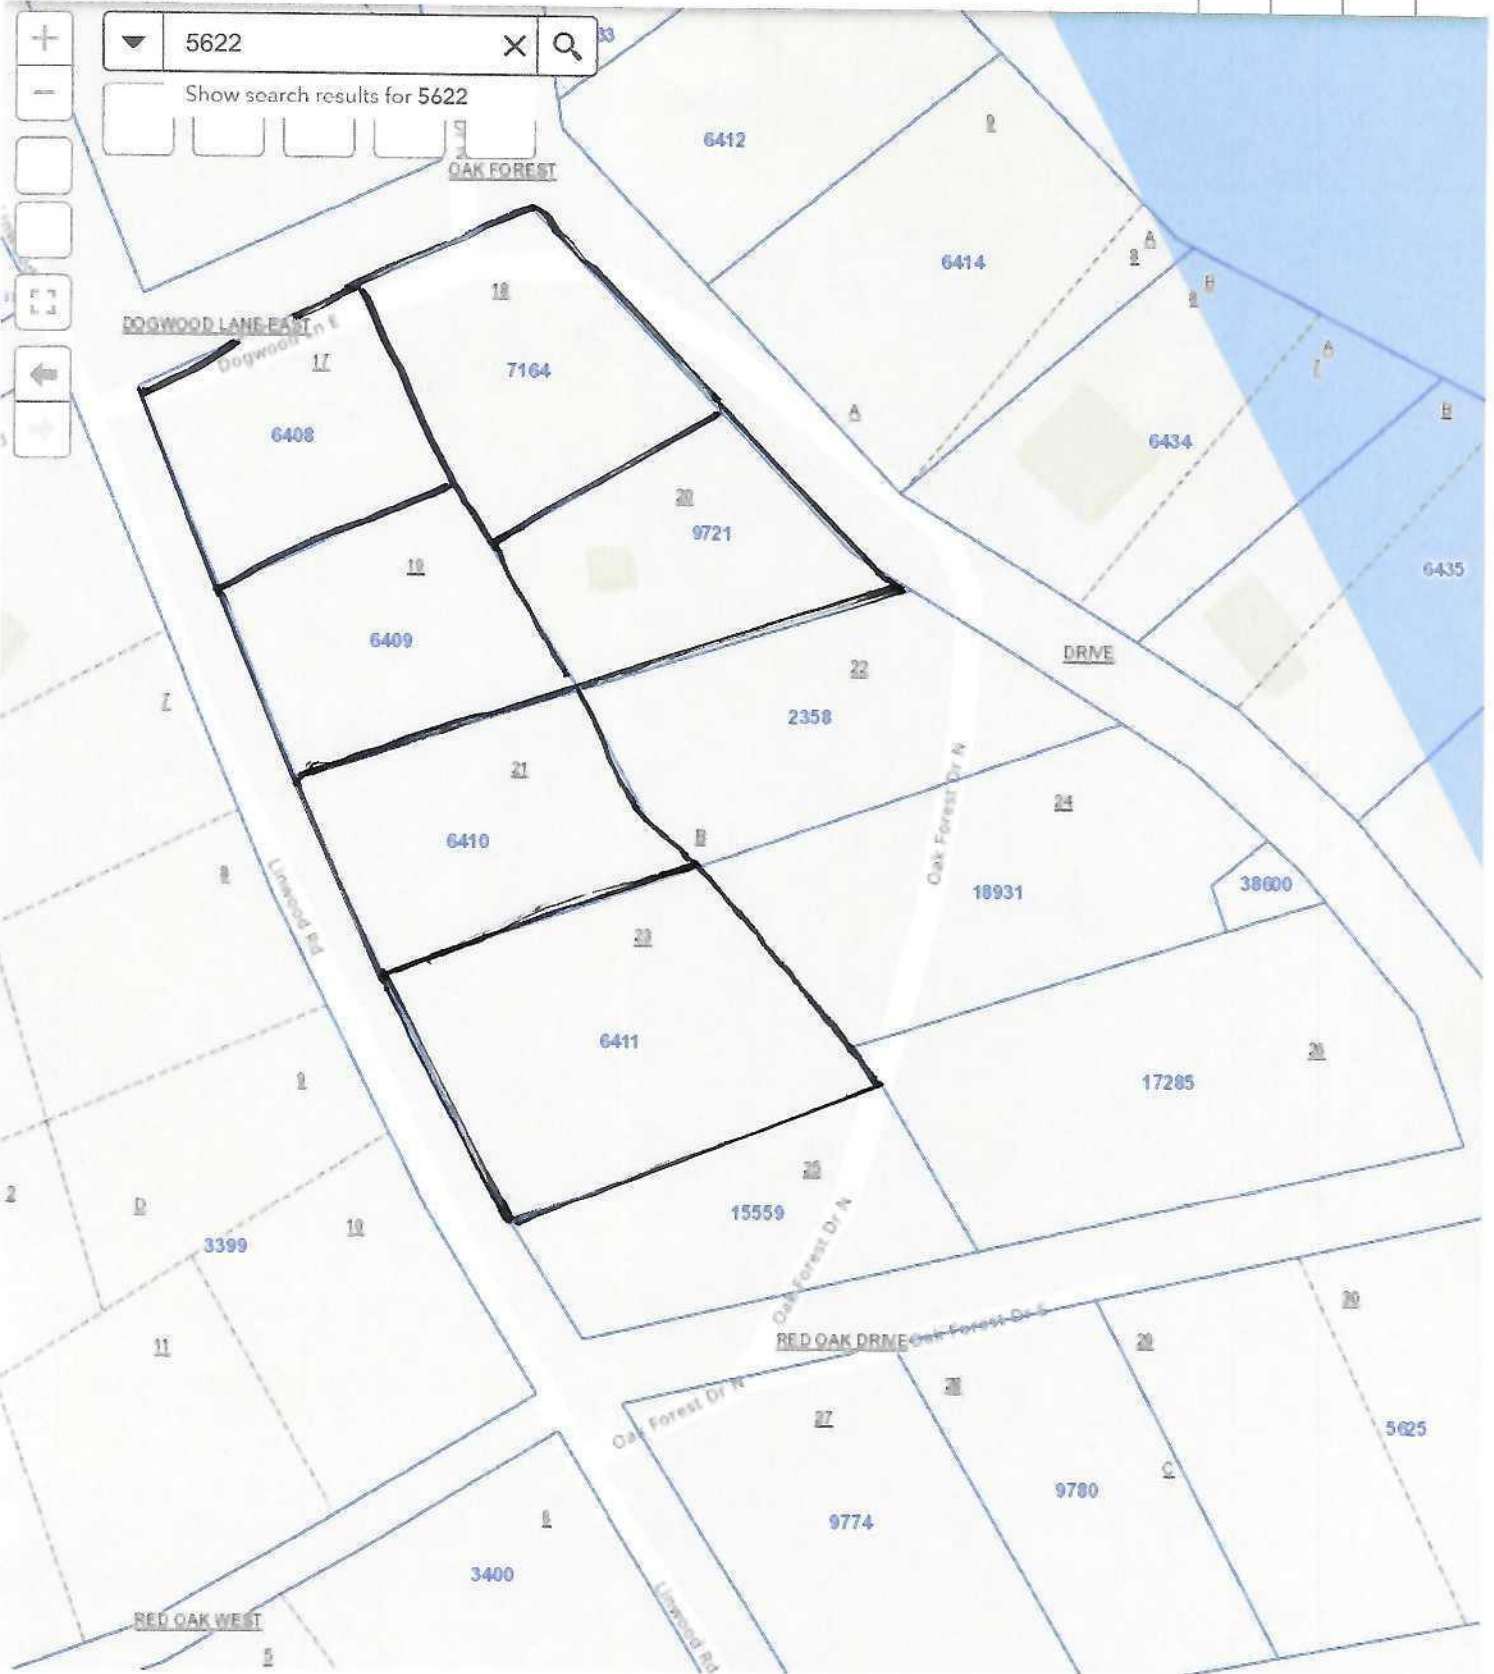

Click any parcel for parcel details.

Click any parcel for parcel details.

Dogwood Lane East is the last road to right before the marina.

Click any parcel for parcel details.

Click any parcel for parcel details.

Approx. Boundaries  House  Shop
6 lots with home & 60x40 Shop

Click any parcel for parcel details.

Click any parcel for parcel details.

6 lots with home & 60x4 shop

Totaling 1.834 Acres

100ft
31.411 95.575 Degrees

Click any parcel for parcel details.

Parcel Disclaimer

Ruler
Legend