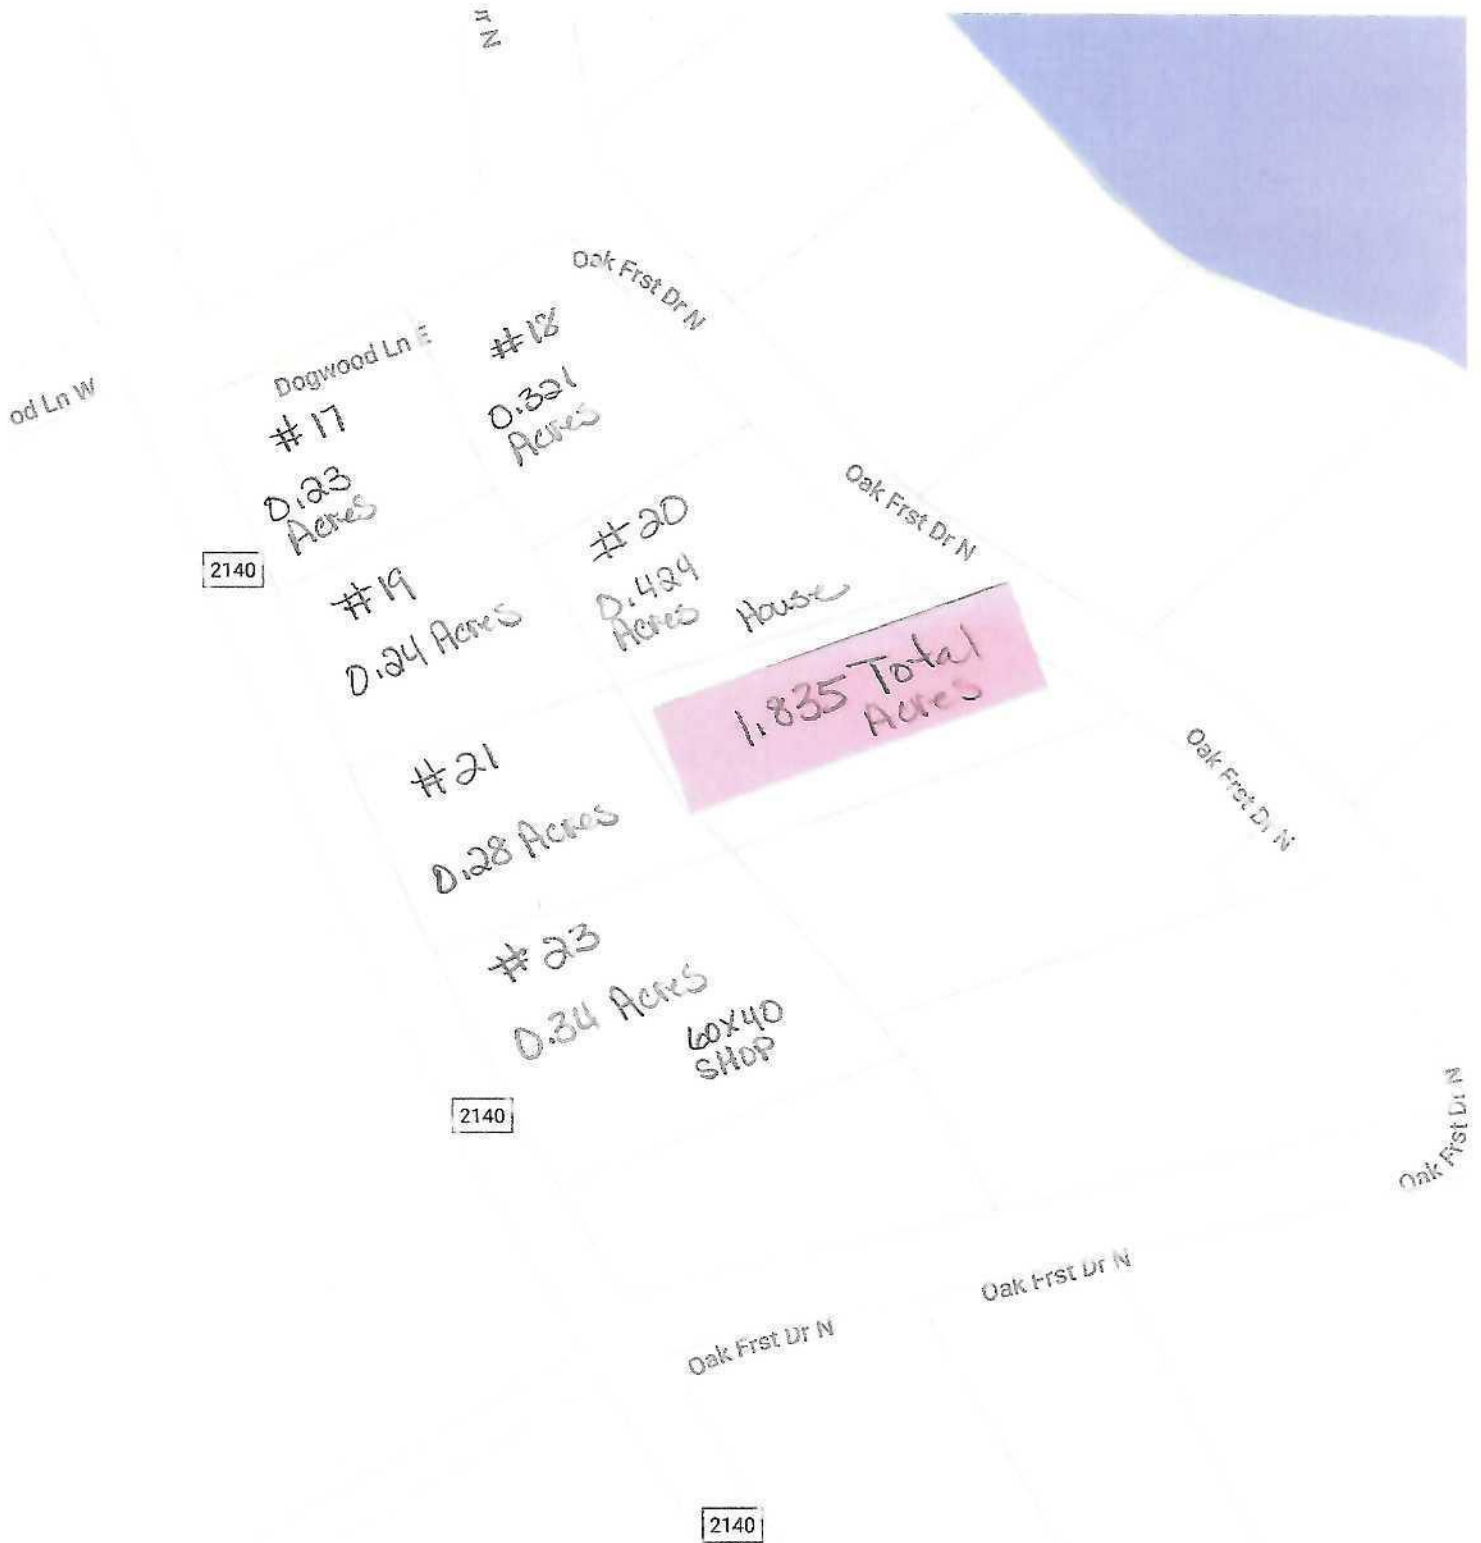

Click any parcel for parcel details.

Click any parcel for parcel details.

Dogwood Lane East is the last road to right before the marina.

Click any parcel for parcel details.

Click any parcel for parcel details.

Approx. Boundaries  House  Shop
6 lots with home & 60x40 Shop

Click any parcel for parcel details.

Click any parcel for parcel details.

6 lots with home & 60x4 shop

Totaling 1.834 Acres

100ft
31.411 95.575 Degrees

Click any parcel for parcel details.

Parcel Disclaimer

Ruler
Legend