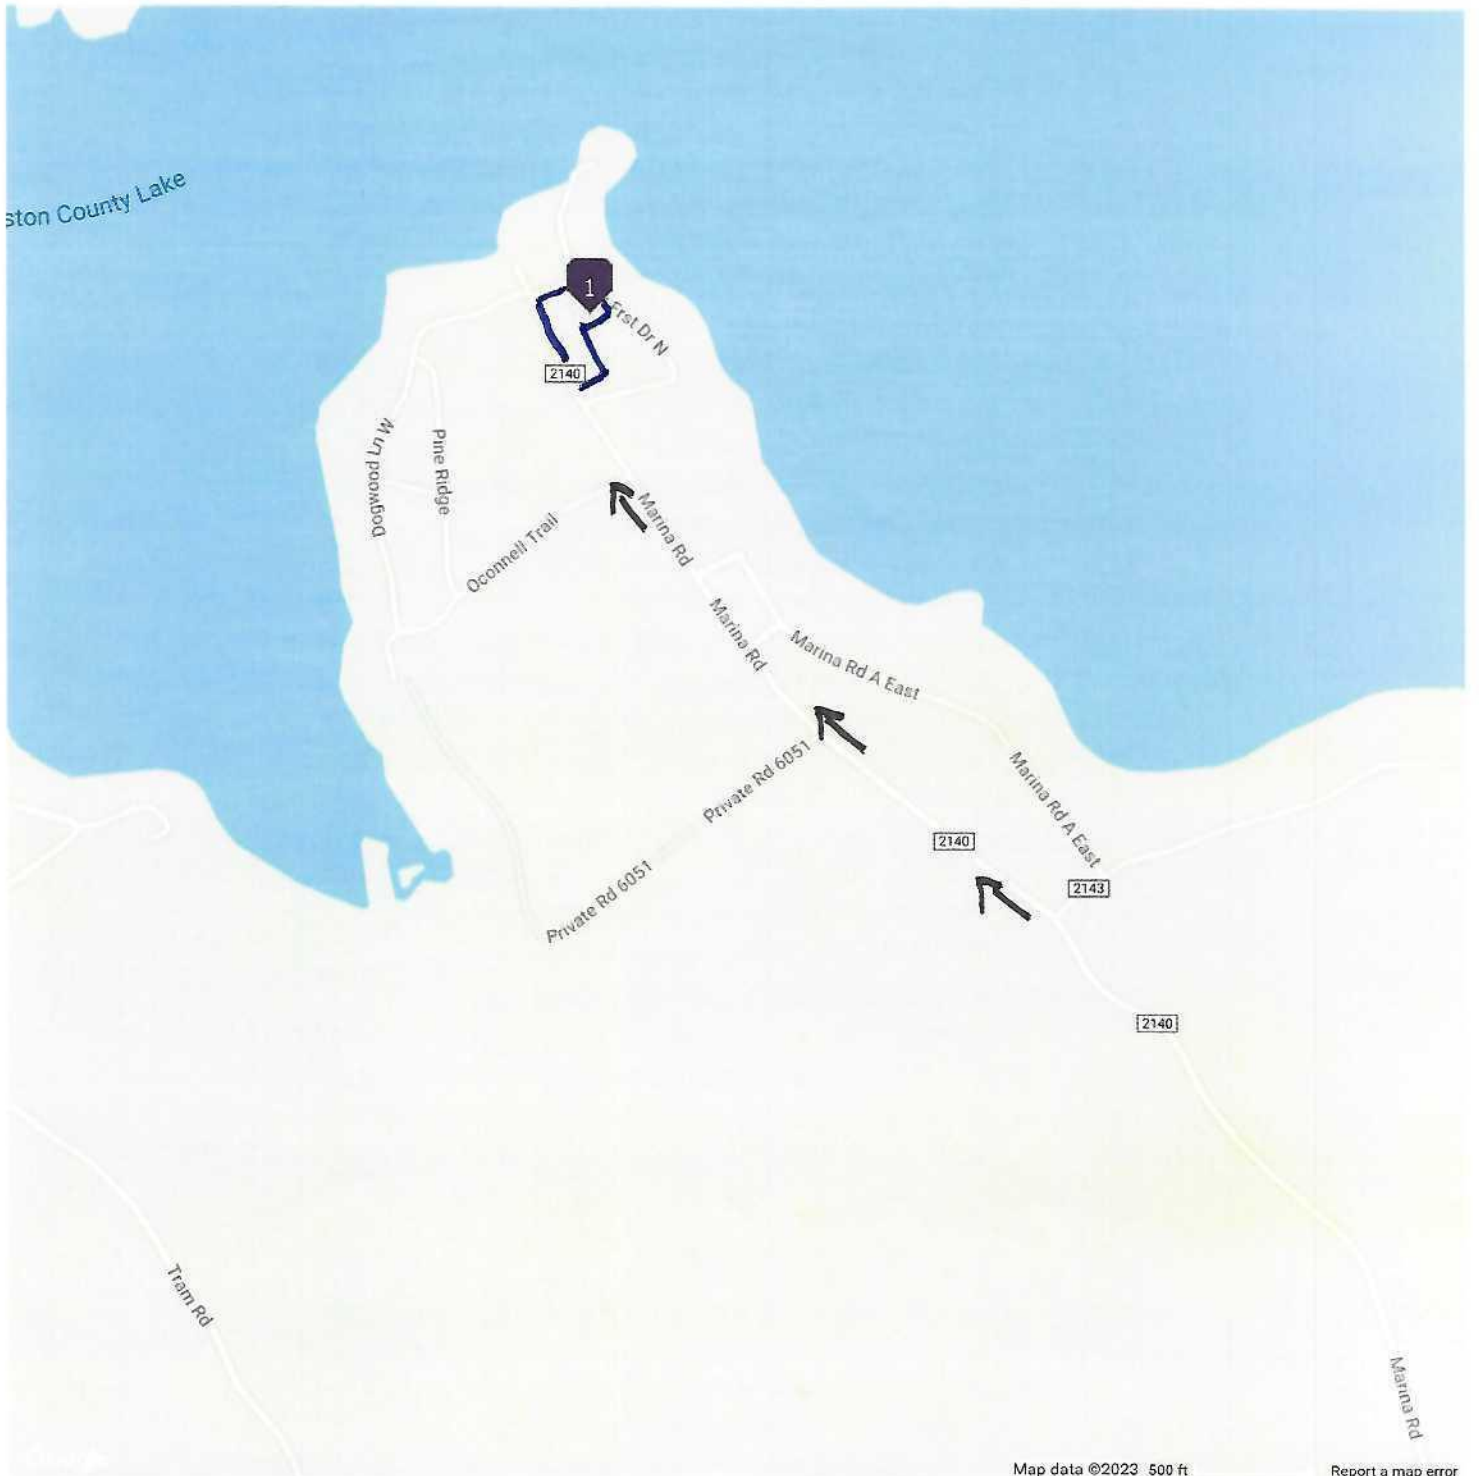

Click any parcel for parcel details.

Click any parcel for parcel details.

Dogwood Lane East is the last road to right before the marina.

Click any parcel for parcel details.

Click any parcel for parcel details.

Approx. Boundaries  House  Shop
6 lots with home & 60x40 Shop

Click any parcel for parcel details.

Click any parcel for parcel details.

6 lots with home & 60x4 shop

Totaling 1.834 Acres

100ft
31.411 95.575 Degrees

Click any parcel for parcel details.

Parcel Disclaimer

Ruler
Legend