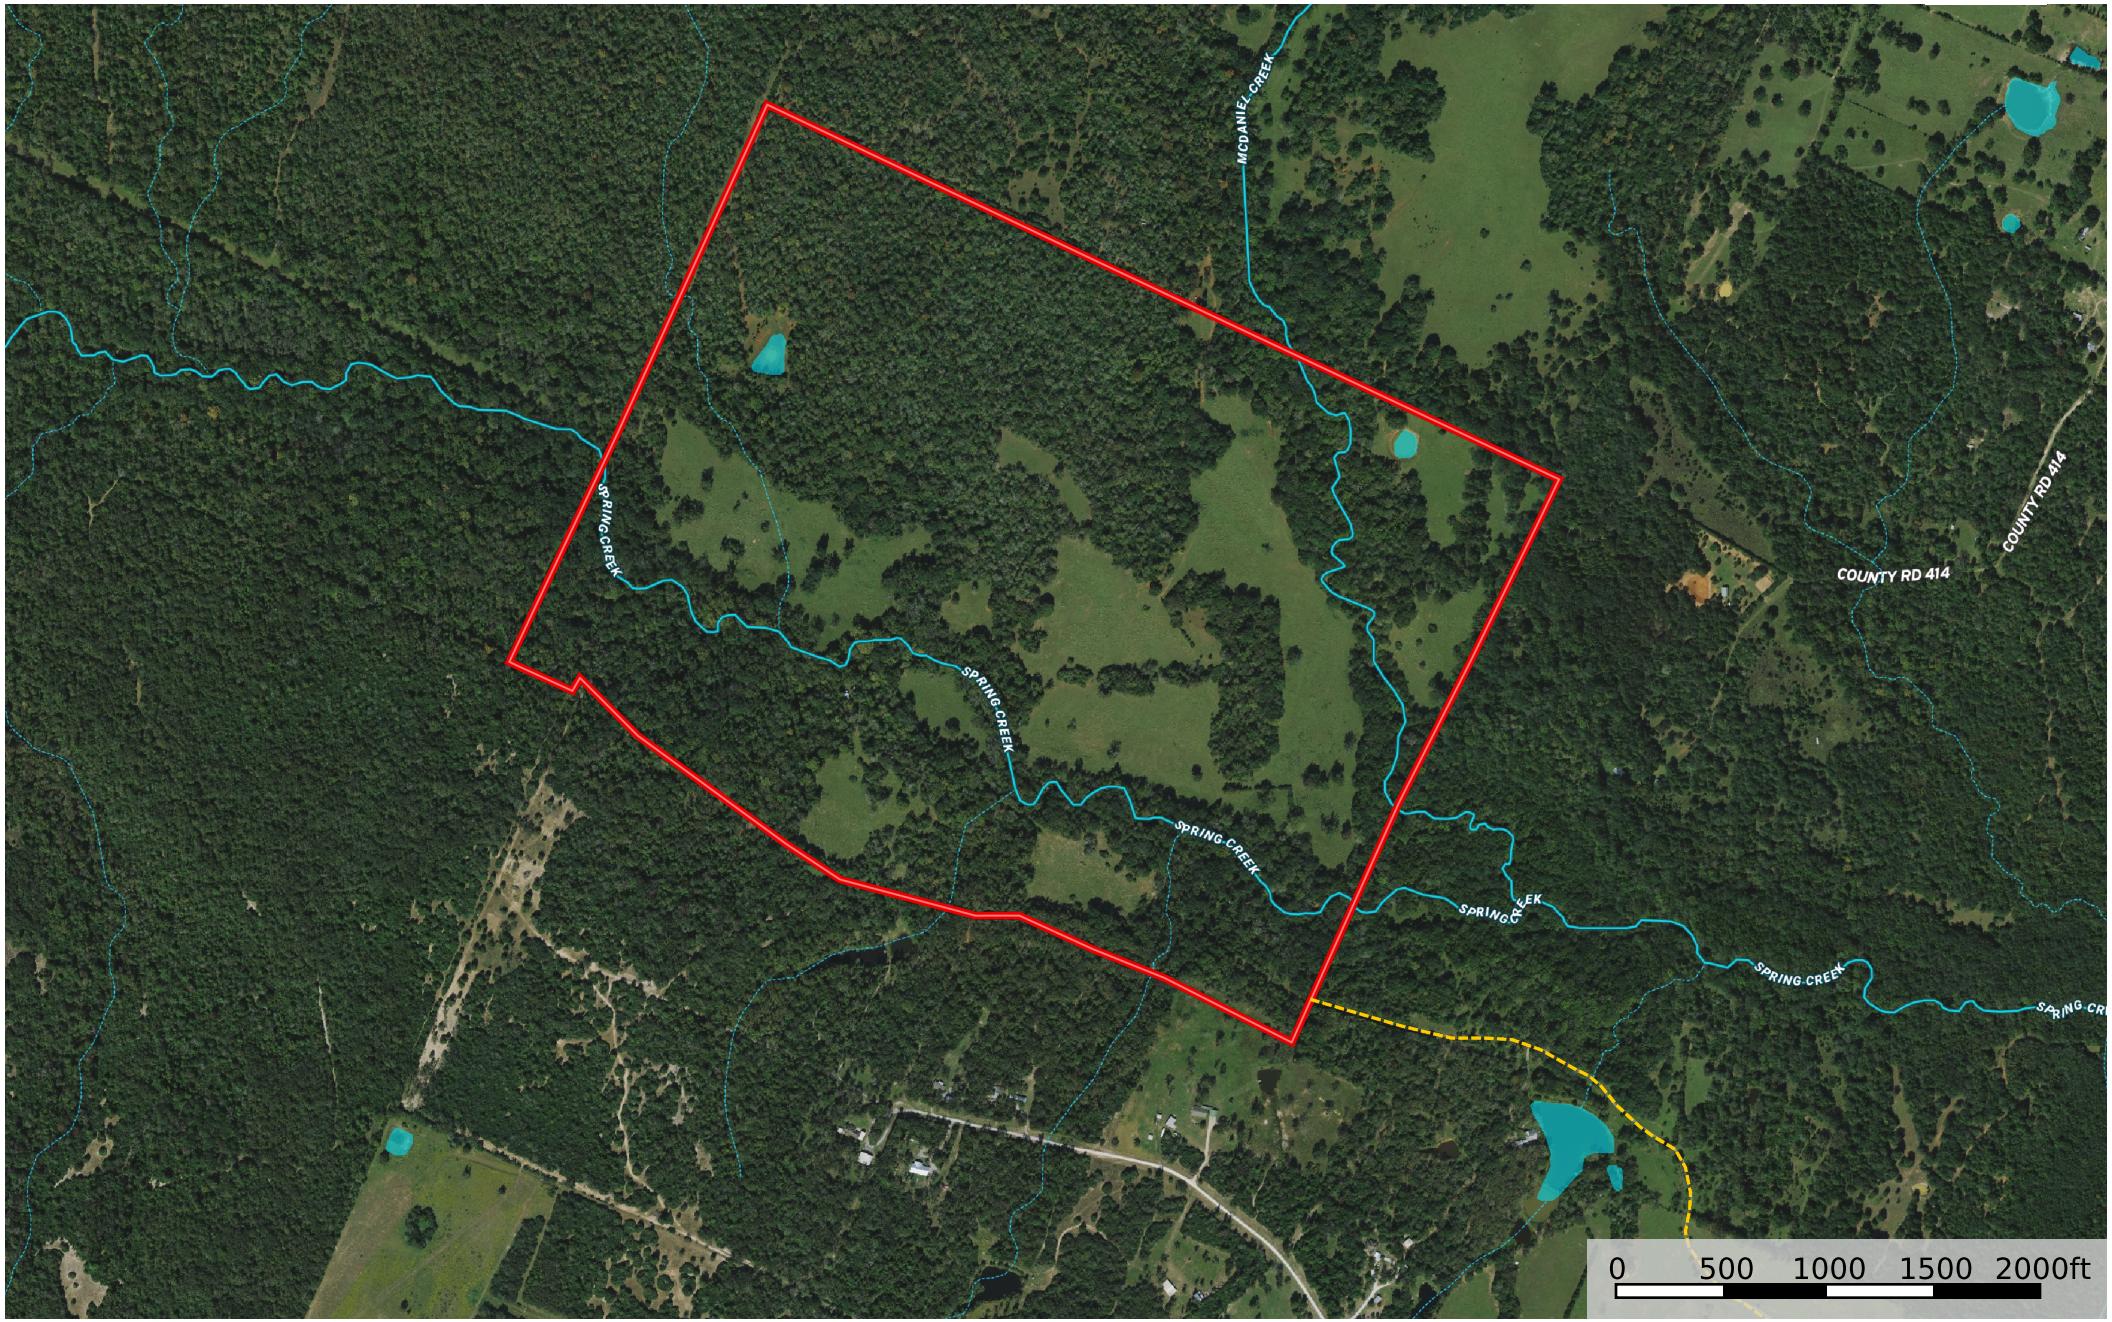

**Dorman**  
Leon County, Texas, 253 AC +/-

- Road / Trail
- Boundary
- .-.- Stream, Intermittent
- River/Creek
- Water Body