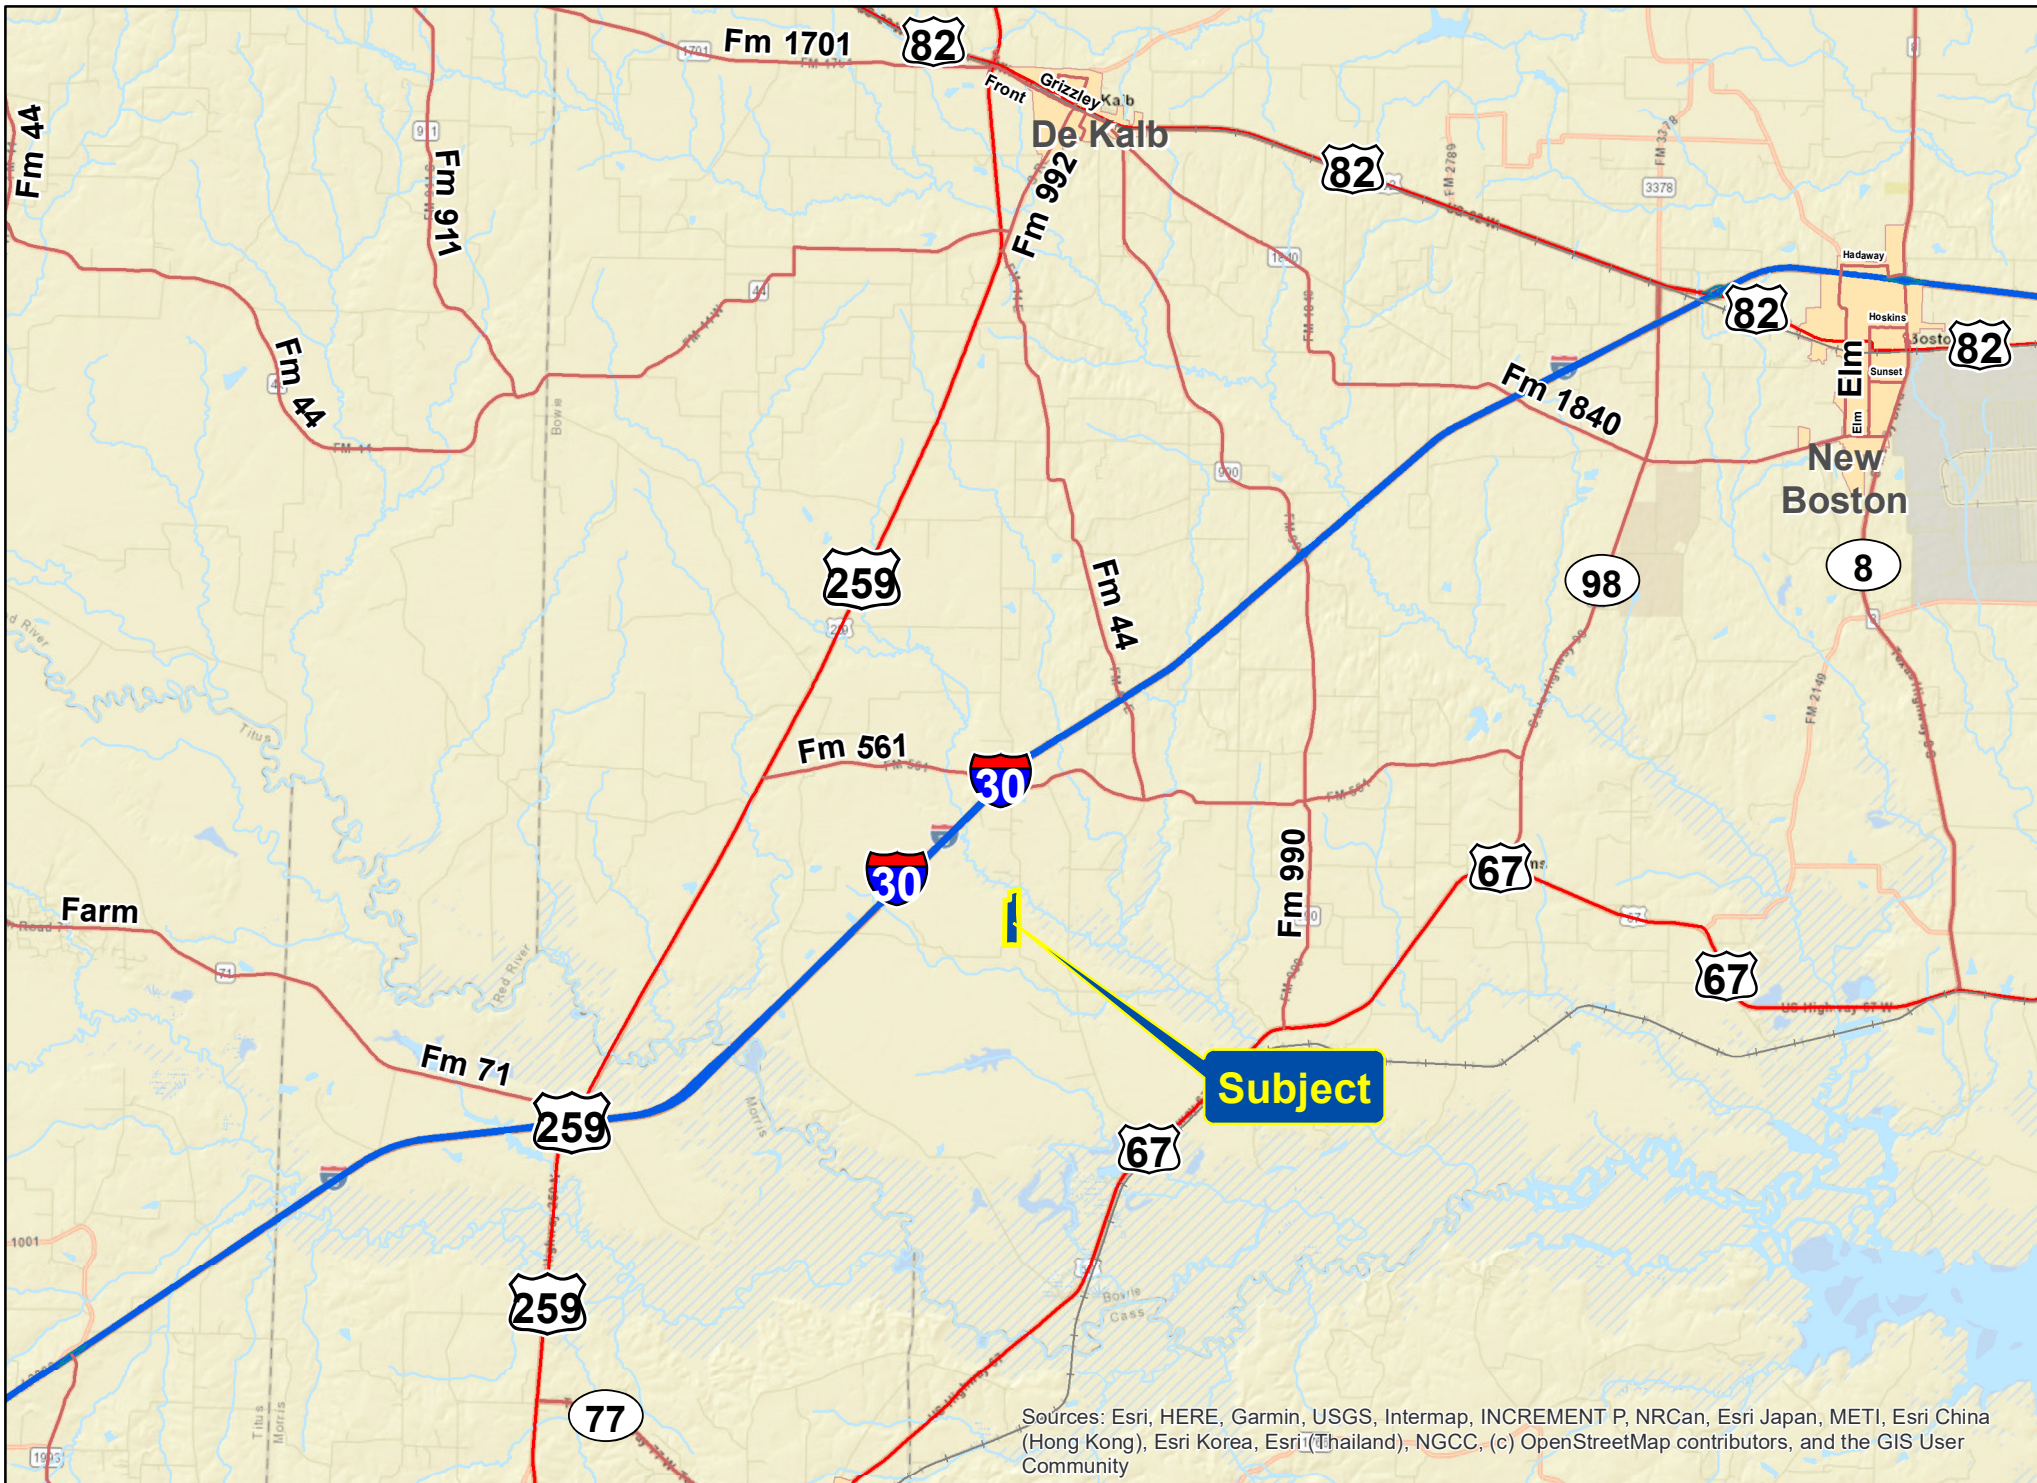

93.59 Acres | County Road 4240 | Bowie Co., Texas

For illustration purposes only.

Sources: Esri, HERE, Garmin, USGS, Intermap, INCREMENT P, NRCan, Esri Japan, METI, Esri China (Hong Kong), Esri Korea, Esri (Thailand), NGCC, (c) OpenStreetMap contributors, and the GIS User Community

93.59 Acres | County Road 4240 | Bowie Co., Texas

For illustration purposes only.