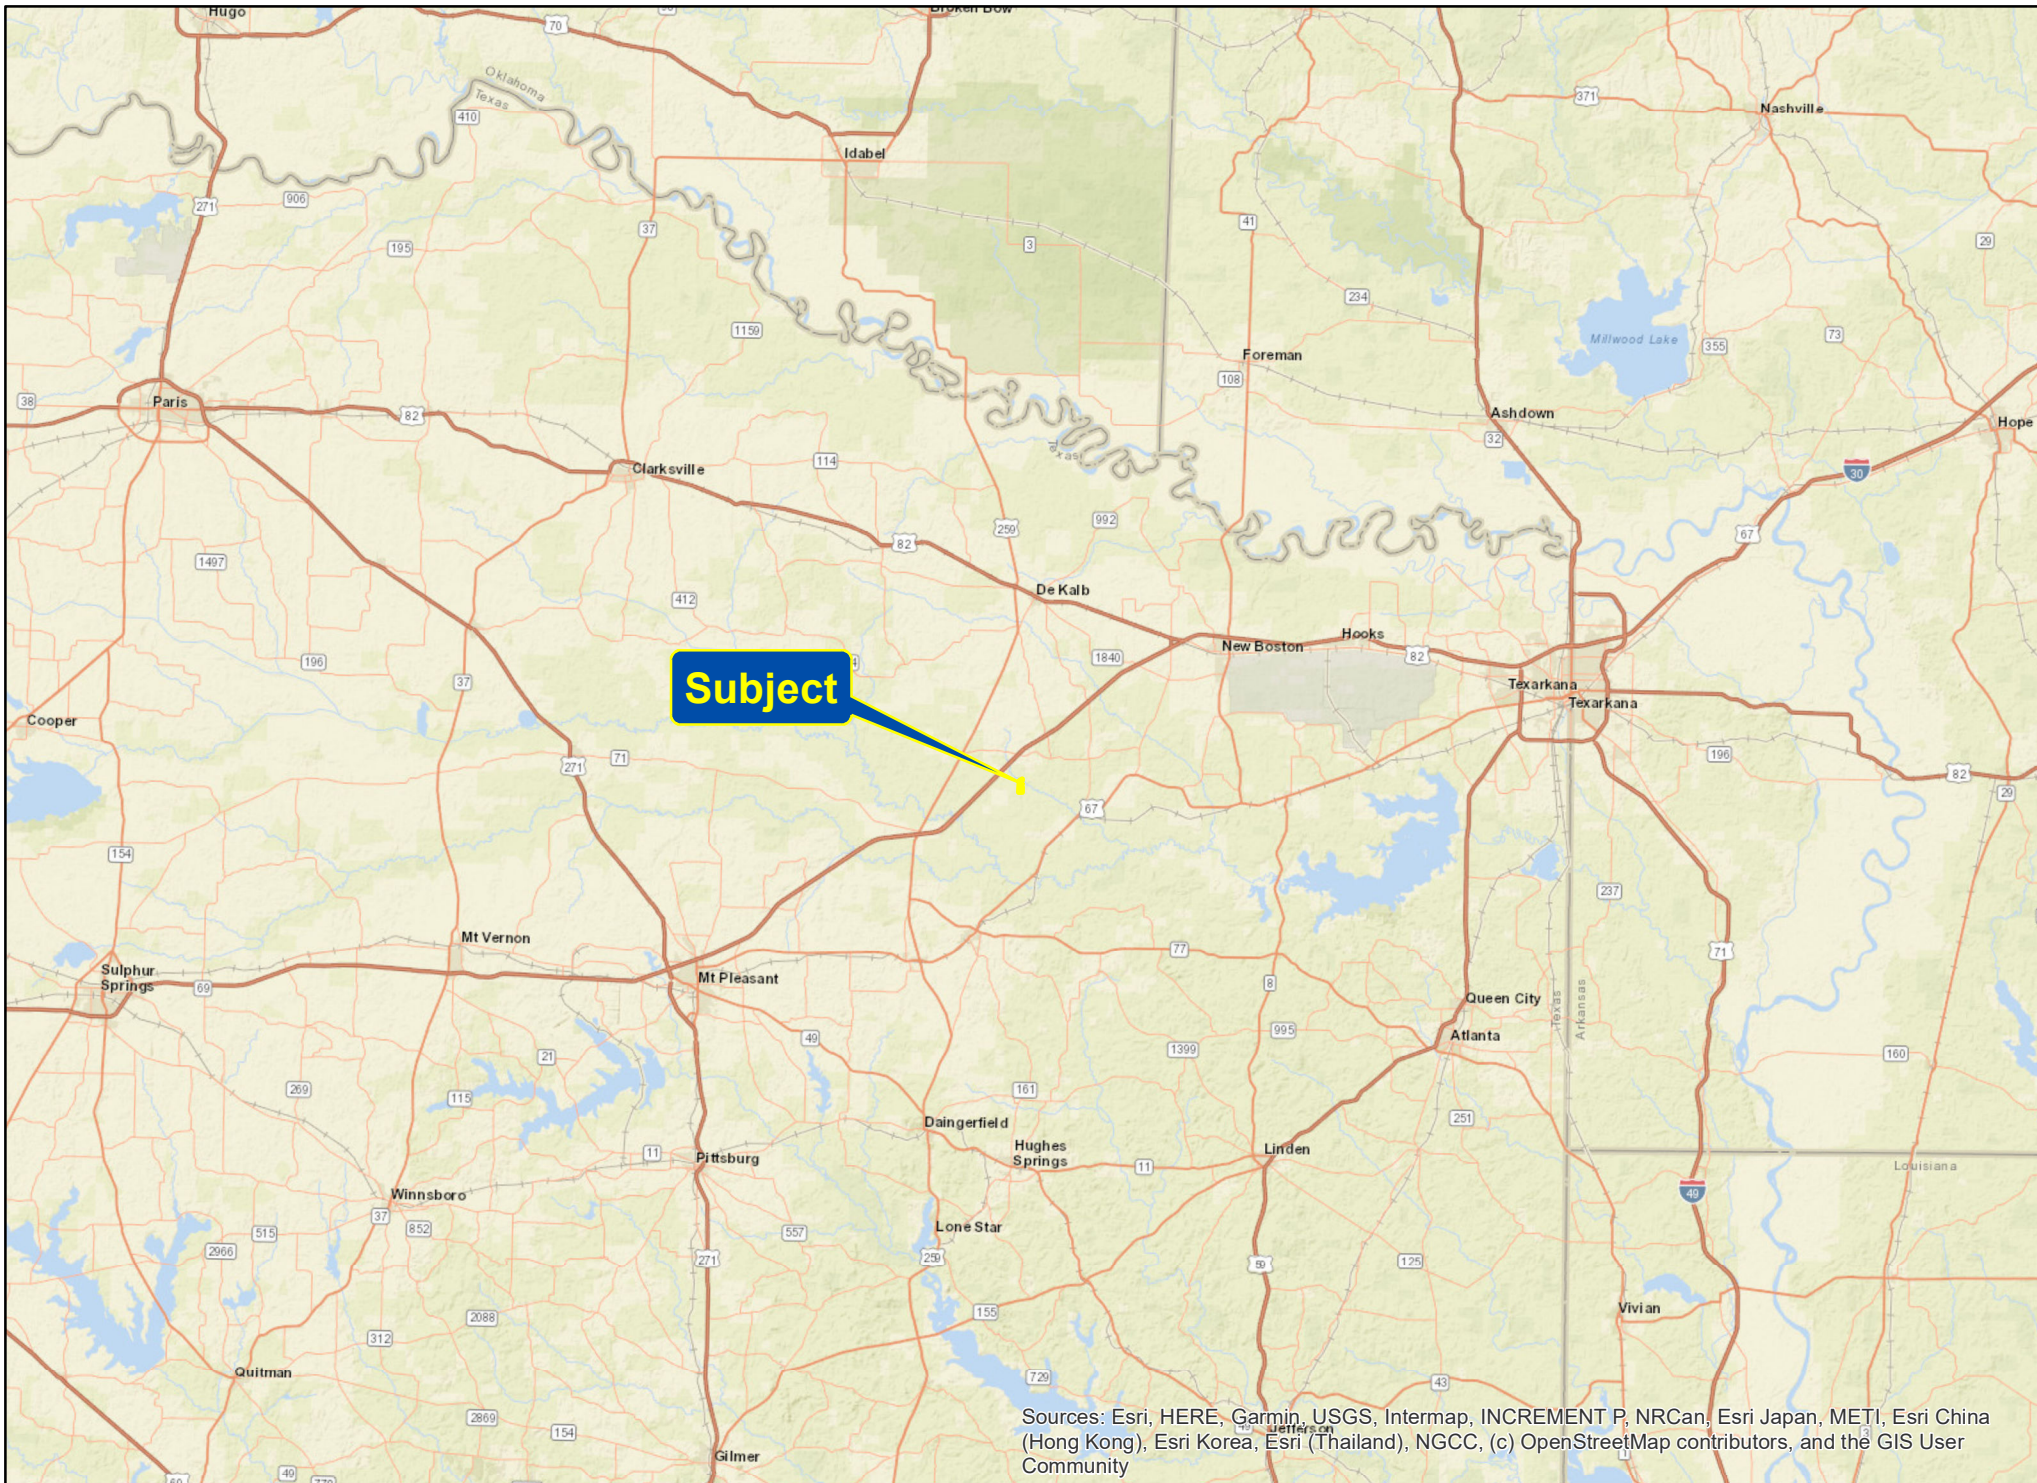

93.59 Acres | County Road 4240 | Bowie Co., Texas

For illustration purposes only.

Sources: Esri, HERE, Garmin, USGS, Intermap, INCREMENT P, NRCan, Esri Japan, METI, Esri China (Hong Kong), Esri Korea, Esri (Thailand), NGCC, (c) OpenStreetMap contributors, and the GIS User Community