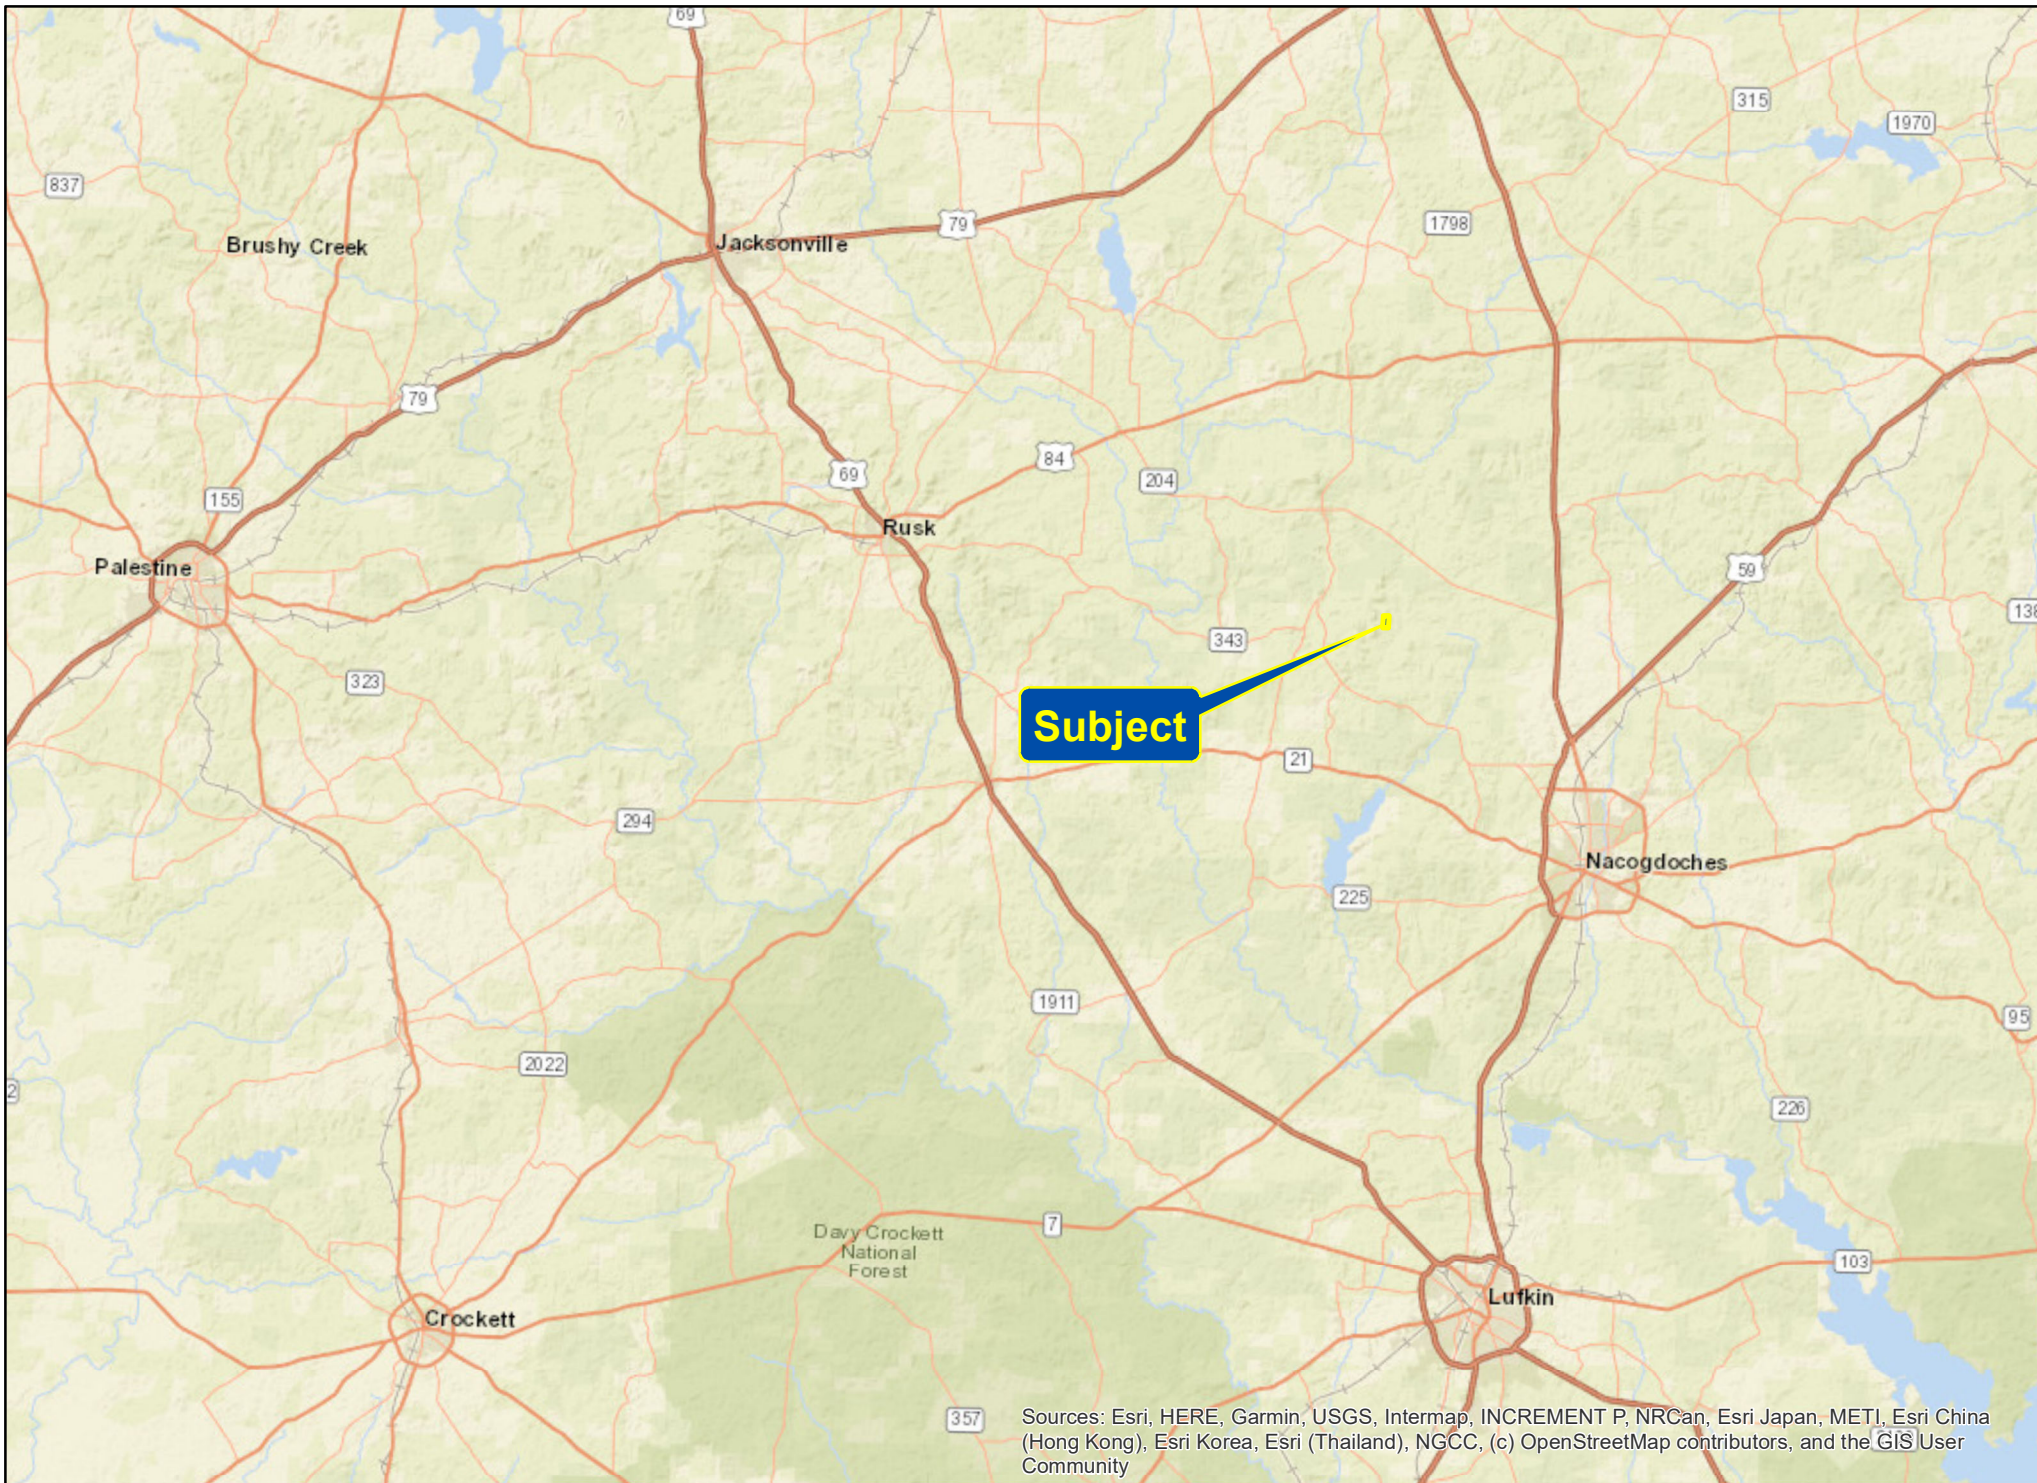

78 Acres | Off County Road 839 | Nacogdoches Co., Texas

For illustration purposes only.

Sources: Esri, HERE, Garmin, USGS, Intermap, INCREMENT P, NRCan, Esri Japan, METI, Esri China (Hong Kong), Esri Korea, Esri (Thailand), NGCC, (c) OpenStreetMap contributors, and the GIS User Community